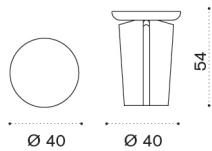

# Cross

Design: Patrick Norguet

Collection composed of:  
Coffee table Ø40x54 / Coffee table Ø60x43  
/ Coffee table Ø100x33

FSC™ certified product

## Coffee table Ø40x54

📦 → 8 📦 | 📦 1 box 45X45X60H 15 Kg