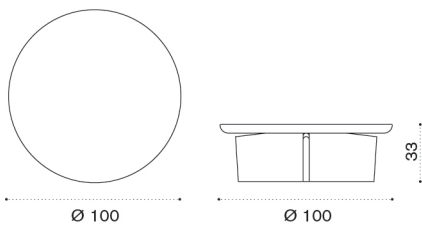

## Coffee table Ø60x43

📦 → 10 📦 | 📦 1 box 65X65X50H 17 Kg

● ● ● CSTCTM2T1BC

Teak + black cork + glass top

● COVER725

Rain cover Ø61 h43

# Cross

Coffee table Ø100x33

→ 18 | 1 box 105X105X52H 30 Kg

Item	Description
CSTCTM3T1BC	Teak + black cork + glass top
COVER724	Rain cover Ø101 h33