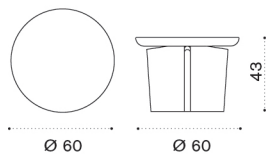

📦 → 10 📦 | 📦 1 box 65X65X50H 17 Kg

● ● ● CSTCTM2T1BC

Teak + black cork + glass top

● COVER725

Rain cover Ø61 h43