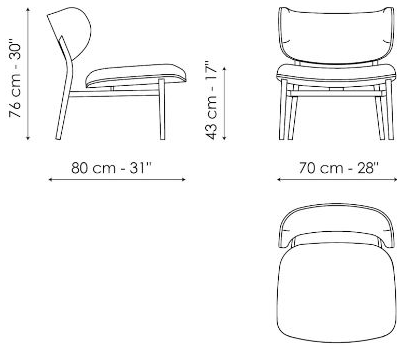

creating a welcoming and contemporary overall image. Discreet and elegant, the Noor lounge armchair contributes to the creation of a comfortable and convivial space, ideal in a living room or study.

Data sheet

Noor lounge

Width: 82cm

Depth: 70cm

Height: 76cm

Finishes

BASE

Metal

Painted metal
Mat white