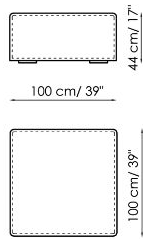

Width: 105-115cm
 Depth: 150cm
 Height: 68cm

Central section 210

Width: 210cm
 Depth: 100cm
 Height: 68cm

Central section 160

Width: 160cm
 Depth: 100cm
 Height: 68cm

Central section 140

Width: 140cm
 Depth: 100cm
 Height: 68cm

Central section 120

Width: 120cm
 Depth: 125cm
 Height: 68cm

Central section 120

Width: 120cm
 Depth: 100cm
 Height: 68cm

Central section 100

Width: 100cm
 Depth: 100cm
 Height: 68cm

Central section 70

Width: 70cm
 Depth: 125cm
 Height: 68cm

Width: 32cm
 Depth: 125cm
 Height: 68cm

Backrest-corner depth 100

Width: 32cm
 Depth: 100cm
 Height: 68cm

Chaise longue 150x70

Width: 70cm
 Depth: 150cm
 Height: 68cm

Penisola with backrest 100x150

Width: 100cm
 Depth: 150cm
 Height: 68cm

Penisola 100x150

Width: 100cm
 Depth: 150cm
 Height: 44cm

Penisola 100x100

Width: 100cm
 Depth: 100cm
 Height: 44cm

Penisola 100x75

Width: 100cm
 Depth: 75cm
 Height: 44cm

High armrest 68x25

Width: 25cm
 Depth: 100cm
 Height: 68cm