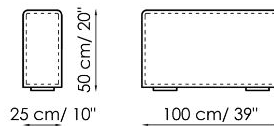

Width: 105-115cm
 Depth: 150cm
 Height: 68cm

Central section 210

Width: 210cm
 Depth: 100cm
 Height: 68cm

Central section 160

Width: 160cm
 Depth: 100cm
 Height: 68cm

Central section 140

Width: 140cm
 Depth: 100cm
 Height: 68cm

Width: 32cm
 Depth: 125cm
 Height: 68cm

Backrest-corner depth 100

Width: 32cm
 Depth: 100cm
 Height: 68cm

Chaise longue 150x70

Width: 70cm
 Depth: 150cm
 Height: 68cm

Penisola with backrest 100x150

Width: 100cm
 Depth: 150cm
 Height: 68cm

Penisola 100x150

Width: 100cm
 Depth: 150cm
 Height: 44cm

Penisola 100x100

Width: 100cm
 Depth: 100cm
 Height: 44cm

Penisola 100x75

Width: 100cm
 Depth: 75cm
 Height: 44cm

High armrest 68x25

Width: 25cm
 Depth: 100cm
 Height: 68cm

High armrest 68x35

Width: 35cm
 Depth: 100cm
 Height: 68cm

Low armrest 50x25

Width: 25cm
 Depth: 100cm
 Height: 50cm

Low armrest 50x35

Width: 35cm
 Depth: 100cm
 Height: 50cm

Pouf 100x150

Width: 100cm
 Depth: 150cm
 Height: 44cm