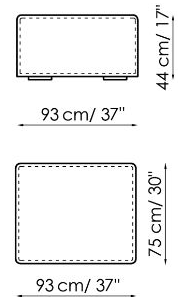

Width: 32cm
 Depth: 125cm
 Height: 68cm

Backrest-corner depth 100

Width: 32cm
 Depth: 100cm
 Height: 68cm

Chaise longue 150x70

Width: 70cm
 Depth: 150cm
 Height: 68cm

Penisola with backrest 100x150

Width: 100cm
 Depth: 150cm
 Height: 68cm

Penisola 100x150

Width: 100cm
 Depth: 150cm
 Height: 44cm

Penisola 100x100

Width: 100cm
 Depth: 100cm
 Height: 44cm

Penisola 100x75

Width: 100cm
 Depth: 75cm
 Height: 44cm

High armrest 68x25

Width: 25cm
 Depth: 100cm
 Height: 68cm

High armrest 68x35

Width: 35cm
 Depth: 100cm
 Height: 68cm

Low armrest 50x25

Width: 25cm
 Depth: 100cm
 Height: 50cm

Low armrest 50x35

Width: 35cm
 Depth: 100cm
 Height: 50cm

Pouf 100x150

Width: 100cm
 Depth: 150cm
 Height: 44cm

Pouf 100x100

Width: 100cm
 Depth: 100cm
 Height: 44cm

Pouf 100x75

Width: 100cm
 Depth: 75cm
 Height: 44cm

Pouf 93x75

Width: 93cm
 Depth: 75cm
 Height: 44cm

Feather cushion with edge

Width: 50cm
 Depth: -cm
 Height: 50cm