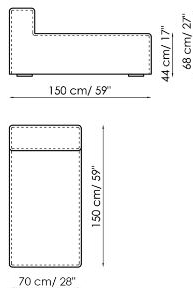

Width: 105-115cm
 Depth: 150cm
 Height: 68cm

Central section 210

Width: 210cm
 Depth: 100cm
 Height: 68cm

Central section 160

Width: 160cm
 Depth: 100cm
 Height: 68cm

Central section 140

Width: 140cm
 Depth: 100cm
 Height: 68cm

Central section 120

Width: 120cm
 Depth: 125cm
 Height: 68cm

Central section 120

Width: 120cm
 Depth: 100cm
 Height: 68cm

Central section 100

Width: 100cm
 Depth: 100cm
 Height: 68cm

Central section 70

Width: 70cm
 Depth: 125cm
 Height: 68cm

Central section 70 movable

Width: 70cm
 Depth: 125-150cm
 Height: 68cm

Central section 70

Width: 70cm
 Depth: 100cm
 Height: 68cm

Central section 70 movable

Width: 70cm
 Depth: 100-125cm
 Height: 68cm

Backrest-corner depth 125

Width: 32cm
 Depth: 125cm
 Height: 68cm

Backrest-corner depth 100

Width: 32cm
 Depth: 100cm
 Height: 68cm

Chaise longue 150x70

Width: 70cm
 Depth: 150cm
 Height: 68cm

Penisola with backrest 100x150

Width: 100cm
 Depth: 150cm
 Height: 68cm