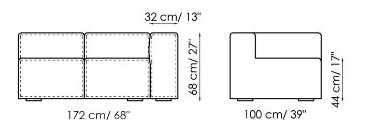

Data sheet

Sofa 260-280

Width: 260-280cm
Depth: 100cm
Height: 68cm

Sofa 210-230

Width: 210-230cm
Depth: 100cm
Height: 68cm

Sofa 190-210

Width: 190-210cm
Depth: 100cm
Height: 68cm

End section sofa 235-245

Width: 235-245cm
Depth: 100cm
Height: 68cm

End section sofa 185-195

Width: 185-195cm
Depth: 100cm
Height: 68cm

End section sofa 165-175

Width: 165-175cm
Depth: 100cm
Height: 68cm

Corner sofa 242

Width: 242cm
Depth: 100cm
Height: 68cm

Corner sofa 192

Width: 192cm
Depth: 100cm
Height: 68cm

Corner sofa 172

Width: 172cm
Depth: 100cm
Height: 68cm

Chaise longue 125-135x170

Width: 125-135cm
 Depth: 170cm
 Height: 68cm

Chaise longue 105-115x150

Width: 105-115cm
 Depth: 150cm
 Height: 68cm

Central section 210

Width: 210cm
 Depth: 100cm
 Height: 68cm

Central section 160

Width: 160cm
 Depth: 100cm
 Height: 68cm

Central section 140

Width: 140cm
 Depth: 100cm
 Height: 68cm