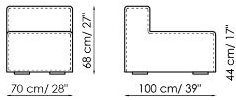

Width: 105-115cm
 Depth: 150cm
 Height: 68cm

Central section 210

Width: 210cm
 Depth: 100cm
 Height: 68cm

Central section 160

Width: 160cm
 Depth: 100cm
 Height: 68cm

Central section 140

Width: 140cm
 Depth: 100cm
 Height: 68cm

Central section 120

Width: 120cm
 Depth: 125cm
 Height: 68cm

Central section 120

Width: 120cm
 Depth: 100cm
 Height: 68cm

Central section 100

Width: 100cm
 Depth: 100cm
 Height: 68cm

Central section 70

Width: 70cm
 Depth: 125cm
 Height: 68cm

Central section 70 movable

Width: 70cm
 Depth: 125-150cm
 Height: 68cm

Central section 70

Width: 70cm
 Depth: 100cm
 Height: 68cm

Central section 70 movable

Width: 70cm
 Depth: 100-125cm
 Height: 68cm

Backrest-corner depth 125

Width: 32cm
 Depth: 125cm
 Height: 68cm

Backrest-corner depth 100

Width: 32cm
 Depth: 100cm
 Height: 68cm

Chaise longue 150x70

Width: 70cm
 Depth: 150cm
 Height: 68cm

Penisola with backrest 100x150

Width: 100cm
 Depth: 150cm
 Height: 68cm