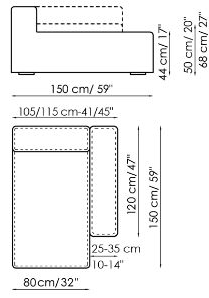

Data sheet

Sofa 260-280

Width: 260-280cm
Depth: 100cm
Height: 68cm

Sofa 210-230

Width: 210-230cm
Depth: 100cm
Height: 68cm

Sofa 190-210

Width: 190-210cm
Depth: 100cm
Height: 68cm

End section sofa 235-245

Width: 235-245cm
Depth: 100cm
Height: 68cm

End section sofa 185-195

Width: 185-195cm
Depth: 100cm
Height: 68cm

End section sofa 165-175

Width: 165-175cm
Depth: 100cm
Height: 68cm

Corner sofa 242

Width: 242cm
Depth: 100cm
Height: 68cm

Corner sofa 192

Width: 192cm
Depth: 100cm
Height: 68cm

Corner sofa 172

Width: 172cm
Depth: 100cm
Height: 68cm

Chaise longue 125-135x170

Width: 125-135cm
 Depth: 170cm
 Height: 68cm

Chaise longue 105-115x150

Width: 105-115cm
 Depth: 150cm
 Height: 68cm

Central section 210

Width: 210cm
 Depth: 100cm
 Height: 68cm

Central section 160

Width: 160cm
 Depth: 100cm
 Height: 68cm

Central section 140

Width: 140cm
 Depth: 100cm
 Height: 68cm