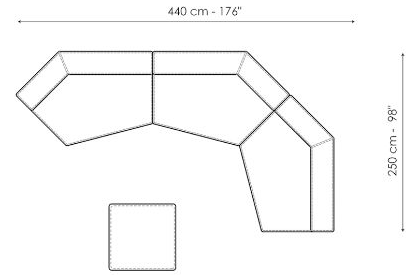

Penisola 100x150

Width: 100cm
 Depth: 150cm
 Height: 44cm

Penisola 100x100

Width: 100cm
 Depth: 100cm
 Height: 44cm

Penisola 100x75

Width: 100cm
 Depth: 75cm
 Height: 44cm

High armrest 68x25

Width: 25cm
 Depth: 100cm
 Height: 68cm

Combination

Width: 380cm
 Depth: 175cm
 Height: 68cm

Combination

Width: 390cm
 Depth: 225cm
 Height: 68cm

Combination
 Width: 342cm
 Depth: 250cm
 Height: 68cm

Semi-corner 240
 Width: 240cm
 Depth: 141cm
 Height: 68cm

Semi-corner 190
 Width: 190cm
 Depth: 130cm
 Height: 68cm

Trapezium 180
 Width: 180cm
 Depth: 125cm
 Height: 68cm

Trapezium 140
 Width: 140cm
 Depth: 125cm
 Height: 68cm

Penisola
 Width: 100cm
 Depth: 100cm
 Height: 68cm

Large armrest
 Width: 50cm
 Depth: 100cm
 Height: 50cm

Combination
 Width: 380cm
 Depth: 130cm
 Height: 68cm

Combination
 Width: 390cm
 Depth: 141cm
 Height: 68cm

Combination
 Width: 364cm
 Depth: 265cm
 Height: 68cm