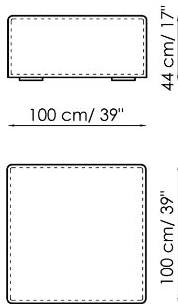

Width: 105-115cm
 Depth: 150cm
 Height: 68cm

Central section 210

Width: 210cm
 Depth: 100cm
 Height: 68cm

Central section 160

Width: 160cm
 Depth: 100cm
 Height: 68cm

Central section 140

Width: 140cm
 Depth: 100cm
 Height: 68cm

Penisola 100x150

Width: 100cm
 Depth: 150cm
 Height: 44cm

Penisola 100x100

Width: 100cm
 Depth: 100cm
 Height: 44cm

Penisola 100x75

Width: 100cm
 Depth: 75cm
 Height: 44cm

High armrest 68x25

Width: 25cm
 Depth: 100cm
 Height: 68cm

High armrest 68x35

Width: 35cm
 Depth: 100cm
 Height: 68cm

Low armrest 50x25

Width: 25cm
 Depth: 100cm
 Height: 50cm

Low armrest 50x35

Width: 35cm
 Depth: 100cm
 Height: 50cm

Pouf 100x150

Width: 100cm
 Depth: 150cm
 Height: 44cm

Pouf 100x100

Width: 100cm
 Depth: 100cm
 Height: 44cm

Pouf 100x75

Width: 100cm
 Depth: 75cm
 Height: 44cm

Pouf 93x75

Width: 93cm
 Depth: 75cm
 Height: 44cm

Feather cushion with edge

Width: 50cm
 Depth: -cm
 Height: 50cm