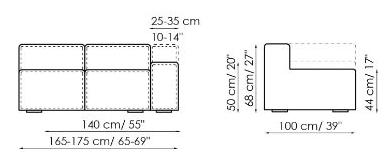

Data sheet

Sofa 260-280

Width: 260-280cm
Depth: 100cm
Height: 68cm

Sofa 210-230

Width: 210-230cm
Depth: 100cm
Height: 68cm

Sofa 190-210

Width: 190-210cm
Depth: 100cm
Height: 68cm

End section sofa 235-245

Width: 235-245cm
Depth: 100cm
Height: 68cm

End section sofa 185-195

Width: 185-195cm
Depth: 100cm
Height: 68cm

End section sofa 165-175

Width: 165-175cm
Depth: 100cm
Height: 68cm

Corner sofa 242

Width: 242cm
Depth: 100cm
Height: 68cm

Width: 105-115cm
 Depth: 150cm
 Height: 68cm

Central section 210

Width: 210cm
 Depth: 100cm
 Height: 68cm

Central section 160

Width: 160cm
 Depth: 100cm
 Height: 68cm

Central section 140

Width: 140cm
 Depth: 100cm
 Height: 68cm

Central section 120

Width: 120cm
 Depth: 125cm
 Height: 68cm

Central section 120

Width: 120cm
 Depth: 100cm
 Height: 68cm

Central section 100

Width: 100cm
 Depth: 100cm
 Height: 68cm

Central section 70

Width: 70cm
 Depth: 125cm
 Height: 68cm