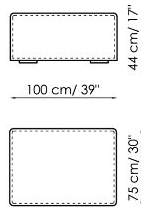

Width: 105-115cm
 Depth: 150cm
 Height: 68cm

Central section 210

Width: 210cm
 Depth: 100cm
 Height: 68cm

Central section 160

Width: 160cm
 Depth: 100cm
 Height: 68cm

Central section 140

Width: 140cm
 Depth: 100cm
 Height: 68cm

Central section 120

Width: 120cm
 Depth: 125cm
 Height: 68cm

Central section 120

Width: 120cm
 Depth: 100cm
 Height: 68cm

Central section 100

Width: 100cm
 Depth: 100cm
 Height: 68cm

Central section 70

Width: 70cm
 Depth: 125cm
 Height: 68cm

Width: 32cm
 Depth: 125cm
 Height: 68cm

Backrest-corner depth 100

Width: 32cm
 Depth: 100cm
 Height: 68cm

Chaise longue 150x70

Width: 70cm
 Depth: 150cm
 Height: 68cm

Penisola with backrest 100x150

Width: 100cm
 Depth: 150cm
 Height: 68cm

Penisola 100x150

Width: 100cm
 Depth: 150cm
 Height: 44cm

Penisola 100x100

Width: 100cm
 Depth: 100cm
 Height: 44cm

Penisola 100x75

Width: 100cm
 Depth: 75cm
 Height: 44cm

High armrest 68x25

Width: 25cm
 Depth: 100cm
 Height: 68cm