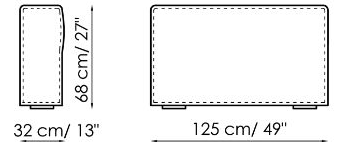

Width: 105-115cm
 Depth: 150cm
 Height: 68cm

Central section 210

Width: 210cm
 Depth: 100cm
 Height: 68cm

Central section 160

Width: 160cm
 Depth: 100cm
 Height: 68cm

Central section 140

Width: 140cm
 Depth: 100cm
 Height: 68cm

Central section 120

Width: 120cm
 Depth: 125cm
 Height: 68cm

Central section 120

Width: 120cm
 Depth: 100cm
 Height: 68cm

Central section 100

Width: 100cm
 Depth: 100cm
 Height: 68cm

Central section 70

Width: 70cm
 Depth: 125cm
 Height: 68cm

Central section 70 movable

Width: 70cm
 Depth: 125-150cm
 Height: 68cm

Central section 70

Width: 70cm
 Depth: 100cm
 Height: 68cm

Central section 70 movable

Width: 70cm
 Depth: 100-125cm
 Height: 68cm

Backrest-corner depth 125

Width: 32cm
 Depth: 125cm
 Height: 68cm

Backrest-corner depth 100

Width: 32cm
 Depth: 100cm
 Height: 68cm

Chaise longue 150x70

Width: 70cm
 Depth: 150cm
 Height: 68cm

Penisola with backrest 100x150

Width: 100cm
 Depth: 150cm
 Height: 68cm