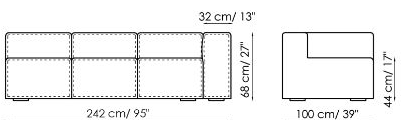

Data sheet

Sofa 260-280

Width: 260-280cm
Depth: 100cm
Height: 68cm

Sofa 210-230

Width: 210-230cm
Depth: 100cm
Height: 68cm

Sofa 190-210

Width: 190-210cm
Depth: 100cm
Height: 68cm

End section sofa 235-245

Width: 235-245cm
Depth: 100cm
Height: 68cm

End section sofa 185-195

Width: 185-195cm
Depth: 100cm
Height: 68cm

End section sofa 165-175

Width: 165-175cm
Depth: 100cm
Height: 68cm

Corner sofa 242

Width: 242cm
Depth: 100cm
Height: 68cm

Corner sofa 192

Width: 192cm
Depth: 100cm
Height: 68cm

Corner sofa 172

Width: 172cm
Depth: 100cm
Height: 68cm

Chaise longue 125-135x170

Width: 125-135cm
 Depth: 170cm
 Height: 68cm

Chaise longue 105-115x150

Width: 105-115cm
 Depth: 150cm
 Height: 68cm

Central section 210

Width: 210cm
 Depth: 100cm
 Height: 68cm

Central section 160

Width: 160cm
 Depth: 100cm
 Height: 68cm

Central section 140

Width: 140cm
 Depth: 100cm
 Height: 68cm