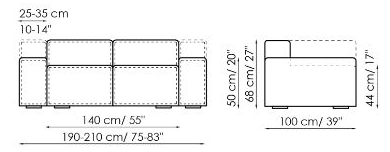

Data sheet

Sofa 260-280

Width: 260-280cm
Depth: 100cm
Height: 68cm

Sofa 210-230

Width: 210-230cm
Depth: 100cm
Height: 68cm

Sofa 190-210

Width: 190-210cm
Depth: 100cm
Height: 68cm

End section sofa 235-245

Width: 235-245cm
Depth: 100cm
Height: 68cm

End section sofa 185-195

Width: 185-195cm
Depth: 100cm
Height: 68cm

End section sofa 165-175

Width: 165-175cm
Depth: 100cm
Height: 68cm

Corner sofa 242

Width: 242cm
Depth: 100cm
Height: 68cm

Width: 105-115cm
 Depth: 150cm
 Height: 68cm

Central section 210

Width: 210cm
 Depth: 100cm
 Height: 68cm

Central section 160

Width: 160cm
 Depth: 100cm
 Height: 68cm

Central section 140

Width: 140cm
 Depth: 100cm
 Height: 68cm

Central section 120

Width: 120cm
 Depth: 125cm
 Height: 68cm

Central section 120

Width: 120cm
 Depth: 100cm
 Height: 68cm

Central section 100

Width: 100cm
 Depth: 100cm
 Height: 68cm

Central section 70

Width: 70cm
 Depth: 125cm
 Height: 68cm