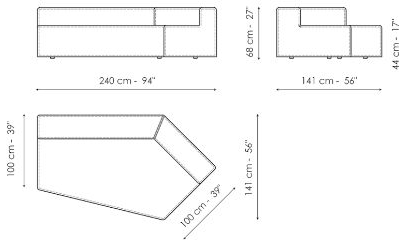

Penisola 100x150

Width: 100cm
 Depth: 150cm
 Height: 44cm

Penisola 100x100

Width: 100cm
 Depth: 100cm
 Height: 44cm

Penisola 100x75

Width: 100cm
 Depth: 75cm
 Height: 44cm

High armrest 68x25

Width: 25cm
 Depth: 100cm
 Height: 68cm

Pouf 100x100

Width: 100cm
 Depth: 100cm
 Height: 44cm

Pouf 100x75

Width: 100cm
 Depth: 75cm
 Height: 44cm

Pouf 93x75

Width: 93cm
 Depth: 75cm
 Height: 44cm

Feather cushion with edge

Width: 50cm
 Depth: -cm
 Height: 50cm

Combination

Width: 380cm
 Depth: 175cm
 Height: 68cm

Combination

Width: 390cm
 Depth: 225cm
 Height: 68cm

Combination
 Width: 342cm
 Depth: 250cm
 Height: 68cm

Semi-corner 240
 Width: 240cm
 Depth: 141cm
 Height: 68cm

Semi-corner 190
 Width: 190cm
 Depth: 130cm
 Height: 68cm

Trapezium 180
 Width: 180cm
 Depth: 125cm
 Height: 68cm

Trapezium 140
 Width: 140cm
 Depth: 125cm
 Height: 68cm

Penisola
 Width: 100cm
 Depth: 100cm
 Height: 68cm