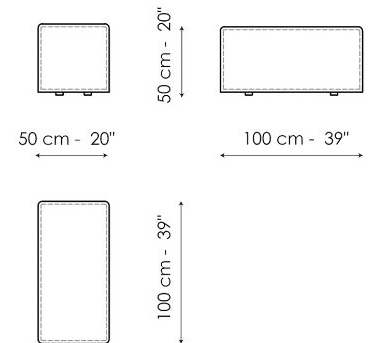

Pouf 100x100

Width: 100cm
 Depth: 100cm
 Height: 44cm

Pouf 100x75

Width: 100cm
 Depth: 75cm
 Height: 44cm

Pouf 93x75

Width: 93cm
 Depth: 75cm
 Height: 44cm

Feather cushion with edge

Width: 50cm
 Depth: -cm
 Height: 50cm

Combination

Width: 380cm
 Depth: 175cm
 Height: 68cm

Combination

Width: 390cm
 Depth: 225cm
 Height: 68cm

Combination
 Width: 342cm
 Depth: 250cm
 Height: 68cm

Semi-corner 240
 Width: 240cm
 Depth: 141cm
 Height: 68cm

Semi-corner 190
 Width: 190cm
 Depth: 130cm
 Height: 68cm

Trapezium 180
 Width: 180cm
 Depth: 125cm
 Height: 68cm

Trapezium 140
 Width: 140cm
 Depth: 125cm
 Height: 68cm

Penisola
 Width: 100cm
 Depth: 100cm
 Height: 68cm

Large armrest
 Width: 50cm
 Depth: 100cm
 Height: 50cm

Combination
 Width: 380cm
 Depth: 130cm
 Height: 68cm

Combination
 Width: 390cm
 Depth: 141cm
 Height: 68cm

Combination
 Width: 364cm
 Depth: 265cm
 Height: 68cm