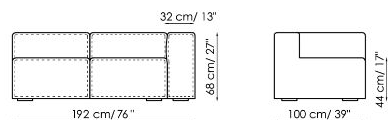

Data sheet

Sofa 260-280

Width: 260-280cm
Depth: 100cm
Height: 68cm

Sofa 210-230

Width: 210-230cm
Depth: 100cm
Height: 68cm

Sofa 190-210

Width: 190-210cm
Depth: 100cm
Height: 68cm

End section sofa 235-245

Width: 235-245cm
Depth: 100cm
Height: 68cm

End section sofa 185-195

Width: 185-195cm
Depth: 100cm
Height: 68cm

End section sofa 165-175

Width: 165-175cm
Depth: 100cm
Height: 68cm

Corner sofa 242

Width: 242cm
Depth: 100cm
Height: 68cm

Corner sofa 192

Width: 192cm
Depth: 100cm
Height: 68cm

Corner sofa 172

Width: 172cm
Depth: 100cm
Height: 68cm

Chaise longue 125-135x170

Width: 125-135cm
 Depth: 170cm
 Height: 68cm

Chaise longue 105-115x150

Width: 105-115cm
 Depth: 150cm
 Height: 68cm

Central section 210

Width: 210cm
 Depth: 100cm
 Height: 68cm

Central section 160

Width: 160cm
 Depth: 100cm
 Height: 68cm

Central section 140

Width: 140cm
 Depth: 100cm
 Height: 68cm