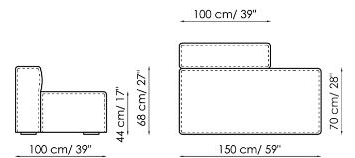

Central section 120

Width: 120cm
 Depth: 125cm
 Height: 68cm

Central section 120

Width: 120cm
 Depth: 100cm
 Height: 68cm

Central section 100

Width: 100cm
 Depth: 100cm
 Height: 68cm

Central section 70

Width: 70cm
 Depth: 125cm
 Height: 68cm

Central section 70 movable

Width: 70cm
 Depth: 125-150cm
 Height: 68cm

Central section 70

Width: 70cm
 Depth: 100cm
 Height: 68cm

Central section 70 movable

Width: 70cm
 Depth: 100-125cm
 Height: 68cm

Backrest-corner depth 125

Width: 32cm
 Depth: 125cm
 Height: 68cm

Backrest-corner depth 100

Width: 32cm
 Depth: 100cm
 Height: 68cm

Chaise longue 150x70

Width: 70cm
 Depth: 150cm
 Height: 68cm

Penisola with backrest 100x150

Width: 100cm
 Depth: 150cm
 Height: 68cm

Penisola 100x150

Width: 100cm
 Depth: 150cm
 Height: 44cm

Penisola 100x100

Width: 100cm
 Depth: 100cm
 Height: 44cm

Penisola 100x75

Width: 100cm
 Depth: 75cm
 Height: 44cm

High armrest 68x25

Width: 25cm
 Depth: 100cm
 Height: 68cm