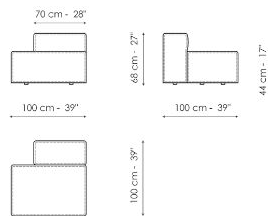

Penisola
Width: 100cm
Depth: 100cm
Height: 68cm