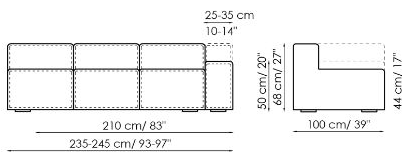

Data sheet

Sofa 260-280

Width: 260-280cm
Depth: 100cm
Height: 68cm

Sofa 210-230

Width: 210-230cm
Depth: 100cm
Height: 68cm

Sofa 190-210

Width: 190-210cm
Depth: 100cm
Height: 68cm

End section sofa 235-245

Width: 235-245cm
Depth: 100cm
Height: 68cm

End section sofa 185-195

Width: 185-195cm
Depth: 100cm
Height: 68cm

End section sofa 165-175

Width: 165-175cm
Depth: 100cm
Height: 68cm

Corner sofa 242

Width: 242cm
Depth: 100cm
Height: 68cm

Width: 105-115cm
 Depth: 150cm
 Height: 68cm

Central section 210

Width: 210cm
 Depth: 100cm
 Height: 68cm

Central section 160

Width: 160cm
 Depth: 100cm
 Height: 68cm

Central section 140

Width: 140cm
 Depth: 100cm
 Height: 68cm

Central section 120

Width: 120cm
 Depth: 125cm
 Height: 68cm

Central section 120

Width: 120cm
 Depth: 100cm
 Height: 68cm

Central section 100

Width: 100cm
 Depth: 100cm
 Height: 68cm

Central section 70

Width: 70cm
 Depth: 125cm
 Height: 68cm