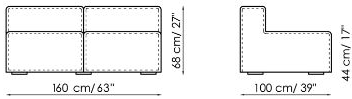

Data sheet

Sofa 260-280

Width: 260-280cm
Depth: 100cm
Height: 68cm

Sofa 210-230

Width: 210-230cm
Depth: 100cm
Height: 68cm

Sofa 190-210

Width: 190-210cm
Depth: 100cm
Height: 68cm

End section sofa 235-245

Width: 235-245cm
Depth: 100cm
Height: 68cm

End section sofa 185-195

Width: 185-195cm
Depth: 100cm
Height: 68cm

End section sofa 165-175

Width: 165-175cm
Depth: 100cm
Height: 68cm

Corner sofa 242

Width: 242cm
Depth: 100cm
Height: 68cm

Corner sofa 192

Width: 192cm
Depth: 100cm
Height: 68cm

Corner sofa 172

Width: 172cm
Depth: 100cm
Height: 68cm

Chaise longue 125-135x170

Width: 125-135cm
 Depth: 170cm
 Height: 68cm

Chaise longue 105-115x150

Width: 105-115cm
 Depth: 150cm
 Height: 68cm

Central section 210

Width: 210cm
 Depth: 100cm
 Height: 68cm

Central section 160

Width: 160cm
 Depth: 100cm
 Height: 68cm

Central section 140

Width: 140cm
 Depth: 100cm
 Height: 68cm