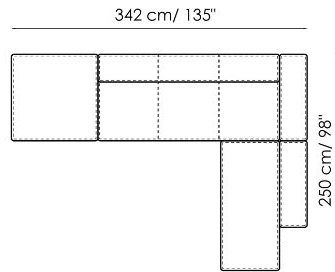

Penisola 100x150

Width: 100cm
 Depth: 150cm
 Height: 44cm

Penisola 100x100

Width: 100cm
 Depth: 100cm
 Height: 44cm

Penisola 100x75

Width: 100cm
 Depth: 75cm
 Height: 44cm

High armrest 68x25

Width: 25cm
 Depth: 100cm
 Height: 68cm

High armrest 68x35

Width: 35cm
 Depth: 100cm
 Height: 68cm

Low armrest 50x25

Width: 25cm
 Depth: 100cm
 Height: 50cm

Low armrest 50x35

Width: 35cm
 Depth: 100cm
 Height: 50cm

Pouf 100x150

Width: 100cm
 Depth: 150cm
 Height: 44cm

Pouf 100x100

Width: 100cm
 Depth: 100cm
 Height: 44cm

Pouf 100x75

Width: 100cm
 Depth: 75cm
 Height: 44cm

Pouf 93x75

Width: 93cm
 Depth: 75cm
 Height: 44cm

Feather cushion with edge

Width: 50cm
 Depth: -cm
 Height: 50cm

Combination

Width: 380cm
 Depth: 175cm
 Height: 68cm

Combination

Width: 390cm
 Depth: 225cm
 Height: 68cm

Combination
 Width: 342cm
 Depth: 250cm
 Height: 68cm

Semi-corner 240
 Width: 240cm
 Depth: 141cm
 Height: 68cm