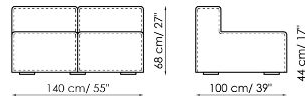

Corner sofa 192

Width: 192cm
Depth: 100cm
Height: 68cm

Corner sofa 172

Width: 172cm
Depth: 100cm
Height: 68cm

Chaise longue 125-135x170

Width: 125-135cm
 Depth: 170cm
 Height: 68cm

Chaise longue 105-115x150

Width: 105-115cm
 Depth: 150cm
 Height: 68cm

Central section 210

Width: 210cm
 Depth: 100cm
 Height: 68cm

Central section 160

Width: 160cm
 Depth: 100cm
 Height: 68cm

Central section 140

Width: 140cm
 Depth: 100cm
 Height: 68cm

Central section 120

Width: 120cm
 Depth: 125cm
 Height: 68cm

Central section 120

Width: 120cm
 Depth: 100cm
 Height: 68cm

Central section 100

Width: 100cm
 Depth: 100cm
 Height: 68cm

Central section 70

Width: 70cm
 Depth: 125cm
 Height: 68cm

Central section 70 movable

Width: 70cm
 Depth: 125-150cm
 Height: 68cm

Central section 70

Width: 70cm
 Depth: 100cm
 Height: 68cm

Central section 70 movable

Width: 70cm
 Depth: 100-125cm
 Height: 68cm

Backrest-corner depth 125