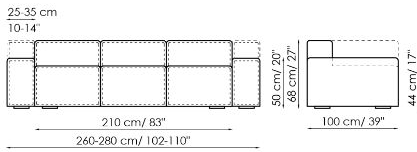

Data sheet

Sofa 260-280

Width: 260-280cm
Depth: 100cm
Height: 68cm

Sofa 210-230

Width: 210-230cm
Depth: 100cm
Height: 68cm

Sofa 190-210

Width: 190-210cm
Depth: 100cm
Height: 68cm

End section sofa 235-245

Width: 235-245cm
Depth: 100cm
Height: 68cm

End section sofa 185-195

Width: 185-195cm
Depth: 100cm
Height: 68cm

End section sofa 165-175

Width: 165-175cm
Depth: 100cm
Height: 68cm

Corner sofa 242

Width: 242cm
Depth: 100cm
Height: 68cm

Width: 105-115cm
 Depth: 150cm
 Height: 68cm

Central section 210

Width: 210cm
 Depth: 100cm
 Height: 68cm

Central section 160

Width: 160cm
 Depth: 100cm
 Height: 68cm

Central section 140

Width: 140cm
 Depth: 100cm
 Height: 68cm

Central section 120

Width: 120cm
 Depth: 125cm
 Height: 68cm

Central section 120

Width: 120cm
 Depth: 100cm
 Height: 68cm

Central section 100

Width: 100cm
 Depth: 100cm
 Height: 68cm

Central section 70

Width: 70cm
 Depth: 125cm
 Height: 68cm