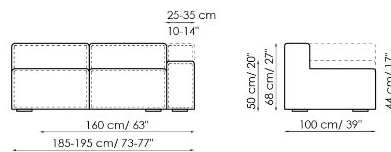

Data sheet

Sofa 260-280

Width: 260-280cm
Depth: 100cm
Height: 68cm

Sofa 210-230

Width: 210-230cm
Depth: 100cm
Height: 68cm

Sofa 190-210

Width: 190-210cm
Depth: 100cm
Height: 68cm

End section sofa 235-245

Width: 235-245cm
Depth: 100cm
Height: 68cm

End section sofa 185-195

Width: 185-195cm
Depth: 100cm
Height: 68cm

End section sofa 165-175

Width: 165-175cm
Depth: 100cm
Height: 68cm

Corner sofa 242

Width: 242cm
Depth: 100cm
Height: 68cm

Width: 105-115cm
 Depth: 150cm
 Height: 68cm

Central section 210

Width: 210cm
 Depth: 100cm
 Height: 68cm

Central section 160

Width: 160cm
 Depth: 100cm
 Height: 68cm

Central section 140

Width: 140cm
 Depth: 100cm
 Height: 68cm

Central section 120

Width: 120cm
 Depth: 125cm
 Height: 68cm

Central section 120

Width: 120cm
 Depth: 100cm
 Height: 68cm

Central section 100

Width: 100cm
 Depth: 100cm
 Height: 68cm

Central section 70

Width: 70cm
 Depth: 125cm
 Height: 68cm