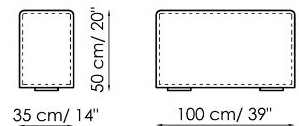

Width: 105-115cm
 Depth: 150cm
 Height: 68cm

Central section 210

Width: 210cm
 Depth: 100cm
 Height: 68cm

Central section 160

Width: 160cm
 Depth: 100cm
 Height: 68cm

Central section 140

Width: 140cm
 Depth: 100cm
 Height: 68cm

Width: 32cm
 Depth: 125cm
 Height: 68cm

Backrest-corner depth 100

Width: 32cm
 Depth: 100cm
 Height: 68cm

Chaise longue 150x70

Width: 70cm
 Depth: 150cm
 Height: 68cm

Penisola with backrest 100x150

Width: 100cm
 Depth: 150cm
 Height: 68cm

Penisola 100x150

Width: 100cm
 Depth: 150cm
 Height: 44cm

Penisola 100x100

Width: 100cm
 Depth: 100cm
 Height: 44cm

Penisola 100x75

Width: 100cm
 Depth: 75cm
 Height: 44cm

High armrest 68x25

Width: 25cm
 Depth: 100cm
 Height: 68cm

High armrest 68x35

Width: 35cm
 Depth: 100cm
 Height: 68cm

Low armrest 50x25

Width: 25cm
 Depth: 100cm
 Height: 50cm

Low armrest 50x35

Width: 35cm
 Depth: 100cm
 Height: 50cm

Pouf 100x150

Width: 100cm
 Depth: 150cm
 Height: 44cm