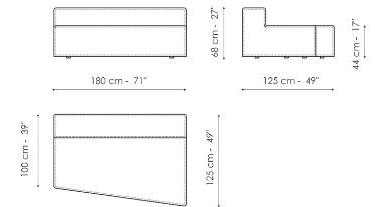

Penisola 100x150

Width: 100cm
 Depth: 150cm
 Height: 44cm

Penisola 100x100

Width: 100cm
 Depth: 100cm
 Height: 44cm

Penisola 100x75

Width: 100cm
 Depth: 75cm
 Height: 44cm

High armrest 68x25

Width: 25cm
 Depth: 100cm
 Height: 68cm

Pouf 100x100

Width: 100cm
 Depth: 100cm
 Height: 44cm

Pouf 100x75

Width: 100cm
 Depth: 75cm
 Height: 44cm

Pouf 93x75

Width: 93cm
 Depth: 75cm
 Height: 44cm

Feather cushion with edge

Width: 50cm
 Depth: -cm
 Height: 50cm

Combination

Width: 380cm
 Depth: 175cm
 Height: 68cm

Combination

Width: 390cm
 Depth: 225cm
 Height: 68cm

Combination
 Width: 342cm
 Depth: 250cm
 Height: 68cm

Semi-corner 240
 Width: 240cm
 Depth: 141cm
 Height: 68cm

Semi-corner 190
 Width: 190cm
 Depth: 130cm
 Height: 68cm

Trapezium 180
 Width: 180cm
 Depth: 125cm
 Height: 68cm

Trapezium 140
 Width: 140cm
 Depth: 125cm
 Height: 68cm

Penisola
 Width: 100cm
 Depth: 100cm
 Height: 68cm