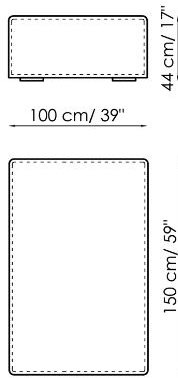

Penisola 100x150

Width: 100cm
 Depth: 150cm
 Height: 44cm

Penisola 100x100

Width: 100cm
 Depth: 100cm
 Height: 44cm

Penisola 100x75

Width: 100cm
 Depth: 75cm
 Height: 44cm

High armrest 68x25

Width: 25cm
 Depth: 100cm
 Height: 68cm

High armrest 68x35

Width: 35cm
 Depth: 100cm
 Height: 68cm

Low armrest 50x25

Width: 25cm
 Depth: 100cm
 Height: 50cm

Low armrest 50x35

Width: 35cm
 Depth: 100cm
 Height: 50cm

Pouf 100x150

Width: 100cm
 Depth: 150cm
 Height: 44cm

Pouf 100x100

Width: 100cm
 Depth: 100cm
 Height: 44cm

Pouf 100x75

Width: 100cm
 Depth: 75cm
 Height: 44cm

Pouf 93x75

Width: 93cm
 Depth: 75cm
 Height: 44cm

Feather cushion with edge

Width: 50cm
 Depth: -cm
 Height: 50cm

Combination

Width: 380cm
 Depth: 175cm
 Height: 68cm

Combination

Width: 390cm
 Depth: 225cm
 Height: 68cm

Combination
 Width: 342cm
 Depth: 250cm
 Height: 68cm

Semi-corner 240
 Width: 240cm
 Depth: 141cm
 Height: 68cm