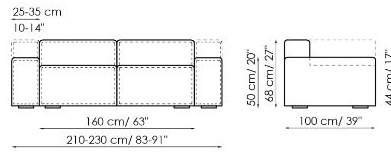

Data sheet

Sofa 260-280

Width: 260-280cm
Depth: 100cm
Height: 68cm

Sofa 210-230

Width: 210-230cm
Depth: 100cm
Height: 68cm

Sofa 190-210

Width: 190-210cm
Depth: 100cm
Height: 68cm

End section sofa 235-245

Width: 235-245cm
Depth: 100cm
Height: 68cm

End section sofa 185-195

Width: 185-195cm
Depth: 100cm
Height: 68cm

End section sofa 165-175

Width: 165-175cm
Depth: 100cm
Height: 68cm

Corner sofa 242

Width: 242cm
Depth: 100cm
Height: 68cm

Width: 105-115cm
 Depth: 150cm
 Height: 68cm

Central section 210

Width: 210cm
 Depth: 100cm
 Height: 68cm

Central section 160

Width: 160cm
 Depth: 100cm
 Height: 68cm

Central section 140

Width: 140cm
 Depth: 100cm
 Height: 68cm

Central section 120

Width: 120cm
 Depth: 125cm
 Height: 68cm

Central section 120

Width: 120cm
 Depth: 100cm
 Height: 68cm

Central section 100

Width: 100cm
 Depth: 100cm
 Height: 68cm

Central section 70

Width: 70cm
 Depth: 125cm
 Height: 68cm