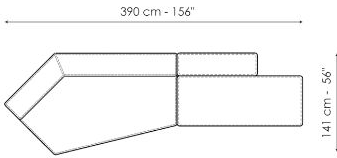

Penisola 100x150

Width: 100cm
 Depth: 150cm
 Height: 44cm

Penisola 100x100

Width: 100cm
 Depth: 100cm
 Height: 44cm

Penisola 100x75

Width: 100cm
 Depth: 75cm
 Height: 44cm

High armrest 68x25

Width: 25cm
 Depth: 100cm
 Height: 68cm

Combination

Width: 380cm
 Depth: 175cm
 Height: 68cm

Combination

Width: 390cm
 Depth: 225cm
 Height: 68cm

Combination
 Width: 342cm
 Depth: 250cm
 Height: 68cm

Semi-corner 240
 Width: 240cm
 Depth: 141cm
 Height: 68cm

Semi-corner 190
 Width: 190cm
 Depth: 130cm
 Height: 68cm

Trapezium 180
 Width: 180cm
 Depth: 125cm
 Height: 68cm

Trapezium 140
 Width: 140cm
 Depth: 125cm
 Height: 68cm

Penisola
 Width: 100cm
 Depth: 100cm
 Height: 68cm

Large armrest
 Width: 50cm
 Depth: 100cm
 Height: 50cm

Combination
 Width: 380cm
 Depth: 130cm
 Height: 68cm

Combination
 Width: 390cm
 Depth: 141cm
 Height: 68cm

Combination
 Width: 364cm
 Depth: 265cm
 Height: 68cm