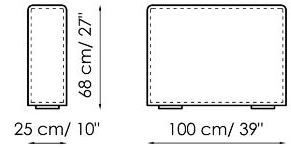

Width: 105-115cm
 Depth: 150cm
 Height: 68cm

Central section 210

Width: 210cm
 Depth: 100cm
 Height: 68cm

Central section 160

Width: 160cm
 Depth: 100cm
 Height: 68cm

Central section 140

Width: 140cm
 Depth: 100cm
 Height: 68cm

Central section 120

Width: 120cm
 Depth: 125cm
 Height: 68cm

Central section 120

Width: 120cm
 Depth: 100cm
 Height: 68cm

Central section 100

Width: 100cm
 Depth: 100cm
 Height: 68cm

Central section 70

Width: 70cm
 Depth: 125cm
 Height: 68cm

Width: 32cm
 Depth: 125cm
 Height: 68cm

Backrest-corner depth 100

Width: 32cm
 Depth: 100cm
 Height: 68cm

Chaise longue 150x70

Width: 70cm
 Depth: 150cm
 Height: 68cm

Penisola with backrest 100x150

Width: 100cm
 Depth: 150cm
 Height: 68cm

Penisola 100x150

Width: 100cm
 Depth: 150cm
 Height: 44cm

Penisola 100x100

Width: 100cm
 Depth: 100cm
 Height: 44cm

Penisola 100x75

Width: 100cm
 Depth: 75cm
 Height: 44cm

High armrest 68x25

Width: 25cm
 Depth: 100cm
 Height: 68cm