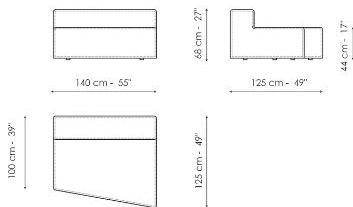

Penisola 100x150

Width: 100cm
 Depth: 150cm
 Height: 44cm

Penisola 100x100

Width: 100cm
 Depth: 100cm
 Height: 44cm

Penisola 100x75

Width: 100cm
 Depth: 75cm
 Height: 44cm

High armrest 68x25

Width: 25cm
 Depth: 100cm
 Height: 68cm

Pouf 100x100

Width: 100cm
 Depth: 100cm
 Height: 44cm

Pouf 100x75

Width: 100cm
 Depth: 75cm
 Height: 44cm

Pouf 93x75

Width: 93cm
 Depth: 75cm
 Height: 44cm

Feather cushion with edge

Width: 50cm
 Depth: -cm
 Height: 50cm

Combination

Width: 380cm
 Depth: 175cm
 Height: 68cm

Combination

Width: 390cm
 Depth: 225cm
 Height: 68cm

Combination
 Width: 342cm
 Depth: 250cm
 Height: 68cm

Semi-corner 240
 Width: 240cm
 Depth: 141cm
 Height: 68cm

Semi-corner 190
 Width: 190cm
 Depth: 130cm
 Height: 68cm

Trapezium 180
 Width: 180cm
 Depth: 125cm
 Height: 68cm

Trapezium 140
 Width: 140cm
 Depth: 125cm
 Height: 68cm

Penisola
 Width: 100cm
 Depth: 100cm
 Height: 68cm