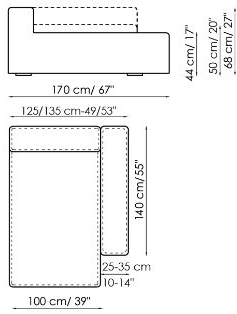

Chaise longue 125-135x170

Width: 125-135cm
Depth: 170cm
Height: 68cm