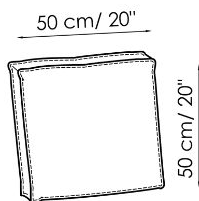

Penisola 100x150

Width: 100cm
 Depth: 150cm
 Height: 44cm

Penisola 100x100

Width: 100cm
 Depth: 100cm
 Height: 44cm

Penisola 100x75

Width: 100cm
 Depth: 75cm
 Height: 44cm

High armrest 68x25

Width: 25cm
 Depth: 100cm
 Height: 68cm

High armrest 68x35

Width: 35cm
 Depth: 100cm
 Height: 68cm

Low armrest 50x25

Width: 25cm
 Depth: 100cm
 Height: 50cm

Low armrest 50x35

Width: 35cm
 Depth: 100cm
 Height: 50cm

Pouf 100x150

Width: 100cm
 Depth: 150cm
 Height: 44cm

Pouf 100x100

Width: 100cm
 Depth: 100cm
 Height: 44cm

Pouf 100x75

Width: 100cm
 Depth: 75cm
 Height: 44cm

Pouf 93x75

Width: 93cm
 Depth: 75cm
 Height: 44cm

Feather cushion with edge

Width: 50cm
 Depth: -cm
 Height: 50cm

Combination

Width: 380cm
 Depth: 175cm
 Height: 68cm

Combination

Width: 390cm
 Depth: 225cm
 Height: 68cm

Combination
 Width: 342cm
 Depth: 250cm
 Height: 68cm

Semi-corner 240
 Width: 240cm
 Depth: 141cm
 Height: 68cm