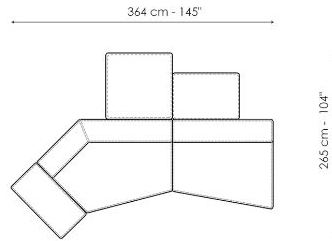

Pouf 100x100

Width: 100cm
 Depth: 100cm
 Height: 44cm

Pouf 100x75

Width: 100cm
 Depth: 75cm
 Height: 44cm

Pouf 93x75

Width: 93cm
 Depth: 75cm
 Height: 44cm

Feather cushion with edge

Width: 50cm
 Depth: -cm
 Height: 50cm

Combination

Width: 380cm
 Depth: 175cm
 Height: 68cm

Combination

Width: 390cm
 Depth: 225cm
 Height: 68cm

Combination
 Width: 342cm
 Depth: 250cm
 Height: 68cm

Semi-corner 240
 Width: 240cm
 Depth: 141cm
 Height: 68cm

Semi-corner 190
 Width: 190cm
 Depth: 130cm
 Height: 68cm

Trapezium 180
 Width: 180cm
 Depth: 125cm
 Height: 68cm

Trapezium 140
 Width: 140cm
 Depth: 125cm
 Height: 68cm

Penisola
 Width: 100cm
 Depth: 100cm
 Height: 68cm

Large armrest
 Width: 50cm
 Depth: 100cm
 Height: 50cm

Combination
 Width: 380cm
 Depth: 130cm
 Height: 68cm

Combination
 Width: 390cm
 Depth: 141cm
 Height: 68cm

Combination
 Width: 364cm
 Depth: 265cm
 Height: 68cm