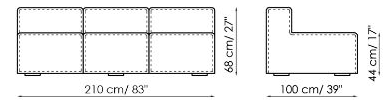

Width: 235-245cm
Depth: 100cm
Height: 68cm

End section sofa 185-195

Width: 185-195cm
Depth: 100cm
Height: 68cm

End section sofa 165-175

Width: 165-175cm
Depth: 100cm
Height: 68cm

Corner sofa 242

Width: 242cm
Depth: 100cm
Height: 68cm

Corner sofa 192

Width: 192cm
Depth: 100cm
Height: 68cm

Corner sofa 172

Width: 172cm
Depth: 100cm
Height: 68cm

Chaise longue 125-135x170

Width: 125-135cm
 Depth: 170cm
 Height: 68cm

Chaise longue 105-115x150

Width: 105-115cm
 Depth: 150cm
 Height: 68cm

Central section 210

Width: 210cm
 Depth: 100cm
 Height: 68cm

Central section 160

Width: 160cm
 Depth: 100cm
 Height: 68cm

Central section 140

Width: 140cm
 Depth: 100cm
 Height: 68cm

Central section 120

Width: 120cm
 Depth: 125cm
 Height: 68cm

Central section 120

Width: 120cm
 Depth: 100cm
 Height: 68cm

Central section 100

Width: 100cm
 Depth: 100cm
 Height: 68cm

Central section 70

Width: 70cm
 Depth: 125cm
 Height: 68cm