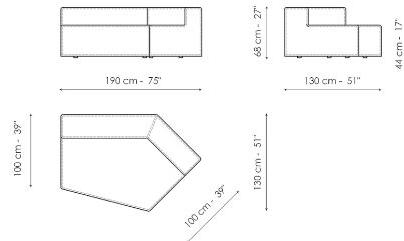

Penisola 100x150

Width: 100cm
 Depth: 150cm
 Height: 44cm

Penisola 100x100

Width: 100cm
 Depth: 100cm
 Height: 44cm

Penisola 100x75

Width: 100cm
 Depth: 75cm
 Height: 44cm

High armrest 68x25

Width: 25cm
 Depth: 100cm
 Height: 68cm

Pouf 100x100

Width: 100cm
 Depth: 100cm
 Height: 44cm

Pouf 100x75

Width: 100cm
 Depth: 75cm
 Height: 44cm

Pouf 93x75

Width: 93cm
 Depth: 75cm
 Height: 44cm

Feather cushion with edge

Width: 50cm
 Depth: -cm
 Height: 50cm

Combination

Width: 380cm
 Depth: 175cm
 Height: 68cm

Combination

Width: 390cm
 Depth: 225cm
 Height: 68cm

Combination
 Width: 342cm
 Depth: 250cm
 Height: 68cm

Semi-corner 240
 Width: 240cm
 Depth: 141cm
 Height: 68cm

Semi-corner 190
 Width: 190cm
 Depth: 130cm
 Height: 68cm

Trapezium 180
 Width: 180cm
 Depth: 125cm
 Height: 68cm

Trapezium 140
 Width: 140cm
 Depth: 125cm
 Height: 68cm

Penisola
 Width: 100cm
 Depth: 100cm
 Height: 68cm