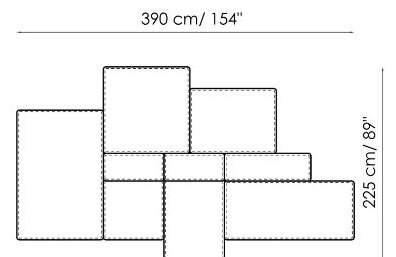

Penisola 100x150

Width: 100cm
 Depth: 150cm
 Height: 44cm

Penisola 100x100

Width: 100cm
 Depth: 100cm
 Height: 44cm

Penisola 100x75

Width: 100cm
 Depth: 75cm
 Height: 44cm

High armrest 68x25

Width: 25cm
 Depth: 100cm
 Height: 68cm

High armrest 68x35

Width: 35cm
 Depth: 100cm
 Height: 68cm

Low armrest 50x25

Width: 25cm
 Depth: 100cm
 Height: 50cm

Low armrest 50x35

Width: 35cm
 Depth: 100cm
 Height: 50cm

Pouf 100x150

Width: 100cm
 Depth: 150cm
 Height: 44cm

Pouf 100x100

Width: 100cm
 Depth: 100cm
 Height: 44cm

Pouf 100x75

Width: 100cm
 Depth: 75cm
 Height: 44cm

Pouf 93x75

Width: 93cm
 Depth: 75cm
 Height: 44cm

Feather cushion with edge

Width: 50cm
 Depth: -cm
 Height: 50cm

Combination

Width: 380cm
 Depth: 175cm
 Height: 68cm

Combination

Width: 390cm
 Depth: 225cm
 Height: 68cm

Combination
 Width: 342cm
 Depth: 250cm
 Height: 68cm

Semi-corner 240
 Width: 240cm
 Depth: 141cm
 Height: 68cm