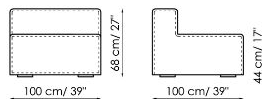

Corner sofa 192

Width: 192cm
Depth: 100cm
Height: 68cm

Corner sofa 172

Width: 172cm
Depth: 100cm
Height: 68cm

Chaise longue 125-135x170

Width: 125-135cm
 Depth: 170cm
 Height: 68cm

Chaise longue 105-115x150

Width: 105-115cm
 Depth: 150cm
 Height: 68cm

Central section 210

Width: 210cm
 Depth: 100cm
 Height: 68cm

Central section 160

Width: 160cm
 Depth: 100cm
 Height: 68cm

Central section 140

Width: 140cm
 Depth: 100cm
 Height: 68cm

Central section 120

Width: 120cm
 Depth: 125cm
 Height: 68cm

Central section 120

Width: 120cm
 Depth: 100cm
 Height: 68cm

Central section 100

Width: 100cm
 Depth: 100cm
 Height: 68cm

Central section 70

Width: 70cm
 Depth: 125cm
 Height: 68cm

Central section 70 movable

Width: 70cm
 Depth: 125-150cm
 Height: 68cm

Central section 70

Width: 70cm
 Depth: 100cm
 Height: 68cm

Central section 70 movable

Width: 70cm
 Depth: 100-125cm
 Height: 68cm

Backrest-corner depth 125