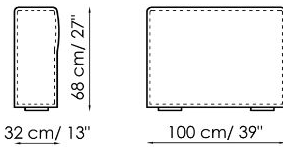

Width: 105-115cm
 Depth: 150cm
 Height: 68cm

Central section 210

Width: 210cm
 Depth: 100cm
 Height: 68cm

Central section 160

Width: 160cm
 Depth: 100cm
 Height: 68cm

Central section 140

Width: 140cm
 Depth: 100cm
 Height: 68cm

Central section 120

Width: 120cm
 Depth: 125cm
 Height: 68cm

Central section 120

Width: 120cm
 Depth: 100cm
 Height: 68cm

Central section 100

Width: 100cm
 Depth: 100cm
 Height: 68cm

Central section 70

Width: 70cm
 Depth: 125cm
 Height: 68cm

Central section 70 movable

Width: 70cm
 Depth: 125-150cm
 Height: 68cm

Central section 70

Width: 70cm
 Depth: 100cm
 Height: 68cm

Central section 70 movable

Width: 70cm
 Depth: 100-125cm
 Height: 68cm

Backrest-corner depth 125

Width: 32cm
 Depth: 125cm
 Height: 68cm

Backrest-corner depth 100

Width: 32cm
 Depth: 100cm
 Height: 68cm

Chaise longue 150x70

Width: 70cm
 Depth: 150cm
 Height: 68cm

Penisola with backrest 100x150

Width: 100cm
 Depth: 150cm
 Height: 68cm