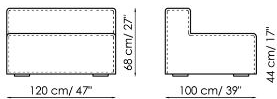

Data sheet

Sofa 260-280

Width: 260-280cm
Depth: 100cm
Height: 68cm

Sofa 210-230

Width: 210-230cm
Depth: 100cm
Height: 68cm

Sofa 190-210

Width: 190-210cm
Depth: 100cm
Height: 68cm

End section sofa 235-245

Corner sofa 192

Width: 192cm
Depth: 100cm
Height: 68cm

Corner sofa 172

Width: 172cm
Depth: 100cm
Height: 68cm

Chaise longue 125-135x170

Width: 125-135cm
 Depth: 170cm
 Height: 68cm

Chaise longue 105-115x150

Width: 105-115cm
 Depth: 150cm
 Height: 68cm

Central section 210

Width: 210cm
 Depth: 100cm
 Height: 68cm

Central section 160

Width: 160cm
 Depth: 100cm
 Height: 68cm

Central section 140

Width: 140cm
 Depth: 100cm
 Height: 68cm

Central section 120

Width: 120cm
 Depth: 125cm
 Height: 68cm

Central section 120

Width: 120cm
 Depth: 100cm
 Height: 68cm

Central section 100

Width: 100cm
 Depth: 100cm
 Height: 68cm

Central section 70

Width: 70cm
 Depth: 125cm
 Height: 68cm