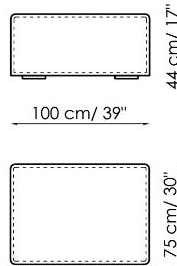

Width: 32cm
 Depth: 125cm
 Height: 68cm

Backrest-corner depth 100

Width: 32cm
 Depth: 100cm
 Height: 68cm

Chaise longue 150x70

Width: 70cm
 Depth: 150cm
 Height: 68cm

Penisola with backrest 100x150

Width: 100cm
 Depth: 150cm
 Height: 68cm

Penisola 100x150

Width: 100cm
 Depth: 150cm
 Height: 44cm

Penisola 100x100

Width: 100cm
 Depth: 100cm
 Height: 44cm

Penisola 100x75

Width: 100cm
 Depth: 75cm
 Height: 44cm

High armrest 68x25

Width: 25cm
 Depth: 100cm
 Height: 68cm

High armrest 68x35

Width: 35cm
 Depth: 100cm
 Height: 68cm

Low armrest 50x25

Width: 25cm
 Depth: 100cm
 Height: 50cm

Low armrest 50x35

Width: 35cm
 Depth: 100cm
 Height: 50cm

Pouf 100x150

Width: 100cm
 Depth: 150cm
 Height: 44cm

Pouf 100x100

Width: 100cm
 Depth: 100cm
 Height: 44cm

Pouf 100x75

Width: 100cm
 Depth: 75cm
 Height: 44cm

Pouf 93x75

Width: 93cm
 Depth: 75cm
 Height: 44cm

Feather cushion with edge

Width: 50cm
 Depth: -cm
 Height: 50cm