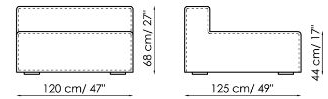

Data sheet

Sofa 260-280

Width: 260-280cm
Depth: 100cm
Height: 68cm

Sofa 210-230

Width: 210-230cm
Depth: 100cm
Height: 68cm

Sofa 190-210

Width: 190-210cm
Depth: 100cm
Height: 68cm

End section sofa 235-245

Corner sofa 192

Width: 192cm
Depth: 100cm
Height: 68cm

Corner sofa 172

Width: 172cm
Depth: 100cm
Height: 68cm

Chaise longue 125-135x170

Width: 125-135cm
 Depth: 170cm
 Height: 68cm

Chaise longue 105-115x150

Width: 105-115cm
 Depth: 150cm
 Height: 68cm

Central section 210

Width: 210cm
 Depth: 100cm
 Height: 68cm

Central section 160

Width: 160cm
 Depth: 100cm
 Height: 68cm

Central section 140

Width: 140cm
 Depth: 100cm
 Height: 68cm

Central section 120

Width: 120cm
 Depth: 125cm
 Height: 68cm

Central section 120

Width: 120cm
 Depth: 100cm
 Height: 68cm

Central section 100

Width: 100cm
 Depth: 100cm
 Height: 68cm

Central section 70

Width: 70cm
 Depth: 125cm
 Height: 68cm