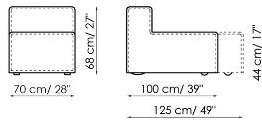

Width: 105-115cm
 Depth: 150cm
 Height: 68cm

Central section 210

Width: 210cm
 Depth: 100cm
 Height: 68cm

Central section 160

Width: 160cm
 Depth: 100cm
 Height: 68cm

Central section 140

Width: 140cm
 Depth: 100cm
 Height: 68cm

Central section 120

Width: 120cm
 Depth: 125cm
 Height: 68cm

Central section 120

Width: 120cm
 Depth: 100cm
 Height: 68cm

Central section 100

Width: 100cm
 Depth: 100cm
 Height: 68cm

Central section 70

Width: 70cm
 Depth: 125cm
 Height: 68cm

Central section 70 movable

Width: 70cm
 Depth: 125-150cm
 Height: 68cm

Central section 70

Width: 70cm
 Depth: 100cm
 Height: 68cm

Central section 70 movable

Width: 70cm
 Depth: 100-125cm
 Height: 68cm

Backrest-corner depth 125

Width: 32cm
 Depth: 125cm
 Height: 68cm

Backrest-corner depth 100

Width: 32cm
 Depth: 100cm
 Height: 68cm

Chaise longue 150x70

Width: 70cm
 Depth: 150cm
 Height: 68cm

Penisola with backrest 100x150

Width: 100cm
 Depth: 150cm
 Height: 68cm