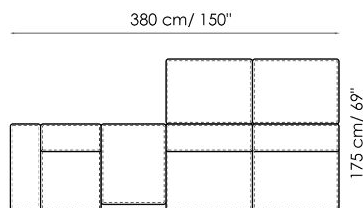

Penisola 100x150

Width: 100cm
 Depth: 150cm
 Height: 44cm

Penisola 100x100

Width: 100cm
 Depth: 100cm
 Height: 44cm

Penisola 100x75

Width: 100cm
 Depth: 75cm
 Height: 44cm

High armrest 68x25

Width: 25cm
 Depth: 100cm
 Height: 68cm

High armrest 68x35

Width: 35cm
 Depth: 100cm
 Height: 68cm

Low armrest 50x25

Width: 25cm
 Depth: 100cm
 Height: 50cm

Low armrest 50x35

Width: 35cm
 Depth: 100cm
 Height: 50cm

Pouf 100x150

Width: 100cm
 Depth: 150cm
 Height: 44cm

Pouf 100x100

Width: 100cm
 Depth: 100cm
 Height: 44cm

Pouf 100x75

Width: 100cm
 Depth: 75cm
 Height: 44cm

Pouf 93x75

Width: 93cm
 Depth: 75cm
 Height: 44cm

Feather cushion with edge

Width: 50cm
 Depth: -cm
 Height: 50cm

Combination

Width: 380cm
 Depth: 175cm
 Height: 68cm

Combination

Width: 390cm
 Depth: 225cm
 Height: 68cm

Combination
 Width: 342cm
 Depth: 250cm
 Height: 68cm

Semi-corner 240
 Width: 240cm
 Depth: 141cm
 Height: 68cm