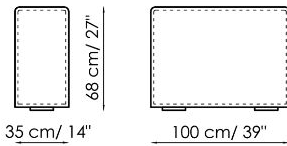

Width: 105-115cm
 Depth: 150cm
 Height: 68cm

Central section 210

Width: 210cm
 Depth: 100cm
 Height: 68cm

Central section 160

Width: 160cm
 Depth: 100cm
 Height: 68cm

Central section 140

Width: 140cm
 Depth: 100cm
 Height: 68cm

Width: 32cm
 Depth: 125cm
 Height: 68cm

Backrest-corner depth 100

Width: 32cm
 Depth: 100cm
 Height: 68cm

Chaise longue 150x70

Width: 70cm
 Depth: 150cm
 Height: 68cm

Penisola with backrest 100x150

Width: 100cm
 Depth: 150cm
 Height: 68cm

Penisola 100x150

Width: 100cm
 Depth: 150cm
 Height: 44cm

Penisola 100x100

Width: 100cm
 Depth: 100cm
 Height: 44cm

Penisola 100x75

Width: 100cm
 Depth: 75cm
 Height: 44cm

High armrest 68x25

Width: 25cm
 Depth: 100cm
 Height: 68cm

High armrest 68x35

Width: 35cm
 Depth: 100cm
 Height: 68cm

Low armrest 50x25

Width: 25cm
 Depth: 100cm
 Height: 50cm

Low armrest 50x35

Width: 35cm
 Depth: 100cm
 Height: 50cm

Pouf 100x150

Width: 100cm
 Depth: 150cm
 Height: 44cm