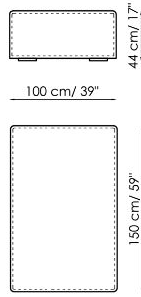

Width: 105-115cm
 Depth: 150cm
 Height: 68cm

Central section 210

Width: 210cm
 Depth: 100cm
 Height: 68cm

Central section 160

Width: 160cm
 Depth: 100cm
 Height: 68cm

Central section 140

Width: 140cm
 Depth: 100cm
 Height: 68cm

Central section 120

Width: 120cm
 Depth: 125cm
 Height: 68cm

Central section 120

Width: 120cm
 Depth: 100cm
 Height: 68cm

Central section 100

Width: 100cm
 Depth: 100cm
 Height: 68cm

Central section 70

Width: 70cm
 Depth: 125cm
 Height: 68cm

Width: 32cm
 Depth: 125cm
 Height: 68cm

Backrest-corner depth 100

Width: 32cm
 Depth: 100cm
 Height: 68cm

Chaise longue 150x70

Width: 70cm
 Depth: 150cm
 Height: 68cm

Penisola with backrest 100x150

Width: 100cm
 Depth: 150cm
 Height: 68cm

Penisola 100x150

Width: 100cm
 Depth: 150cm
 Height: 44cm

Penisola 100x100

Width: 100cm
 Depth: 100cm
 Height: 44cm

Penisola 100x75

Width: 100cm
 Depth: 75cm
 Height: 44cm

High armrest 68x25

Width: 25cm
 Depth: 100cm
 Height: 68cm