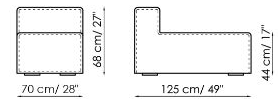

Width: 105-115cm
 Depth: 150cm
 Height: 68cm

Central section 210

Width: 210cm
 Depth: 100cm
 Height: 68cm

Central section 160

Width: 160cm
 Depth: 100cm
 Height: 68cm

Central section 140

Width: 140cm
 Depth: 100cm
 Height: 68cm

Central section 120

Width: 120cm
 Depth: 125cm
 Height: 68cm

Central section 120

Width: 120cm
 Depth: 100cm
 Height: 68cm

Central section 100

Width: 100cm
 Depth: 100cm
 Height: 68cm

Central section 70

Width: 70cm
 Depth: 125cm
 Height: 68cm

Central section 70 movable

Width: 70cm
 Depth: 125-150cm
 Height: 68cm

Central section 70

Width: 70cm
 Depth: 100cm
 Height: 68cm

Central section 70 movable

Width: 70cm
 Depth: 100-125cm
 Height: 68cm

Backrest-corner depth 125

Width: 32cm
 Depth: 125cm
 Height: 68cm

Backrest-corner depth 100

Width: 32cm
 Depth: 100cm
 Height: 68cm

Chaise longue 150x70

Width: 70cm
 Depth: 150cm
 Height: 68cm

Penisola with backrest 100x150

Width: 100cm
 Depth: 150cm
 Height: 68cm