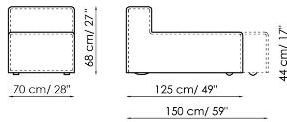

Width: 105-115cm
 Depth: 150cm
 Height: 68cm

Central section 210

Width: 210cm
 Depth: 100cm
 Height: 68cm

Central section 160

Width: 160cm
 Depth: 100cm
 Height: 68cm

Central section 140

Width: 140cm
 Depth: 100cm
 Height: 68cm

Central section 120

Width: 120cm
 Depth: 125cm
 Height: 68cm

Central section 120

Width: 120cm
 Depth: 100cm
 Height: 68cm

Central section 100

Width: 100cm
 Depth: 100cm
 Height: 68cm

Central section 70

Width: 70cm
 Depth: 125cm
 Height: 68cm

Central section 70 movable

Width: 70cm
 Depth: 125-150cm
 Height: 68cm

Central section 70

Width: 70cm
 Depth: 100cm
 Height: 68cm

Central section 70 movable

Width: 70cm
 Depth: 100-125cm
 Height: 68cm

Backrest-corner depth 125

Width: 32cm
 Depth: 125cm
 Height: 68cm

Backrest-corner depth 100

Width: 32cm
 Depth: 100cm
 Height: 68cm

Chaise longue 150x70

Width: 70cm
 Depth: 150cm
 Height: 68cm

Penisola with backrest 100x150

Width: 100cm
 Depth: 150cm
 Height: 68cm