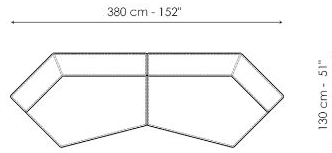

Penisola 100x150

Width: 100cm
 Depth: 150cm
 Height: 44cm

Penisola 100x100

Width: 100cm
 Depth: 100cm
 Height: 44cm

Penisola 100x75

Width: 100cm
 Depth: 75cm
 Height: 44cm

High armrest 68x25

Width: 25cm
 Depth: 100cm
 Height: 68cm

Combination

Width: 380cm
 Depth: 175cm
 Height: 68cm

Combination

Width: 390cm
 Depth: 225cm
 Height: 68cm

Combination
 Width: 342cm
 Depth: 250cm
 Height: 68cm

Semi-corner 240
 Width: 240cm
 Depth: 141cm
 Height: 68cm

Semi-corner 190
 Width: 190cm
 Depth: 130cm
 Height: 68cm

Trapezium 180
 Width: 180cm
 Depth: 125cm
 Height: 68cm

Trapezium 140
 Width: 140cm
 Depth: 125cm
 Height: 68cm

Penisola
 Width: 100cm
 Depth: 100cm
 Height: 68cm

Large armrest
 Width: 50cm
 Depth: 100cm
 Height: 50cm

Combination
 Width: 380cm
 Depth: 130cm
 Height: 68cm

Combination
 Width: 390cm
 Depth: 141cm
 Height: 68cm

Combination
 Width: 364cm
 Depth: 265cm
 Height: 68cm