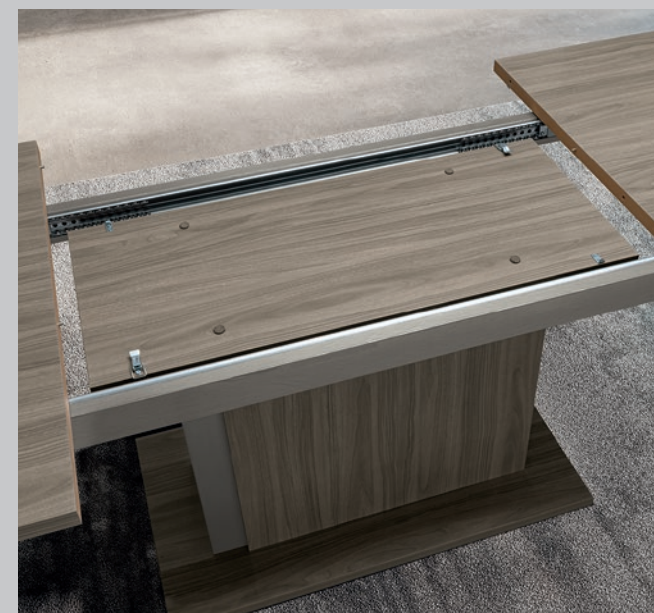

Technical Information
on p. 26-27

Sedia "Flute Stripe": schienale in multistrato curvato, rivestita in morbido velluto (Scarlet 04) con cuciture rigate. Basamento in legno di faggio massello, ciclo di verniciatura a quattro passaggi per ottenere lucentezza e resistenza impareggiabile.

"Flute Stripe" chair: multilayer curved seat, upholstered in soft velvet (Scarlet 04) with striped stitches. Base in solid beech wood treated with a four layer varnishing cycle to obtain a striking and resistant finish.

Sedia "Roma Stripe" con struttura in legno di faggio massello abbinata al tavolo aperto che ospita fino a 10 posti a sedere.

"Roma Stripe" chair in solid beech wood. Extended Volare table to sit up to 10 people.

The details make the difference!
 - the synchronized mechanism ensures that one only person can easily open the table.
 - one 45 cm. wide extension is stored in a metal tray under the top.
 - another optional 45cm extension, to be stored separately, can be added for a total opening of 290cm.
 - the Venetian Grey pattern matches on both halves of the table