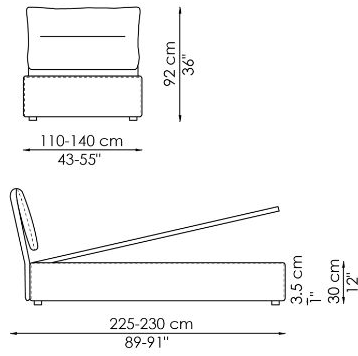

Data sheet

Campo

Width: 110-140cm

Depth: 225-230cm

Height: 92cm

Campo open

Width: 110-140cm

Depth: 225-230cm

Height: 92cm

Finishes

DECORATIVE EMBROID

Color

Color
Red

Color
Blue

Color
White

Color
Grey