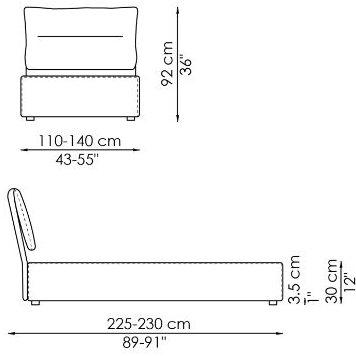

Data sheet

Campo

Width: 110-140cm

Depth: 225-230cm

Height: 92cm

Campo open

Width: 110-140cm

Depth: 225-230cm

Height: 92cm

Finishes

DECORATIVE EMBROID

Color

Color
Red

Color
Blue

Color
White

Color
Grey