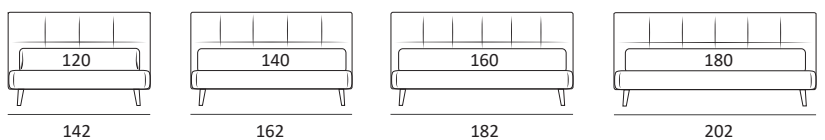

CONTEMPORARY

DI SERIE:
Piede in legno **Cubic** h cm 6, colore wengè

OPTIONAL:
Piede in legno **Cubic** h cm 6-10, colori grigio, wengè

AS STANDARD:
Cubic wooden foot H 6 cm, colour: wenge

OPTIONALS:
Cubic wooden foot H 6-10 cm, colours: grey, wenge

CONTEMPORARY LIFT

DI SERIE:
Piede in legno **Log** h cm 18, colore wengè

OPTIONAL:
Piede in legno **Log** h cm 18, colori bianco, naturale
Piede in metallo **Bill** h cm 18, finitura marrone moka
Piede in metallo **Glam, Peak e Wily** h cm 18, finitura cromo, colori polvere, seta
Piede in metallo **Hop** h cm 18, finitura manganese

AS STANDARD:
Log wooden foot H 18 cm, colour: wenge

OPTIONALS:
Log wooden foot H 18 cm, colours: white, natural
Bill and Tube metal foot H 18 cm, brown mocha finish
Glam, Peak and Wily metal foot H 18 cm, chrome finish, colours: powder, silk
Hop metal foot H 18 cm, manganese finish