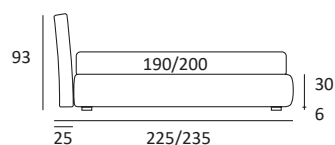

CONTEMPORARY

DI SERIE:
Piede in legno **Cubic** h cm 6, colore wengè

OPTIONAL:
Piede in legno **Cubic** h cm 6-10, colori grigio, wengè

AS STANDARD:
Cubic wooden foot H 6 cm, colour: wenge

OPTIONALS:
Cubic wooden foot H 6-10 cm, colours: grey, wenge

CONTEMPORARY LIFT

DI SERIE:
Piede in legno **Log** h cm 18, colore wengè

OPTIONAL:
Piede in legno **Log** h cm 18, colori bianco, naturale
Piede in metallo **Bill** h cm 18, finitura marrone moka
Piede in metallo **Glam, Peak e Wily** h cm 18, finitura cromo, colori polvere, seta
Piede in metallo **Hop** h cm 18, finitura manganese

AS STANDARD:
Log wooden foot H 18 cm, colour: wenge

OPTIONALS:
Log wooden foot H 18 cm, colours: white, natural
Bill and Tube metal foot H 18 cm, brown mocha finish
Glam, Peak and Wily metal foot H 18 cm, chrome finish, colours: powder, silk
Hop metal foot H 18 cm, manganese finish