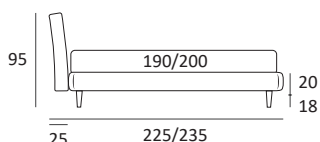

CONTEMPORARY

DI SERIE:
Piede in legno **Cubic** h cm 6, colore wengè

OPTIONAL:
Piede in legno **Cubic** h cm 6-10, colori grigio, wengè

AS STANDARD:
Cubic wooden foot H 6 cm, colour: wenge

OPTIONALS:
Cubic wooden foot H 6-10 cm, colours: grey, wenge

CONTEMPORARY LIFT

DI SERIE:
Piede in legno **Log** h cm 18, colore wengè

OPTIONAL:
Piede in legno **Log** h cm 18, colori bianco, naturale
Piede in metallo **Bill** h cm 18, finitura marrone moka
Piede in metallo **Glam, Peak e Wily** h cm 18, finitura cromo, colori polvere, seta
Piede in metallo **Hop** h cm 18, finitura manganese

AS STANDARD:
Log wooden foot H 18 cm, colour: wenge

OPTIONALS:
Log wooden foot H 18 cm, colours: white, natural
Bill and Tube metal foot H 18 cm, brown mocha finish
Glam, Peak and Wily metal foot H 18 cm, chrome finish, colours: powder, silk
Hop metal foot H 18 cm, manganese finish