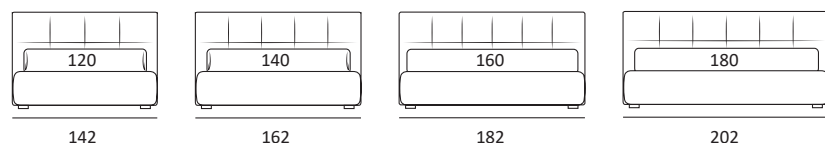

CONTEMPORARY

DI SERIE:
Piede in legno **Cubic** h cm 6, colore wengè

OPTIONAL:
Piede in legno **Cubic** h cm 6-10, colori grigio, wengè

AS STANDARD:
Cubic wooden foot H 6 cm, colour: wenge

OPTIONALS:
Cubic wooden foot H 6-10 cm, colours: grey, wenge

CONTEMPORARY LIFT

DI SERIE:
Piede in legno **Log** h cm 18, colore wengè

OPTIONAL:
Piede in legno **Log** h cm 18, colori bianco, naturale
Piede in metallo **Bill** h cm 18, finitura marrone moka
Piede in metallo **Glam, Peak e Wily** h cm 18, finitura cromo, colori polvere, seta
Piede in metallo **Hop** h cm 18, finitura manganese

AS STANDARD:
Log wooden foot H 18 cm, colour: wenge

OPTIONALS:
Log wooden foot H 18 cm, colours: white, natural
Bill and Tube metal foot H 18 cm, brown mocha finish
Glam, Peak and Wily metal foot H 18 cm, chrome finish, colours: powder, silk
Hop metal foot H 18 cm, manganese finish