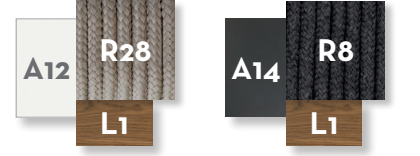

DINING ARMCHAIR / CODE: CORPP

Width 60 | Depth 65 | Height 83 | H. armrest 63 | H. seat 46

BAR STOOL / CODE: CORSGA

Width 60 | Depth 50 | Height 100 | H. armrest 87 | H. seat 80

LAMP H125 / CODE: CORLAMPH125

Width 28 | Depth 28 | Height 125

LAMP H95 / CODE: CORLAMPH95

Width 28 | Depth 28 | Height 95

LAMP H45 / CODE: CORLAMPH45

Width 28 | Depth 28 | Height 45