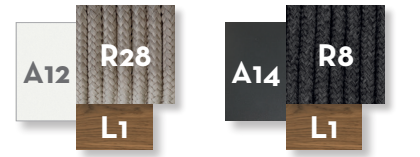

DINING ARMCHAIR / CODE: CORPP

Width 60 | Depth 65 | Height 83 | H. armrest 63 | H. seat 46

BAR STOOL / CODE: CORSGA

Width 60 | Depth 50 | Height 100 | H. armrest 87 | H. seat 80

LAMP H125 / CODE: CORLAMPH125

Width 28 | Depth 28 | Height 125

LAMP H95 / CODE: CORLAMPH95

Width 28 | Depth 28 | Height 95

LAMP H45 / CODE: CORLAMPH45

Width 28 | Depth 28 | Height 45