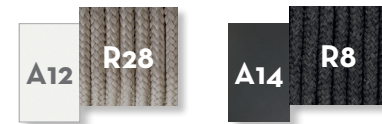

LOUNGE ROPE ARMCHAIR / CODE: CORPLONRP

Width	Depth	Height	H. armrest	H. seat	H. cushion
65	60	74	58	44	7

LOUNGE ARMCHAIR / CODE: CORPLON

Width	Depth	Height	H. seat
77	86	74	37

OTTOMAN / CODE: COROTT

Width	Depth	Height
62	43	32