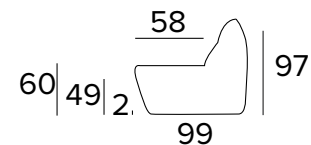

DIVANO FISSO 3 POSTI
3 SEATER FIXED SOFA

DIVANO LETTO 3 POSTI
3 SEATER SOFA BED

MATERASSO / MATTRESS
CM 140x197 / H 17

DIVANO FISSO MAXI
MAXI FIXED SOFA

DIVANO LETTO MAXI
MAXI SOFA BED

MATERASSO / MATTRESS
CM 160x197 / H 17