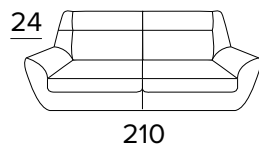

Standard electro-welded bed base with elastic belts on the seats area

Frame with tube 30

Oven baked epoxy resin

Partially removable cover sofa

Decò pillow as an option

Mattress New Moon series in expanded polyurethane density 35Kg/m³. The side band of the mattress is made with highly breathable 3D fabric for a perfect ventilation of the mattress. Fabric: 100% polyester. Mattress thickness: 17 cm

DIVANO FISSO 3 POSTI
3 SEATER FIXED SOFA

DIVANO LETTO 3 POSTI
3 SEATER SOFA BED

MATERASSO / MATTRESS
CM 140x197 / H 17

DIVANO FISSO MAXI
MAXI FIXED SOFA

DIVANO LETTO MAXI
MAXI SOFA BED

MATERASSO / MATTRESS
CM 160x197 / H 17