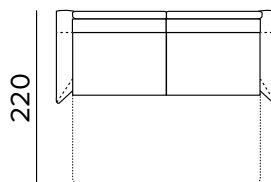

DIVANO LETTO 3 POSTI
3 SEATER SOFA BED

MATERASSO / MATTRESS
CM 140x197 / H 17