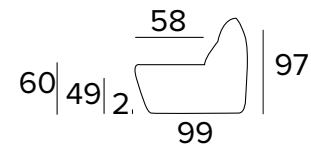

DIVANO FISSO 3 POSTI
3 SEATER FIXED SOFA