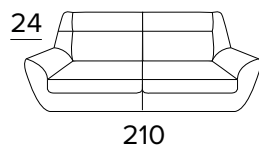

Standard electro-welded bed base with elastic belts on the seats area

Frame with tube 30

Oven baked epoxy resin

Partially removable cover sofa

Decò pillow as an option

Mattress New Moon series in expanded polyurethane density 35Kg/m³. The side band of the mattress is made with highly breathable 3D fabric for a perfect ventilation of the mattress. Fabric: 100% polyester. Mattress thickness: 17 cm

DIVANO FISSO 3 POSTI
3 SEATER FIXED SOFA

DIVANO LETTO 3 POSTI
3 SEATER SOFA BED

MATERASSO / MATTRESS
CM 140x197 / H 17

DIVANO FISSO MAXI
MAXI FIXED SOFA

DIVANO LETTO MAXI
MAXI SOFA BED

MATERASSO / MATTRESS
CM 160x197 / H 17