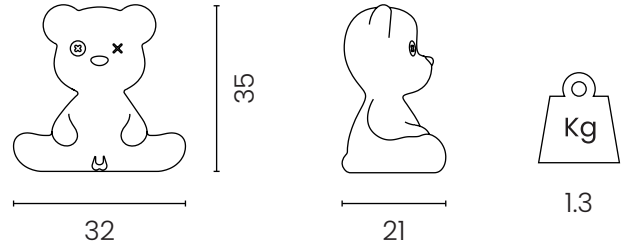

## Teddy Boy Cable Lamp

DESIGN STEFANO GIOVANNONI

Lamp with cable in rotomolded recyclable polyethylene. E27 LED bulb x1 max 13W 220-240V included.

Suitable in indoor dry environments.

### Packaging

No. of parcels: 1  
Weight (kg): 2.3  
Volume (m³): 0.03  
Dimensions (LxWxH): 36 x 22 x 37 cm

Made in Italy