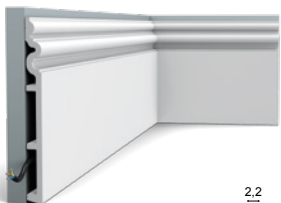

SX193 AUTOIRE
200 x 25 x 2,2 cm
Duropolymer®
Designed by
Orio Tonini