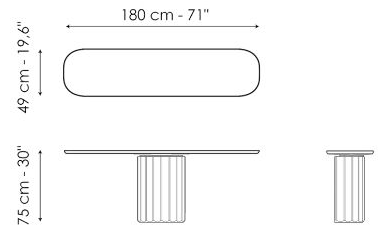

typical grooved pattern. Where the classic capital was once originally located, there is now the slender surface of the top – available in wood, ceramic or marble - which highlights the visual contrast between the two parts.

Data sheet

Width: 140cm
Depth: 49cm
Height: \pm 75cm

Width: 160cm
Depth: 49cm
Height: \pm 75cm

Width: 180cm
Depth: 49cm
Height: \pm 75cm

Width: 200cm
Depth: 49cm
Height: \pm 75cm

Finishes

TOP

Wood