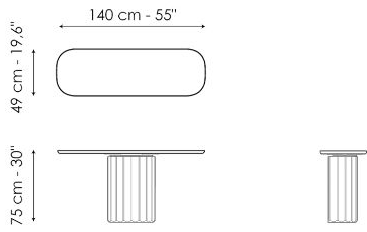

typical grooved pattern. Where the classic capital was once originally located, there is now the slender surface of the top – available in wood, ceramic or marble - which highlights the visual contrast between the two parts.

Data sheet

Width: 140cm
Depth: 49cm
Height: \pm 75cm

Width: 160cm
Depth: 49cm
Height: \pm 75cm

Width: 180cm
Depth: 49cm
Height: \pm 75cm

Width: 200cm
Depth: 49cm
Height: \pm 75cm

Finishes

TOP

Wood