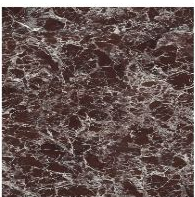

Veneered wood
Walnut Canaletto

Veneered wood
Brushed coal oak

Ceramic

Mat ceramic
Ardesia grey

Glossy ceramic
Calacatta

Silk finish ceramic
Calacatta macchia
vecchia

Glossy ceramic
Imperial grey

Mat ceramic
Laurent

Glossy ceramic
Rosso imperiale

Glossy ceramic
Black Onyx

Glossy ceramic
Mountain peak

Marble

Marble
Calacatta

Marble
Carrara

Marble
Emperador

Marble
Fior di bosco

Marble
Marquinia

Marble
Rosso Carpazi

Marble
Saint Denis

BASE

Plastic

**High density
polyurethane**
Brushed bronze

**High density
polyurethane**
Brushed lead

Materials, fabrics, leathers, colors and finishes are approximate and may slightly differ from actual ones. You can find the complete collection of Bonaldo fabrics and leathers on the website