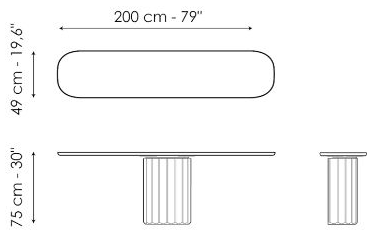

Data sheet

Width: 140cm
Depth: 49cm
Height: \pm 75cm

Width: 160cm
Depth: 49cm
Height: \pm 75cm

Width: 180cm
Depth: 49cm
Height: \pm 75cm

Width: 200cm
Depth: 49cm
Height: \pm 75cm

Finishes

TOP

Wood