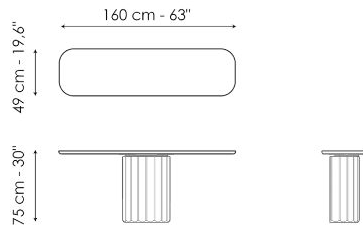

typical grooved pattern. Where the classic capital was once originally located, there is now the slender surface of the top – available in wood, ceramic or marble - which highlights the visual contrast between the two parts.

Data sheet

Width: 140cm
Depth: 49cm
Height: \pm 75cm

Width: 160cm
Depth: 49cm
Height: \pm 75cm

Width: 180cm
Depth: 49cm
Height: \pm 75cm

Width: 200cm
Depth: 49cm
Height: \pm 75cm

Finishes

TOP

Wood