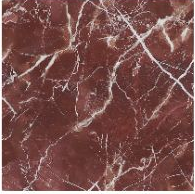

Veneered wood
Walnut Canaletto

Veneered wood
Brushed coal oak

Ceramic

Mat ceramic
Ardesia grey

Glossy ceramic
Calacatta

Silk finish ceramic
Calacatta macchia
vecchia

Glossy ceramic
Imperial grey

Mat ceramic
Laurent

Glossy ceramic
Rosso imperiale

Glossy ceramic
Black Onyx

Glossy ceramic
Mountain peak

Marble

Marble
Calacatta

Marble
Carrara

Marble
Emperador

Marble
Fior di bosco

Marble
Marquinia

Marble
Rosso Carpazi

Marble
Saint Denis

BASE

Plastic

**High density
polyurethane**
Brushed bronze

**High density
polyurethane**
Brushed lead

Materials, fabrics, leathers, colors and finishes are approximate and may slightly differ from actual ones. You can find the complete collection of Bonaldo fabrics and leathers on the website