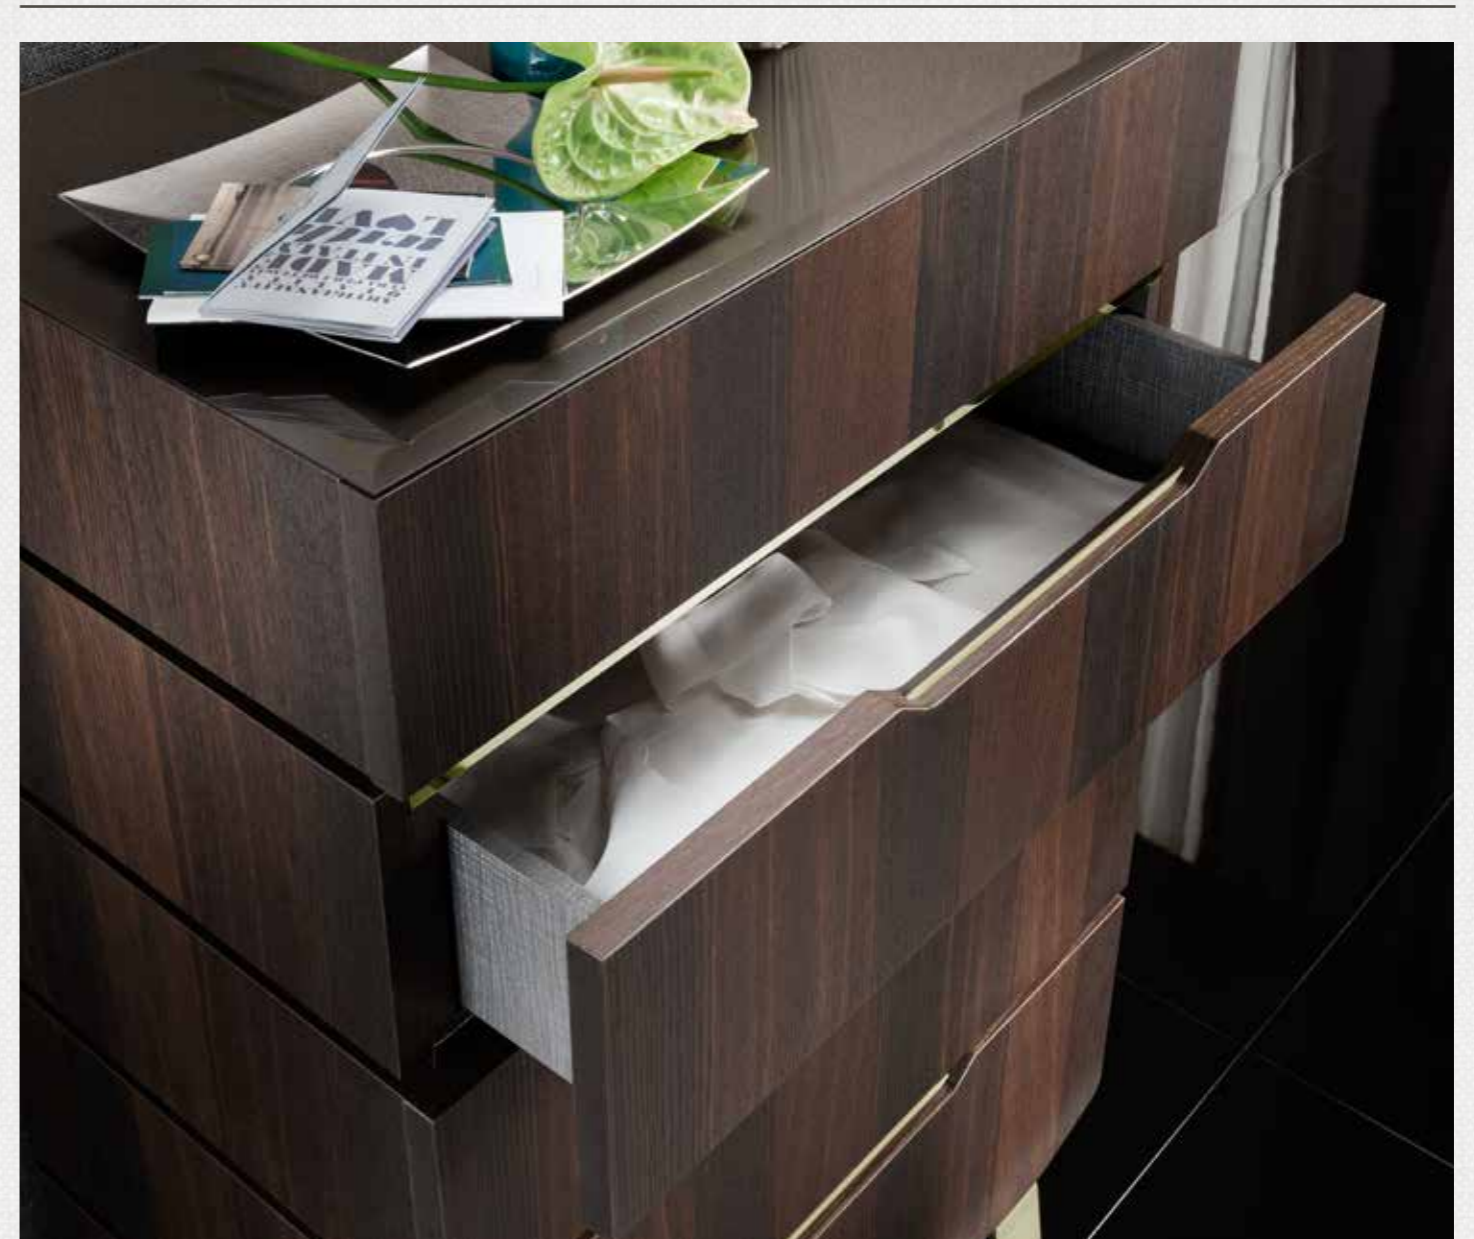

*The shape of the drawers is the epitome of design and functionality.
“Golden” glass surfaces suggest everyday gestures.*