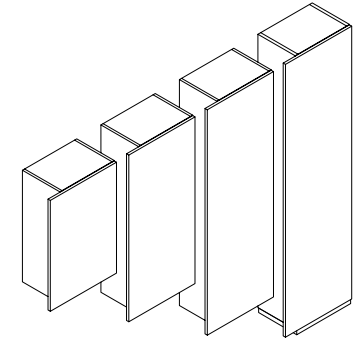

Wall-hung tall units
Colonne sospese

W 45 cm
D 25/35 cm

*FLOOR-STANDING TALL UNITS H 196 CM WITH PLINTH
*LE COLONNE A TERRA CON ALTEZZA 196 CM SONO COMPLETE DI ZOCCOLO
WITH LENGHT 70/90 CM, TALL UNITS ARE PROVIDED WITH 2 DOORS
NELLA LUNGHEZZA 70/90 CM COLONNA DOTATA DI DUE ANTE

MODULARITY

Modularità

“OPEN” WALL-HUNG TALL UNITS WITH OPEN SHELVES / COLONNE SOSPESSE CON VANO A GIORNO “OPEN” - H 80/120/162 /196* CM