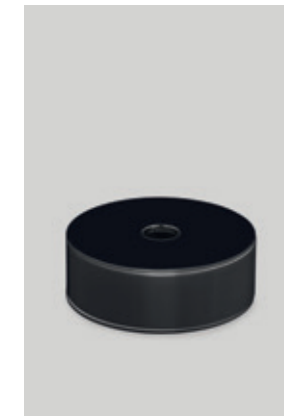

SMOOTH SMALL BOX / SCATOLA LISCIA BASSA