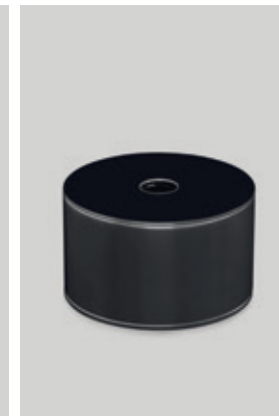

WALL MOUNTED TUMBLER / BICCHIERE DA PARETE

WALL MOUNTED RAZOR HOLDER / PORTA RASOIO DA PARETE

WALL MOUNTED TOOTHBRUSH HOLDER / PORTA SPAZZOLINI DA PARETE

SOAP DISPENSER / DOSASAPONE

SMOOTH SOAP HOLDER / PORTA SAPONE LISCIO

KNURLED SOAP HOLDER / PORTA SAPONE GODRONATO

KLEENEX HOLDER / PORTA KLEENEX

SMOOTH SMALL BOX / SCATOLA LISCIA BASSA

KNURLED SMALL BOX / SCATOLA LISCIA BASSA GODRONATA

SMOOTH LARGE BOX / SCATOLA LISCIA ALTA