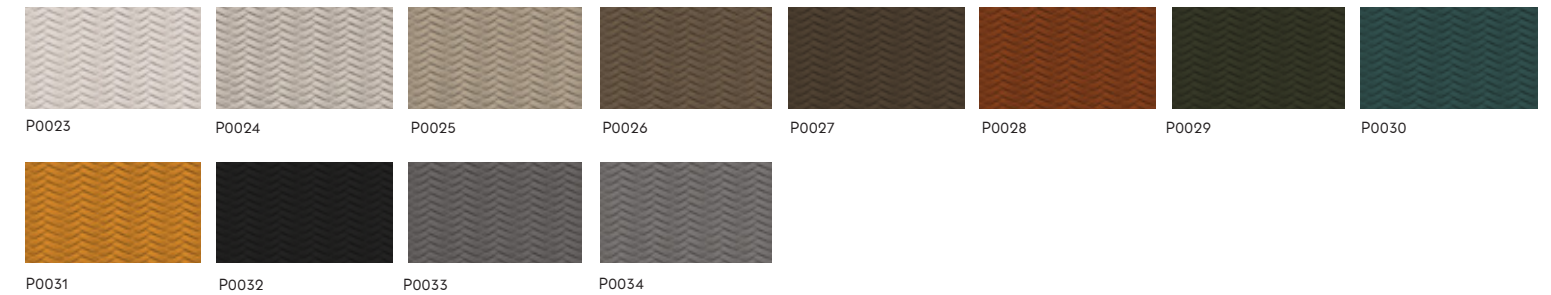

FINISHING

Finiture

LACQUERED FINISHES / LACCATI

Smartcode

M CODE > INDICATES MATT LACQUERED / INDICA LACCATO OPACO

MELAMINE WOOD / NOBILITATI WOOD FINISHES / FINITURE LEGNO ONLY FOR FRONTAL DRAWERS / SOLO PER FRONTALI CASSETTO

COLOURED MELAMINE / NOBILITATI COLOURED FINISH / FINITURA COLORATA ONLY FOR FRONTAL DRAWERS / SOLO PER FRONTALI CASSETTO

FINISHING

Finiture

LEATHER / PELLI - ONLY FOR FRONTAL DRAWERS / SOLO PER FRONTALI CASSETTO

DELUXE PRINT LEATHER / STAMPA PELLE DELUXE - ONLY FOR FRONTAL DRAWERS / SOLO PER FRONTALI CASSETTO

WHITE/COLOURED MATT PUREFEEL / BIANCO/COLORATO OPACO PUREFEEL
TOP / TOP

COLOURED GLASS / VETRI COLORATI
TOP / TOP