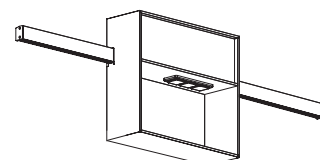

Box with electric socket and USB
Elemento con presa elettrica e USB
W 45 X H 40 X D 15 cm

2 SCHUKO
2 USB

LINE accessories collections

Accessori LINE