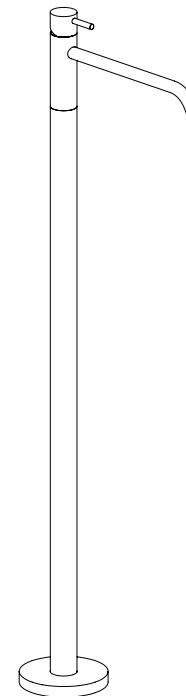

Freestanding single lever mixer for washbasin
Miscelatore lavabo da terra