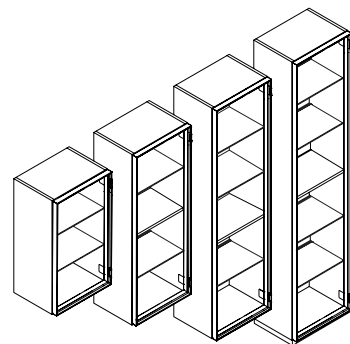

MAURÌ

HOLY

HANDLES / MANIGLIE

Available in 2 finishes: black or bronze / Disponibili in 2 finiture: nero e bronzo

“ALU” WALL-HUNG TALL UNITS WITH DOORS IN BLACK ALUMINIUM FRAME / COLONNE “ALU” CON ANTA TELAIO IN ALLUMINIO NERO - H 80/120/162 /196* CM