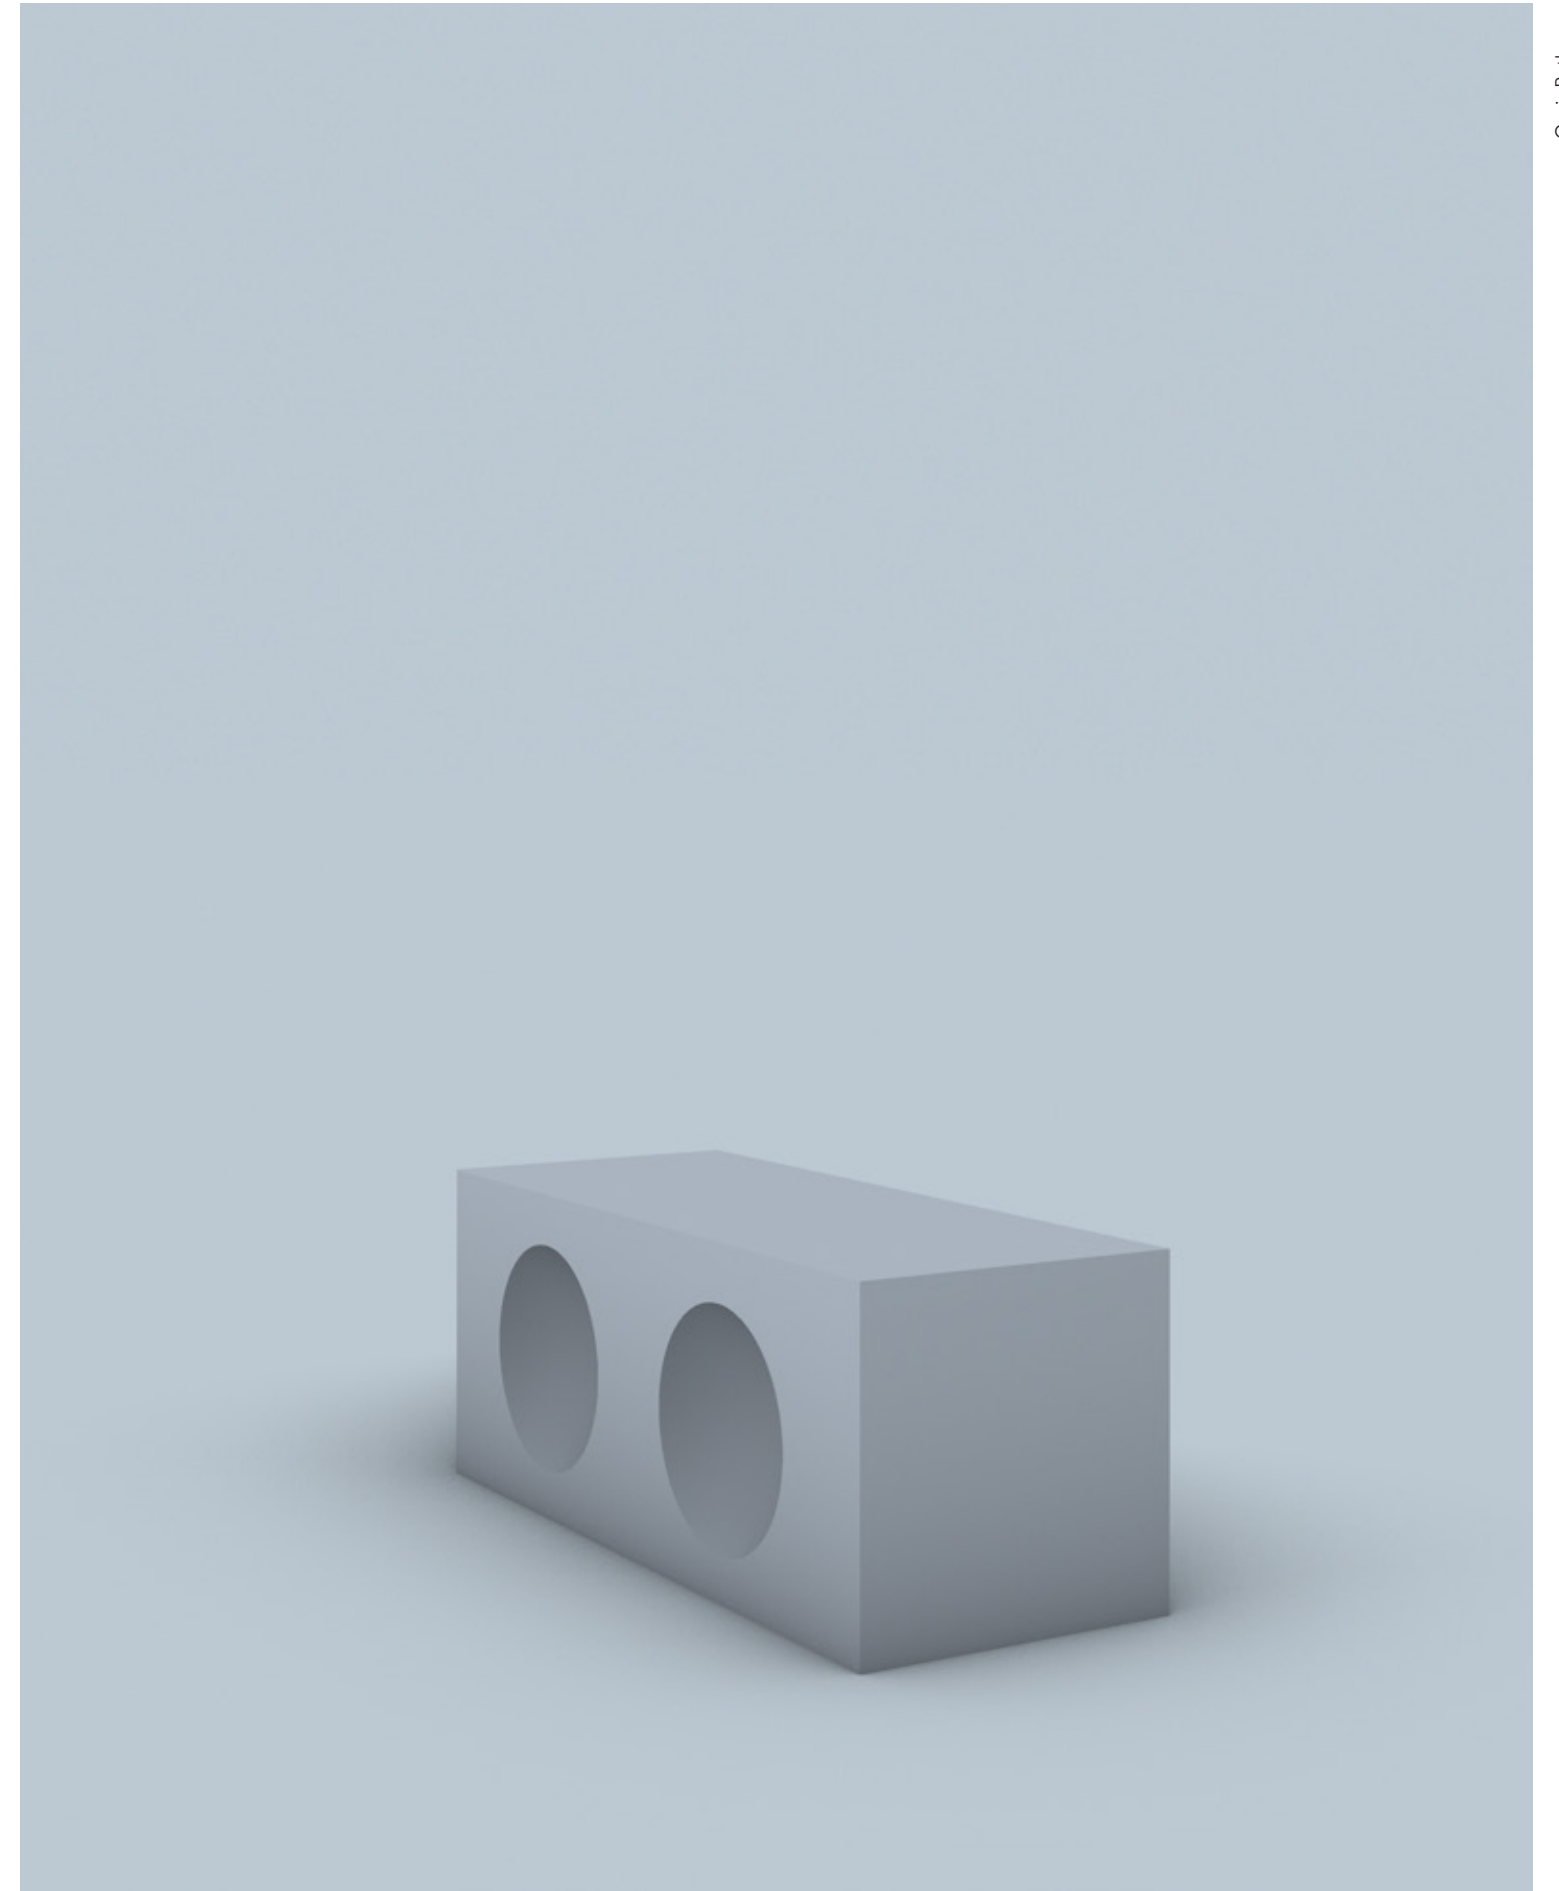

Miscelatore lavabo Stilo:
 Nero spazzolato

Specchio Voltaire:
 W 140 cm – H 80 cm
 Laccato Castoro opaco

_Complementi
 Pouf Kim

SMARTCODE_007

NUVOLA - BLU OLTREMARE

A TETRIS lamp measuring 72,5 x 6 (h) cm illuminates the entire composition. Another source of light is the LINE bar as shown in the variant: it is composed of two modules each 45 cm wide with one of them featuring two USB and two Shuko electrical sockets.