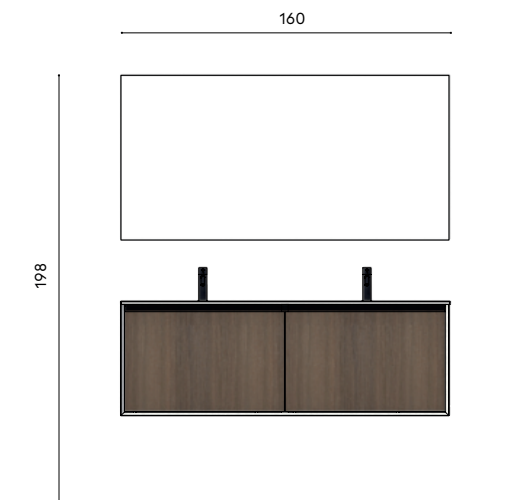

integrata Cut

Specchio:

My Sun

W 160 cm – H 80 cm

Laccato Verde Salice

SMARTCODE_011

ANTRACITE DARK

Pictured is a PARIS SQUARE mirror measuring 140 cm by 80 (h) cm complete with 4 black LED lamps that are direction-adjustable.