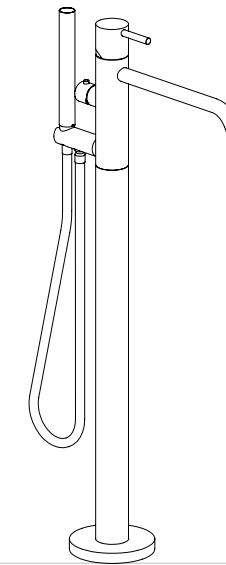

Freestanding bath mixer
Miscelatore vasca da terra

AVAILABLE FINISHES/FINITURE DISPONIBILI