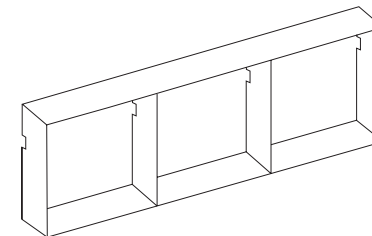

Wall unit with 3 open compartments
Pensile con 3 vani a giorno

W 120
H 40 cm
D 15 cm

Vertical wall unit with 3 open compartments
Pensile verticale con 3 vani a giorno

W 30/45/60/90 cm
H 76 cm
D 15 cm