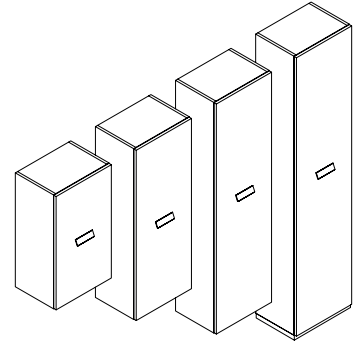

Wall-hung tall units
Colonne sospese

W 35/45/70/90 cm
D 25/35 cm

HANDLES / MANIGLIE

Available in 2 finishes: black or bronze / Disponibili in 2 finiture: nero e bronzo

“ALU” WALL-HUNG TALL UNITS WITH DOORS IN BLACK ALUMINIUM FRAME / COLONNE “ALU” CON ANTA TELAIO IN ALLUMINIO NERO - H 80/120/162 /196* CM