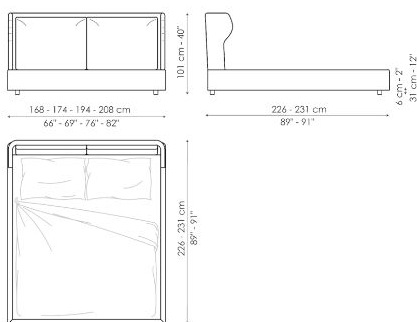

design elements. It is the details that characterise a piece of furniture such as the River modern bed: the elegant quality of the workmanship, the materials used and the range of finishes available. The aesthetic point of reference is harmony: the pleasing elegance of the ornamental lines of the headboard is matched by the sobriety of the bed frame and the lightness of the metal feet, available in different colours and finishes.

Data sheet

River

Width: 168-174-194-208cm

Depth: 226-231cm

Height: 101cm

River plus

Width: 168-174-194-208cm

Depth: 226-231cm

Height: 101cm

River open

Width: 168-174-194-208cm

Depth: 226-231cm

Height: 101cm

Finishes

FEET

Plus Metal