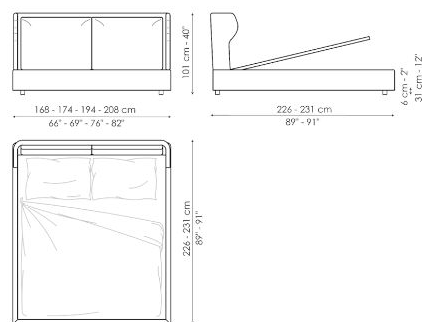

design elements. It is the details that characterise a piece of furniture such as the River modern bed: the elegant quality of the workmanship, the materials used and the range of finishes available. The aesthetic point of reference is harmony: the pleasing elegance of the ornamental lines of the headboard is matched by the sobriety of the bed frame and the lightness of the metal feet, available in different colours and finishes.

Data sheet

River

Width: 168-174-194-208cm

Depth: 226-231cm

Height: 101cm

River plus

Width: 168-174-194-208cm

Depth: 226-231cm

Height: 101cm

River open

Width: 168-174-194-208cm

Depth: 226-231cm

Height: 101cm

Finishes

FEET

Plus Metal