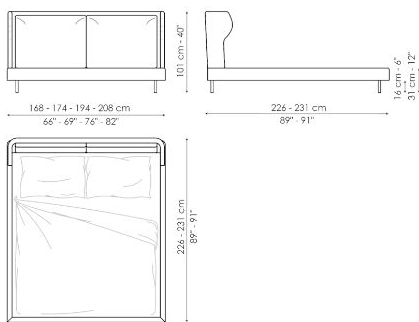

BONALDO

River

The headboard is the true visual focal point of the River double bed, soft and suggestive: the side “wings”, continuation of the front section, are a decorative element and quite cosy. It has great customisation potential, thanks to the choice of numerous fully removable covers available in fabric, leather or eco-leather. A contemporary bed which is perfectly at ease in environments with different aesthetic characteristics and which feels “at home” both in traditional furnishing solutions and when combined with contemporary

design elements. It is the details that characterise a piece of furniture such as the River modern bed: the elegant quality of the workmanship, the materials used and the range of finishes available. The aesthetic point of reference is harmony: the pleasing elegance of the ornamental lines of the headboard is matched by the sobriety of the bed frame and the lightness of the metal feet, available in different colours and finishes.

Data sheet

River

Width: 168-174-194-208cm

Depth: 226-231cm

Height: 101cm

River plus

Width: 168-174-194-208cm

Depth: 226-231cm

Height: 101cm

River open

Width: 168-174-194-208cm

Depth: 226-231cm

Height: 101cm

Finishes

FEET

Plus Metal