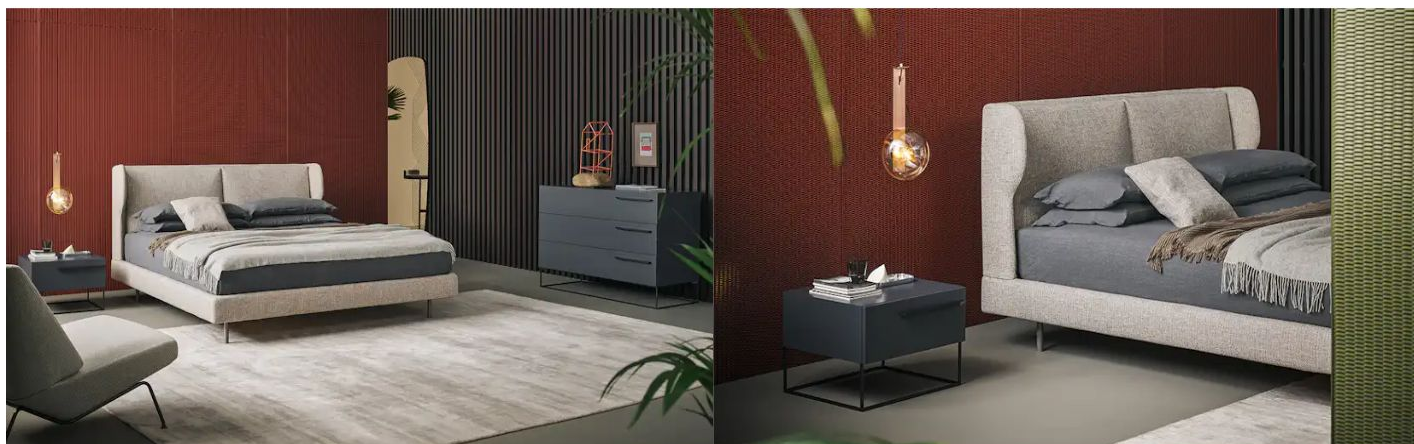

BONALDO

River

The headboard is the true visual focal point of the River double bed, soft and suggestive: the side “wings”, continuation of the front section, are a decorative element and quite cosy. It has great customisation potential, thanks to the choice of numerous fully removable covers available in fabric, leather or eco-leather. A contemporary bed which is perfectly at ease in environments with different aesthetic characteristics and which feels “at home” both in traditional furnishing solutions and when combined with contemporary

design elements. It is the details that characterise a piece of furniture such as the River modern bed: the elegant quality of the workmanship, the materials used and the range of finishes available. The aesthetic point of reference is harmony: the pleasing elegance of the ornamental lines of the headboard is matched by the sobriety of the bed frame and the lightness of the metal feet, available in different colours and finishes.

Height: 101cm

River open

Width: 168-174-194-208cm

Depth: 226-231cm

Height: 101cm

Finishes

FEET

Plus Metal