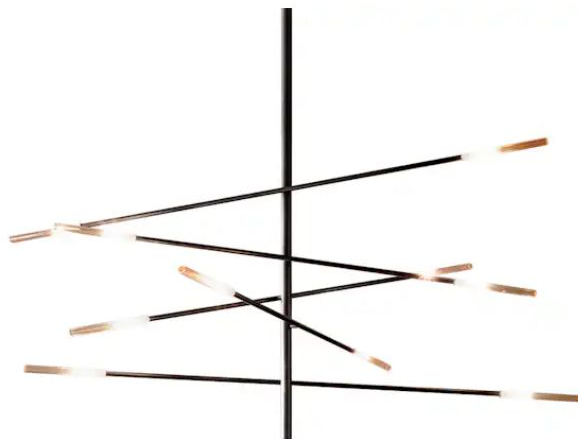

BONALDO

Crossroad

Crossroad is a sculptural design, created by Oriano Favaretto and notable for its end feature that leaves a strongly dynamic mark in a setting. Its basic element is a matt lead-colour painted metal cylinder which encloses the light source at both ends inside a sophisticated amber-coloured glass element. The interplay of light and the criss-crossing of the arms in a multitude of directions makes Crossroad a modern

lamp capable of distinguishing settings, while thanks to its remarkable scenic impact, it represents a functional and decorative element able to create pleasant atmospheres and sensations. The Crossroad collection consists of a suspension lamp and a floor lamp, making it possible to create interesting coordinated combinations.

Data sheet

Suspension

Width: 145cm

Depth: 55cm

Height: 104-124-134-164cm

Floor lamp

Width: 75cm

Depth: 88cm

Height: 210cm

Finishes

LAMPSHADE

Transparent Glass

Glass

Gradient amber

FRAME

Plus Metal