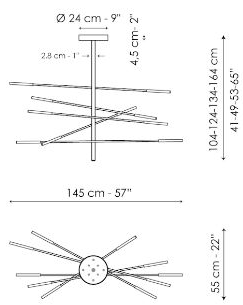

BONALDO

Crossroad

Crossroad is a sculptural design, created by Oriano Favaretto and notable for its end feature that leaves a strongly dynamic mark in a setting. Its basic element is a matt lead-colour painted metal cylinder which encloses the light source at both ends inside a sophisticated amber-coloured glass element. The interplay of light and the criss-crossing of the arms in a multitude of directions makes Crossroad a modern

Data sheet

Suspension

Width: 145cm

Depth: 55cm

Height: 104-124-134-164cm

Floor lamp

Width: 75cm

Depth: 88cm

Height: 210cm

Finishes

LAMPSHADE

Transparent Glass

Glass

Gradient amber

FRAME

Plus Metal