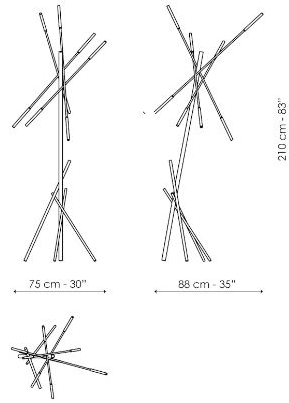

BONALDO

Crossroad

Crossroad is a sculptural design, created by Oriano Favaretto and notable for its end feature that leaves a strongly dynamic mark in a setting. Its basic element is a matt lead-colour painted metal cylinder which encloses the light source at both ends inside a sophisticated amber-coloured glass element. The interplay of light and the criss-crossing of the arms in a multitude of directions makes Crossroad a modern

lamp capable of distinguishing settings, while thanks to its remarkable scenic impact, it represents a functional and decorative element able to create pleasant atmospheres and sensations. The Crossroad collection consists of a suspension lamp and a floor lamp, making it possible to create interesting coordinated combinations.

Data sheet

Suspension

Width: 145cm

Depth: 55cm

Height: 104-124-134-164cm

Floor lamp

Width: 75cm

Depth: 88cm

Height: 210cm

Finishes

LAMPSHADE

Transparent Glass

Glass

Gradient amber

FRAME

Plus Metal