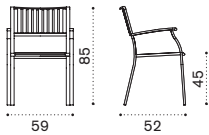

Elisir

Dining armchair

→ 8,5 | 1 box 72X68X102H 23 Kg → 2 pcs

Item

	EIPDB31	Metal lily white
	EIPDB40	Metal mud grey
	EIPDB51	Metal coffee brown

Description

		EICUSEPDAW25	Cushion, nature white
		EICUSEPDAW24	Cushion, nature grey
		CUSEPREIA1	Cushion pratic, ivory
		COVER155	Rain cover 76 x 62 h105 (6 armchairs)

Sunbed