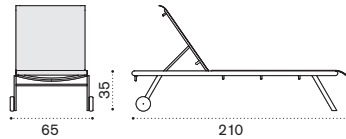

→ 17 | 1 box 67X215X18H 24 Kg

		EILEB31E57	White ethitex + metal lily white
		EILEB40E52	Dove grey ethitex + metal mud grey

Smart – side table 43x35