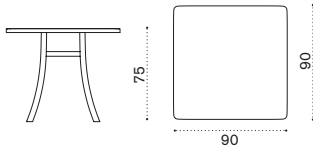

→ 12 | → 2 | 2 boxes 1X 76X77X9H 10 Kg + 1X 45X45X76H 6,5 Kg

- EITPQM1B31
- EITPQM1B40
- EITPQM1B51

- Metal lily white
- Metal mud grey
- Metal coffee brown

Square dining table 80x80

→ 14 | → 4 | 2 boxes 1X 86X89X9H 12,5 Kg + 1X 56X56X76 8 Kg

- EITPQM2B31
- EITPQM2B40
- EITPQM2B51

- Metal lily white
- Metal mud grey
- Metal coffee brown

Elisir

Design: Ethimo

Collection composed of:
 2 seater sofa / lounge armchair
 / coffee table / dining armchair
 / dining chair / round, square and
 rectangular extendable dining table
 / sunbed.

Square dining table 90x90

| Item | Description |
|------------|--------------------|
| EITPQM3B31 | Metal lily white |
| EITPQM3B40 | Metal mud grey |
| EITPQM3B51 | Metal coffee brown |

→ 17 → 4 | 2 boxes 1X 97X99X9H 15,5 Kg + 1X 56X56X76 8 Kg