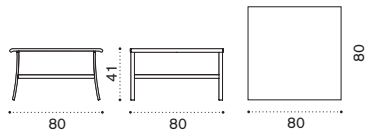

Lounge armchair

→ 18,8 | 1 box 85X90X92H 20 Kg

- EIPLS31
- EIPLS40
- EIPLS51
- EIPLS68

- Metal lily white
- Metal mud grey
- Metal coffee brown
- Metal dark green

- EICUPLAW25 Cushions (seat+back), nature white
- EICUPLAW24 Cushions (seat+back), nature grey
- EICUPLPW87 Cushions (seat+back), beige
- COVER157 Rain cover 78 x 84 h84

Ethimo

Elisir

Square coffee table 80x80

→ 15,5 | 1 box 90X90X50H 20 Kg

Item

- EITCQB31
- EITCQB40
- EITCQB51
- EITCQB68

Description

- Metal lily white
- Metal mud grey
- Metal coffee brown
- Metal dark green