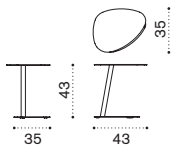

→ 7 | 1 box 56X68X100H 18 Kg → 2 pcs

Ethimo

Elisir

Dining armchair

→ 8,5 | 1 box 72X68X102H 23 Kg → 2 pcs

Item

| | | |
|--|---------|--------------------|
| | EIPDB31 | Metal lily white |
| | EIPDB40 | Metal mud grey |
| | EIPDB51 | Metal coffee brown |

Description

| | | | |
|--|--|--------------|---------------------------------------|
| | | EICUSEPDAW25 | Cushion, nature white |
| | | EICUSEPDAW24 | Cushion, nature grey |
| | | CUSEPREIA1 | Cushion pratic, ivory |
| | | COVER155 | Rain cover 76 x 62 h105 (6 armchairs) |

Sunbed

→ 17 | 1 box 67X215X18H 24 Kg

| | | | |
|--|--|------------|------------------------------------|
| | | EILEB31E57 | White ethitex + metal lily white |
| | | EILEB40E52 | Dove grey ethitex + metal mud grey |

Smart – side table 43x35

→ 3,5 | 1 box 38X50X60H 8,6 Kg → 2 pcs

| | | |
|--|----------|----------------------|
| | SMTCRD31 | Aluminium lily white |
| | SMTCRD40 | Aluminium mud grey |