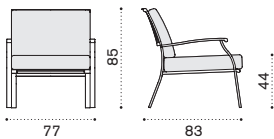

Ethitex
Dove Grey

Fabrics

Acrylic
Ivory

Polypropylene
Beige

Rain cover

Ethi-Care

2 seater sofa

→ 33,5 | 1 box 88X153X92H 40,5 Kg

Item

- EID2S31
- EID2S40
- EID2S51
- EID2S68

Description

- Metal lily white
- Metal mud grey
- Metal coffee brown
- Metal dark green

- EICUD2AW25 Cushion, (seat+2 back) nature white
- EICUD2AW24 Cushion, (seat+2 back) nature grey
- EICUD2PPW87 Cushion, (seat+2 back) beige
- COVER156 Rain cover 148 x 84 h84

Lounge armchair

→ 18,8 | 1 box 85X90X92H 20 Kg

- EIPLS31
- EIPLS40
- EIPLS51
- EIPLS68

- Metal lily white
- Metal mud grey
- Metal coffee brown
- Metal dark green

- EICUPLAW25 Cushions (seat+back), nature white
- EICUPLAW24 Cushions (seat+back), nature grey
- EICUPLPW87 Cushions (seat+back), beige
- COVER157 Rain cover 78 x 84 h84

Ethimo

Elisir

Square coffee table 80x80

→ 15,5 | 1 box 90X90X50H 20 Kg

Item

- EITCQB31
- EITCQB40
- EITCQB51
- EITCQB68

Description

- Metal lily white
- Metal mud grey
- Metal coffee brown
- Metal dark green