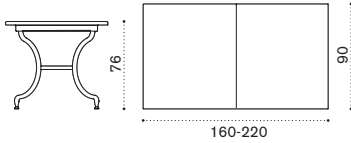

Extendable rectangular dining table 160-220x90