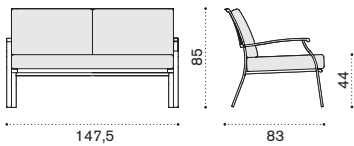

Ethitex
Dove Grey

Fabrics

Acrylic
Ivory

Polypropylene
Beige

Rain cover

Ethi-Care

2 seater sofa

→ 33,5 | 1 box 88X153X92H 40,5 Kg

Item

- EID2S31
- EID2S40
- EID2S51
- EID2S68

Description

- Metal lily white
- Metal mud grey
- Metal coffee brown
- Metal dark green

- EICUD2AW25 Cushion, (seat+2 back) nature white
- EICUD2AW24 Cushion, (seat+2 back) nature grey
- EICUD2PPW87 Cushion, (seat+2 back) beige
- COVER156 Rain cover 148 x 84 h84

Lounge armchair

→ 18,8 | 1 box 85X90X92H 20 Kg

- EIPLS31
- EIPLS40
- EIPLS51
- EIPLS68

- Metal lily white
- Metal mud grey
- Metal coffee brown
- Metal dark green

- EICUPLAW25 Cushions (seat+back), nature white
- EICUPLAW24 Cushions (seat+back), nature grey
- EICUPLPW87 Cushions (seat+back), beige
- COVER157 Rain cover 78 x 84 h84

Ethimo

Elisir

Square coffee table 80x80

→ 15,5 | 1 box 90X90X50H 20 Kg

Item

- EITCQB31
- EITCQB40
- EITCQB51
- EITCQB68

Description

- Metal lily white
- Metal mud grey
- Metal coffee brown
- Metal dark green