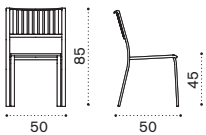

→ 65 → 6-8 | 1 box 121X182X40H 104,5 Kg

Extendable XL rectangular dining table 200-260x100

| | |
|------------|--------------------|
| EITPRM2B31 | Metal lily white |
| EITPRM2B40 | Metal mud grey |
| EITPRM2B51 | Metal coffee brown |

COVER125 Rain cover 201 x 101 h75

→ 85 → 8-10 | 1 box 119X231X41H 121 Kg

Dining chair

| | |
|---------|--------------------|
| EISEB31 | Metal lily white |
| EISEB40 | Metal mud grey |
| EISEB51 | Metal coffee brown |