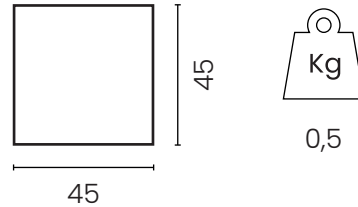

Silent Shadows *Cushion*

DESIGN SHANTELL MARTIN, 2024

Double-faced printed cushion suitable for indoor environments. Available in one size.

Materials

Material: Acrylic
Fabric: Polyester fabric

4810ISS

Product use: Indoor locations

Packaging

No. of parcels: 1
Weight (kg): 1
Volume (m³): 0.032384
Dimensions (LxWxH): 46 x 44 x 16 cm

Made in Italy