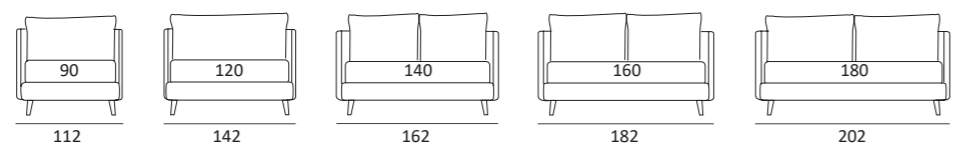

FUN DOUBLE LIFT

DI SERIE:
Piede in legno **Log** h cm 18, colore wengè

OPTIONAL:
Piede in legno **Log** h cm 18, colori bianco, naturale
Piede in metallo **Bill** h cm 18, finitura marrone moka
Piede in metallo **Glam, Peak e Wily** h cm 18, finitura cromo, colori polvere, seta
Piede in metallo **Hop e Max** h cm 18, finitura manganese

AS STANDARD:
Log wooden foot H 18 cm, colour: wenge

OPTIONALS:
Log wooden foot H 18 cm, colours: white, natural
Bill metal foot H 18 cm, brown mocha finish
Glam, Peak and Wily metal foot H 18 cm, chrome finish, colours: powder, silk
Hop and Max metal foot H 18 cm, manganese finish

Tipologie piedi e ruote / Feet and Wheels

PIEDI IN LEGNO WOOD FEET

PIEDI IN METALLO METAL FEET

RUOTA WHEEL