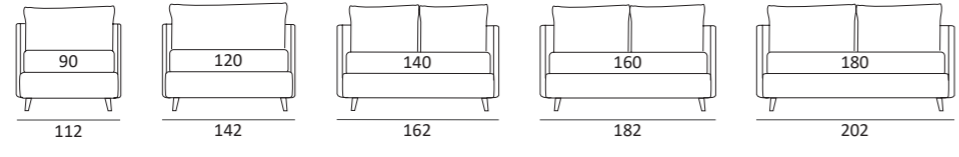

FUN DOUBLE COMPATTO

DI SERIE:
Piede in legno **Log** h cm 14, colore wengè

OPTIONAL:
Piede in legno **Log** h cm 14, colori bianco, naturale
Piede in metallo **Bill** h cm 14, finitura marrone moka
Piede in metallo **Glam, Peak e Wily** h cm 14, finitura cromo, colori polvere, seta
Piede in metallo **Hop e Max** h cm 14, finitura manganese

AS STANDARD:
Log wooden foot H 14 cm, colour: wenge

OPTIONALS:
Log wooden foot H 14 cm, colours: white, natural
Bill metal foot H 14 cm, brown mocha finish
Glam, Peak and Wily metal foot H 14 cm, chrome finish, colours: powder, silk
Hop and Max metal foot H 14 cm, manganese finish