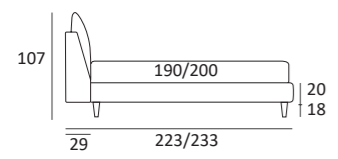

FUN DOUBLE LIFT