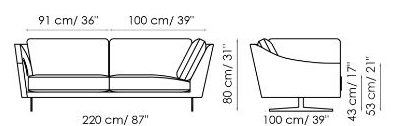

Data sheet

Sofa 280

Width: 280cm
Depth: 100cm
Height: 80cm

Sofa 250

Width: 250cm
Depth: 100cm
Height: 80cm

Sofa 220

Width: 220cm
Depth: 100cm
Height: 80cm

Sofa 190

Width: 190cm
Depth: 100cm
Height: 80cm

End section sofa 230

Width: 230cm
Depth: 100cm
Height: 80cm

End section sofa 200

Width: 200cm
Depth: 100cm
Height: 80cm

End section sofa 170

Width: 170cm
Depth: 100cm
Height: 80cm

Corner sofa 250

Width: 250cm
Depth: 100cm
Height: 80cm

Corner sofa 220

Width: 220cm
Depth: 100cm
Height: 80cm

Chaise longue 120x170

Width: 120cm
 Depth: 170cm
 Height: 80cm

Corner

Width: 100cm
 Depth: 100cm
 Height: 80cm

Meridiana

Width: 100cm
 Depth: 230cm
 Height: 80cm

Pouf 120x70

Width: 120cm
 Depth: 70cm
 Height: 43cm

Pouf 87x87

Width: 87cm
 Depth: 87cm
 Height: 43cm

Lumbar cushion 70x30

Width: 70cm
 Depth: -cm
 Height: 30cm