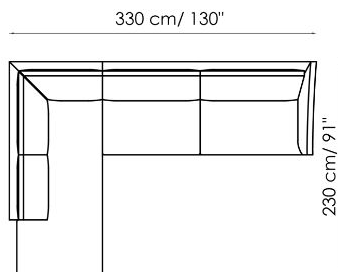

Data sheet

Sofa 280

Width: 280cm
Depth: 100cm
Height: 80cm

Sofa 250

Width: 250cm
Depth: 100cm
Height: 80cm

Sofa 220

Width: 220cm
Depth: 100cm
Height: 80cm

Sofa 190

Corner sofa 250

Width: 250cm
Depth: 100cm
Height: 80cm

Corner sofa 220

Width: 220cm
Depth: 100cm
Height: 80cm

Chaise longue 120x170

Width: 120cm
 Depth: 170cm
 Height: 80cm

Corner

Width: 100cm
 Depth: 100cm
 Height: 80cm

Meridiana

Width: 100cm
 Depth: 230cm
 Height: 80cm

Pouf 120x70

Width: 120cm
 Depth: 70cm
 Height: 43cm

Pouf 87x87

Width: 87cm
 Depth: 87cm
 Height: 43cm

Lumbar cushion 70x30

Width: 70cm
 Depth: -cm
 Height: 30cm

Combination 1

Width: 250cm
 Depth: 100cm
 Height: 80cm

Combination 2

Width: 330cm
 Depth: 230cm
 Height: 80cm

Combination 3

Width: 330cm
 Depth: 230cm
 Height: 80cm

Finishes

FEET