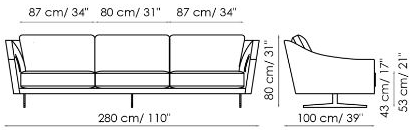

Data sheet

Sofa 280

Width: 280cm
Depth: 100cm
Height: 80cm

Sofa 250

Width: 250cm
Depth: 100cm
Height: 80cm

Sofa 220

Width: 220cm
Depth: 100cm
Height: 80cm

Sofa 190

Width: 190cm
Depth: 100cm
Height: 80cm

End section sofa 230

Width: 230cm
Depth: 100cm
Height: 80cm

End section sofa 200

Width: 200cm
Depth: 100cm
Height: 80cm

End section sofa 170

Width: 170cm
Depth: 100cm
Height: 80cm

Corner sofa 250

Width: 250cm
Depth: 100cm
Height: 80cm

Corner sofa 220

Width: 220cm
Depth: 100cm
Height: 80cm

Chaise longue 120x170

Width: 120cm
 Depth: 170cm
 Height: 80cm

Corner

Width: 100cm
 Depth: 100cm
 Height: 80cm

Meridiana

Width: 100cm
 Depth: 230cm
 Height: 80cm

Pouf 120x70

Width: 120cm
 Depth: 70cm
 Height: 43cm

Pouf 87x87

Width: 87cm
 Depth: 87cm
 Height: 43cm

Lumbar cushion 70x30

Width: 70cm
 Depth: -cm
 Height: 30cm