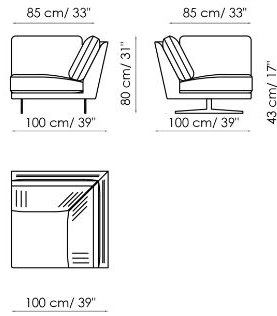

Data sheet

Sofa 280

Width: 280cm
Depth: 100cm
Height: 80cm

Sofa 250

Width: 250cm
Depth: 100cm
Height: 80cm

Sofa 220

Width: 220cm
Depth: 100cm
Height: 80cm

Sofa 190

Width: 190cm
Depth: 100cm
Height: 80cm

End section sofa 230

Width: 230cm
Depth: 100cm
Height: 80cm

End section sofa 200

Width: 200cm
Depth: 100cm
Height: 80cm

End section sofa 170

Width: 170cm
Depth: 100cm
Height: 80cm

Corner sofa 250

Width: 250cm
Depth: 100cm
Height: 80cm

Corner sofa 220

Width: 220cm
Depth: 100cm
Height: 80cm

Chaise longue 120x170

Width: 120cm
 Depth: 170cm
 Height: 80cm

Corner

Width: 100cm
 Depth: 100cm
 Height: 80cm

Meridiana

Width: 100cm
 Depth: 230cm
 Height: 80cm

Pouf 120x70

Width: 120cm
 Depth: 70cm
 Height: 43cm

Pouf 87x87

Width: 87cm
 Depth: 87cm
 Height: 43cm

Lumbar cushion 70x30

Width: 70cm
 Depth: -cm
 Height: 30cm