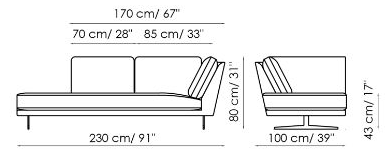

Data sheet

Sofa 280

Width: 280cm
Depth: 100cm
Height: 80cm

Sofa 250

Width: 250cm
Depth: 100cm
Height: 80cm

Sofa 220

Width: 220cm
Depth: 100cm
Height: 80cm

Sofa 190

Width: 190cm
Depth: 100cm
Height: 80cm

End section sofa 230

Width: 230cm
Depth: 100cm
Height: 80cm

End section sofa 200

Width: 200cm
Depth: 100cm
Height: 80cm

End section sofa 170

Width: 170cm
Depth: 100cm
Height: 80cm

Corner sofa 250

Width: 250cm
Depth: 100cm
Height: 80cm

Corner sofa 220

Width: 220cm
Depth: 100cm
Height: 80cm

Chaise longue 120x170

Width: 120cm
 Depth: 170cm
 Height: 80cm

Corner

Width: 100cm
 Depth: 100cm
 Height: 80cm

Meridiana

Width: 100cm
 Depth: 230cm
 Height: 80cm

Pouf 120x70

Width: 120cm
 Depth: 70cm
 Height: 43cm

Pouf 87x87

Width: 87cm
 Depth: 87cm
 Height: 43cm

Lumbar cushion 70x30

Width: 70cm
 Depth: -cm
 Height: 30cm