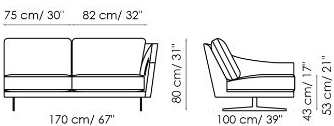

Data sheet

Sofa 280

Width: 280cm
Depth: 100cm
Height: 80cm

Sofa 250

Width: 250cm
Depth: 100cm
Height: 80cm

Sofa 220

Width: 220cm
Depth: 100cm
Height: 80cm

Sofa 190

Width: 190cm
Depth: 100cm
Height: 80cm

End section sofa 230

Width: 230cm
Depth: 100cm
Height: 80cm

End section sofa 200

Width: 200cm
Depth: 100cm
Height: 80cm

End section sofa 170

Width: 170cm
Depth: 100cm
Height: 80cm

Corner sofa 250

Width: 250cm
Depth: 100cm
Height: 80cm

Corner sofa 220

Width: 220cm
Depth: 100cm
Height: 80cm

Chaise longue 120x170

Width: 120cm
 Depth: 170cm
 Height: 80cm

Corner

Width: 100cm
 Depth: 100cm
 Height: 80cm

Meridiana

Width: 100cm
 Depth: 230cm
 Height: 80cm

Pouf 120x70

Width: 120cm
 Depth: 70cm
 Height: 43cm

Pouf 87x87

Width: 87cm
 Depth: 87cm
 Height: 43cm

Lumbar cushion 70x30

Width: 70cm
 Depth: -cm
 Height: 30cm