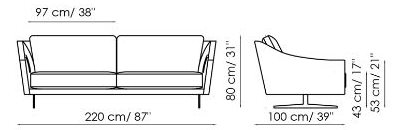

Data sheet

Sofa 280

Width: 280cm
Depth: 100cm
Height: 80cm

Sofa 250

Width: 250cm
Depth: 100cm
Height: 80cm

Sofa 220

Width: 220cm
Depth: 100cm
Height: 80cm

Sofa 190

Width: 190cm
Depth: 100cm
Height: 80cm

End section sofa 230

Width: 230cm
Depth: 100cm
Height: 80cm

End section sofa 200

Width: 200cm
Depth: 100cm
Height: 80cm

End section sofa 170

Width: 170cm
Depth: 100cm
Height: 80cm

Corner sofa 250

Width: 250cm
Depth: 100cm
Height: 80cm

Corner sofa 220

Width: 220cm
Depth: 100cm
Height: 80cm

Chaise longue 120x170

Width: 120cm
 Depth: 170cm
 Height: 80cm

Corner

Width: 100cm
 Depth: 100cm
 Height: 80cm

Meridiana

Width: 100cm
 Depth: 230cm
 Height: 80cm

Pouf 120x70

Width: 120cm
 Depth: 70cm
 Height: 43cm

Pouf 87x87

Width: 87cm
 Depth: 87cm
 Height: 43cm

Lumbar cushion 70x30

Width: 70cm
 Depth: -cm
 Height: 30cm