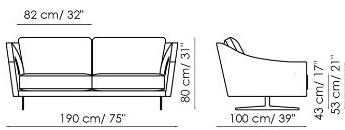

Data sheet

Sofa 280

Width: 280cm
Depth: 100cm
Height: 80cm

Sofa 250

Width: 250cm
Depth: 100cm
Height: 80cm

Sofa 220

Width: 220cm
Depth: 100cm
Height: 80cm

Sofa 190

Width: 190cm
Depth: 100cm
Height: 80cm

End section sofa 230

Width: 230cm
Depth: 100cm
Height: 80cm

End section sofa 200

Width: 200cm
Depth: 100cm
Height: 80cm

End section sofa 170

Width: 170cm
Depth: 100cm
Height: 80cm

Corner sofa 250

Width: 250cm
Depth: 100cm
Height: 80cm

Corner sofa 220

Width: 220cm
Depth: 100cm
Height: 80cm

Chaise longue 120x170

Width: 120cm
 Depth: 170cm
 Height: 80cm

Corner

Width: 100cm
 Depth: 100cm
 Height: 80cm

Meridiana

Width: 100cm
 Depth: 230cm
 Height: 80cm

Pouf 120x70

Width: 120cm
 Depth: 70cm
 Height: 43cm

Pouf 87x87

Width: 87cm
 Depth: 87cm
 Height: 43cm

Lumbar cushion 70x30

Width: 70cm
 Depth: -cm
 Height: 30cm