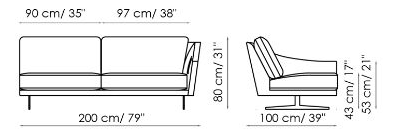

Data sheet

Sofa 280

Width: 280cm
Depth: 100cm
Height: 80cm

Sofa 250

Width: 250cm
Depth: 100cm
Height: 80cm

Sofa 220

Width: 220cm
Depth: 100cm
Height: 80cm

Sofa 190

Width: 190cm
Depth: 100cm
Height: 80cm

End section sofa 230

Width: 230cm
Depth: 100cm
Height: 80cm

End section sofa 200

Width: 200cm
Depth: 100cm
Height: 80cm

End section sofa 170

Width: 170cm
Depth: 100cm
Height: 80cm

Corner sofa 250

Width: 250cm
Depth: 100cm
Height: 80cm

Corner sofa 220

Width: 220cm
Depth: 100cm
Height: 80cm

Chaise longue 120x170

Width: 120cm
 Depth: 170cm
 Height: 80cm

Corner

Width: 100cm
 Depth: 100cm
 Height: 80cm

Meridiana

Width: 100cm
 Depth: 230cm
 Height: 80cm

Pouf 120x70

Width: 120cm
 Depth: 70cm
 Height: 43cm

Pouf 87x87

Width: 87cm
 Depth: 87cm
 Height: 43cm

Lumbar cushion 70x30

Width: 70cm
 Depth: -cm
 Height: 30cm