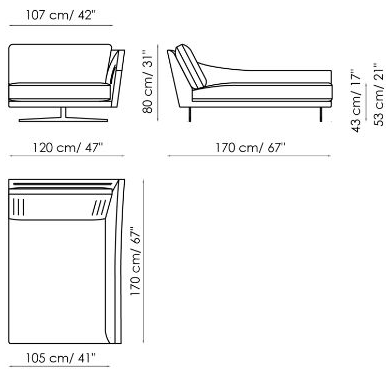

Data sheet

Sofa 280

Width: 280cm
Depth: 100cm
Height: 80cm

Sofa 250

Width: 250cm
Depth: 100cm
Height: 80cm

Sofa 220

Width: 220cm
Depth: 100cm
Height: 80cm

Sofa 190

Width: 190cm
Depth: 100cm
Height: 80cm

End section sofa 230

Width: 230cm
Depth: 100cm
Height: 80cm

End section sofa 200

Width: 200cm
Depth: 100cm
Height: 80cm

End section sofa 170

Width: 170cm
Depth: 100cm
Height: 80cm

Corner sofa 250

Width: 250cm
Depth: 100cm
Height: 80cm

Corner sofa 220

Width: 220cm
Depth: 100cm
Height: 80cm

Chaise longue 120x170

Width: 120cm
 Depth: 170cm
 Height: 80cm

Corner

Width: 100cm
 Depth: 100cm
 Height: 80cm

Meridiana

Width: 100cm
 Depth: 230cm
 Height: 80cm

Pouf 120x70

Width: 120cm
 Depth: 70cm
 Height: 43cm

Pouf 87x87

Width: 87cm
 Depth: 87cm
 Height: 43cm

Lumbar cushion 70x30

Width: 70cm
 Depth: -cm
 Height: 30cm