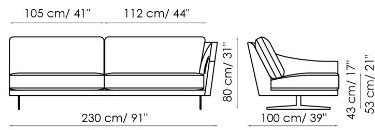

Data sheet

Sofa 280

Width: 280cm
Depth: 100cm
Height: 80cm

Sofa 250

Width: 250cm
Depth: 100cm
Height: 80cm

Sofa 220

Width: 220cm
Depth: 100cm
Height: 80cm

Sofa 190

Width: 190cm
Depth: 100cm
Height: 80cm

End section sofa 230

Width: 230cm
Depth: 100cm
Height: 80cm

End section sofa 200

Width: 200cm
Depth: 100cm
Height: 80cm

End section sofa 170

Width: 170cm
Depth: 100cm
Height: 80cm

Corner sofa 250

Width: 250cm
Depth: 100cm
Height: 80cm

Corner sofa 220

Width: 220cm
Depth: 100cm
Height: 80cm

Chaise longue 120x170

Width: 120cm
 Depth: 170cm
 Height: 80cm

Corner

Width: 100cm
 Depth: 100cm
 Height: 80cm

Meridiana

Width: 100cm
 Depth: 230cm
 Height: 80cm

Pouf 120x70

Width: 120cm
 Depth: 70cm
 Height: 43cm

Pouf 87x87

Width: 87cm
 Depth: 87cm
 Height: 43cm

Lumbar cushion 70x30

Width: 70cm
 Depth: -cm
 Height: 30cm