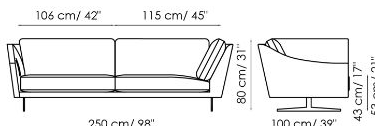

Data sheet

Sofa 280

Width: 280cm
Depth: 100cm
Height: 80cm

Sofa 250

Width: 250cm
Depth: 100cm
Height: 80cm

Sofa 220

Width: 220cm
Depth: 100cm
Height: 80cm

Sofa 190

Width: 190cm
Depth: 100cm
Height: 80cm

End section sofa 230

Width: 230cm
Depth: 100cm
Height: 80cm

End section sofa 200

Width: 200cm
Depth: 100cm
Height: 80cm

End section sofa 170

Width: 170cm
Depth: 100cm
Height: 80cm

Corner sofa 250

Width: 250cm
Depth: 100cm
Height: 80cm

Corner sofa 220

Width: 220cm
Depth: 100cm
Height: 80cm

Chaise longue 120x170

Width: 120cm
 Depth: 170cm
 Height: 80cm

Corner

Width: 100cm
 Depth: 100cm
 Height: 80cm

Meridiana

Width: 100cm
 Depth: 230cm
 Height: 80cm

Pouf 120x70

Width: 120cm
 Depth: 70cm
 Height: 43cm

Pouf 87x87

Width: 87cm
 Depth: 87cm
 Height: 43cm

Lumbar cushion 70x30

Width: 70cm
 Depth: -cm
 Height: 30cm