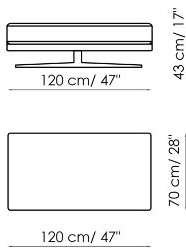

Data sheet

Sofa 280

Width: 280cm
Depth: 100cm
Height: 80cm

Sofa 250

Width: 250cm
Depth: 100cm
Height: 80cm

Sofa 220

Width: 220cm
Depth: 100cm
Height: 80cm

Sofa 190

Width: 190cm
Depth: 100cm
Height: 80cm

End section sofa 230

Width: 230cm
Depth: 100cm
Height: 80cm

End section sofa 200

Width: 200cm
Depth: 100cm
Height: 80cm

End section sofa 170

Width: 170cm
Depth: 100cm
Height: 80cm

Corner sofa 250

Width: 250cm
Depth: 100cm
Height: 80cm

Corner sofa 220

Width: 220cm
Depth: 100cm
Height: 80cm

Chaise longue 120x170

Width: 120cm
 Depth: 170cm
 Height: 80cm

Corner

Width: 100cm
 Depth: 100cm
 Height: 80cm

Meridiana

Width: 100cm
 Depth: 230cm
 Height: 80cm

Pouf 120x70

Width: 120cm
 Depth: 70cm
 Height: 43cm

Pouf 87x87

Width: 87cm
 Depth: 87cm
 Height: 43cm

Lumbar cushion 70x30

Width: 70cm
 Depth: -cm
 Height: 30cm