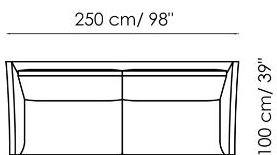

Data sheet

Sofa 280

Width: 280cm
Depth: 100cm
Height: 80cm

Sofa 250

Width: 250cm
Depth: 100cm
Height: 80cm

Sofa 220

Width: 220cm
Depth: 100cm
Height: 80cm

Sofa 190

Corner sofa 250

Width: 250cm
Depth: 100cm
Height: 80cm

Corner sofa 220

Width: 220cm
Depth: 100cm
Height: 80cm

Chaise longue 120x170

Width: 120cm
 Depth: 170cm
 Height: 80cm

Corner

Width: 100cm
 Depth: 100cm
 Height: 80cm

Meridiana

Width: 100cm
 Depth: 230cm
 Height: 80cm

Pouf 120x70

Width: 120cm
 Depth: 70cm
 Height: 43cm

Pouf 87x87

Width: 87cm
 Depth: 87cm
 Height: 43cm

Lumbar cushion 70x30

Width: 70cm
 Depth: -cm
 Height: 30cm

Combination 1

Width: 250cm
 Depth: 100cm
 Height: 80cm

Combination 2

Width: 330cm
 Depth: 230cm
 Height: 80cm

Combination 3

Width: 330cm
 Depth: 230cm
 Height: 80cm

Finishes

FEET