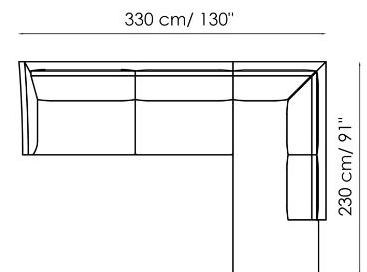

Data sheet

Sofa 280

Width: 280cm
Depth: 100cm
Height: 80cm

Sofa 250

Width: 250cm
Depth: 100cm
Height: 80cm

Sofa 220

Width: 220cm
Depth: 100cm
Height: 80cm

Sofa 190

Corner sofa 250

Width: 250cm
Depth: 100cm
Height: 80cm

Corner sofa 220

Width: 220cm
Depth: 100cm
Height: 80cm

Chaise longue 120x170

Width: 120cm
 Depth: 170cm
 Height: 80cm

Corner

Width: 100cm
 Depth: 100cm
 Height: 80cm

Meridiana

Width: 100cm
 Depth: 230cm
 Height: 80cm

Pouf 120x70

Width: 120cm
 Depth: 70cm
 Height: 43cm

Pouf 87x87

Width: 87cm
 Depth: 87cm
 Height: 43cm

Lumbar cushion 70x30

Width: 70cm
 Depth: -cm
 Height: 30cm

Combination 1

Width: 250cm
 Depth: 100cm
 Height: 80cm

Combination 2

Width: 330cm
 Depth: 230cm
 Height: 80cm

Combination 3

Width: 330cm
 Depth: 230cm
 Height: 80cm

Finishes

FEET