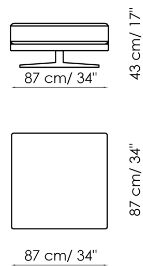

Data sheet

Sofa 280

Width: 280cm
Depth: 100cm
Height: 80cm

Sofa 250

Width: 250cm
Depth: 100cm
Height: 80cm

Sofa 220

Width: 220cm
Depth: 100cm
Height: 80cm

Sofa 190

Width: 190cm
Depth: 100cm
Height: 80cm

End section sofa 230

Width: 230cm
Depth: 100cm
Height: 80cm

End section sofa 200

Width: 200cm
Depth: 100cm
Height: 80cm

End section sofa 170

Width: 170cm
Depth: 100cm
Height: 80cm

Corner sofa 250

Width: 250cm
Depth: 100cm
Height: 80cm

Corner sofa 220

Width: 220cm
Depth: 100cm
Height: 80cm

Chaise longue 120x170

Width: 120cm
 Depth: 170cm
 Height: 80cm

Corner

Width: 100cm
 Depth: 100cm
 Height: 80cm

Meridiana

Width: 100cm
 Depth: 230cm
 Height: 80cm

Pouf 120x70

Width: 120cm
 Depth: 70cm
 Height: 43cm

Pouf 87x87

Width: 87cm
 Depth: 87cm
 Height: 43cm

Lumbar cushion 70x30

Width: 70cm
 Depth: -cm
 Height: 30cm