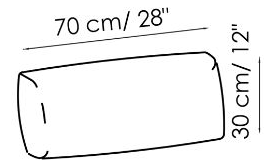

Data sheet

Sofa 280

Width: 280cm
Depth: 100cm
Height: 80cm

Sofa 250

Width: 250cm
Depth: 100cm
Height: 80cm

Sofa 220

Width: 220cm
Depth: 100cm
Height: 80cm

Sofa 190

Corner sofa 250

Width: 250cm
Depth: 100cm
Height: 80cm

Corner sofa 220

Width: 220cm
Depth: 100cm
Height: 80cm

Chaise longue 120x170

Width: 120cm
 Depth: 170cm
 Height: 80cm

Corner

Width: 100cm
 Depth: 100cm
 Height: 80cm

Meridiana

Width: 100cm
 Depth: 230cm
 Height: 80cm

Pouf 120x70

Width: 120cm
 Depth: 70cm
 Height: 43cm

Pouf 87x87

Width: 87cm
 Depth: 87cm
 Height: 43cm

Lumbar cushion 70x30

Width: 70cm
 Depth: -cm
 Height: 30cm

Combination 1

Width: 250cm
 Depth: 100cm
 Height: 80cm

Combination 2

Width: 330cm
 Depth: 230cm
 Height: 80cm

Combination 3

Width: 330cm
 Depth: 230cm
 Height: 80cm

Finishes

FEET