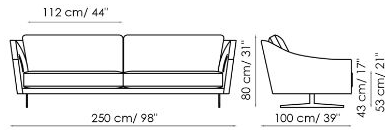

Data sheet

Sofa 280

Width: 280cm
Depth: 100cm
Height: 80cm

Sofa 250

Width: 250cm
Depth: 100cm
Height: 80cm

Sofa 220

Width: 220cm
Depth: 100cm
Height: 80cm

Sofa 190

Width: 190cm
Depth: 100cm
Height: 80cm

End section sofa 230

Width: 230cm
Depth: 100cm
Height: 80cm

End section sofa 200

Width: 200cm
Depth: 100cm
Height: 80cm

End section sofa 170

Width: 170cm
Depth: 100cm
Height: 80cm

Corner sofa 250

Width: 250cm
Depth: 100cm
Height: 80cm

Corner sofa 220

Width: 220cm
Depth: 100cm
Height: 80cm

Chaise longue 120x170

Width: 120cm
 Depth: 170cm
 Height: 80cm

Corner

Width: 100cm
 Depth: 100cm
 Height: 80cm

Meridiana

Width: 100cm
 Depth: 230cm
 Height: 80cm

Pouf 120x70

Width: 120cm
 Depth: 70cm
 Height: 43cm

Pouf 87x87

Width: 87cm
 Depth: 87cm
 Height: 43cm

Lumbar cushion 70x30

Width: 70cm
 Depth: -cm
 Height: 30cm