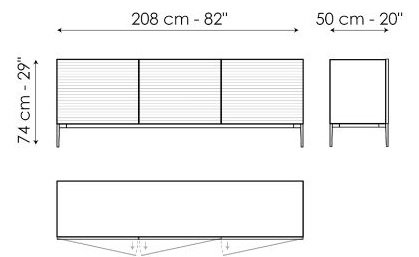

Data sheet

Ruler 138

Width: 138cm

Depth: 50cm

Height: 74cm

Ruler 138

Width: 138cm

Depth: 50cm

Height: 60cm

Ruler 208

Width: 208cm

Depth: 50cm

Height: 74cm

Ruler 208

Width: 208cm

Depth: 50cm

Height: 60cm

Finishes

EXTERNAL STRUCTURE

Wood

Lacquered wood
Mat bronze

Lacquered wood
Mat lead

DOORS

Plus Metal