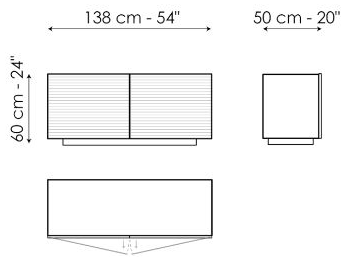

Data sheet

Ruler 138

Width: 138cm

Depth: 50cm

Height: 74cm

Ruler 138

Width: 138cm

Depth: 50cm

Height: 60cm

Ruler 208

Width: 208cm

Depth: 50cm

Height: 74cm

Ruler 208

Width: 208cm

Depth: 50cm

Height: 60cm

Finishes

EXTERNAL STRUCTURE

Wood

Lacquered wood
Mat bronze

Lacquered wood
Mat lead

DOORS

Plus Metal