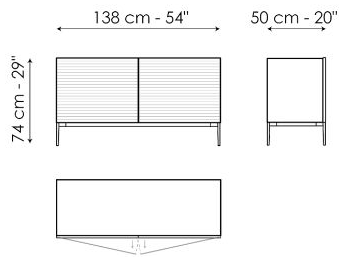

BONALDO

Ruler

A living room sideboard which, as its name indicates, is inspired by the world of geometry. The design of the Ruler sideboard is based on the concept of formal simplicity which is emphasized by the minimalist frame of the sideboard. The eye is drawn to the continuous lines running across the doors

Data sheet

Ruler 138

Width: 138cm

Depth: 50cm

Height: 74cm

Ruler 138

Width: 138cm

Depth: 50cm

Height: 60cm

Ruler 208

Width: 208cm

Depth: 50cm

Height: 74cm

Ruler 208

Width: 208cm

Depth: 50cm

Height: 60cm

Finishes

EXTERNAL STRUCTURE

Wood

Lacquered wood
Mat bronze

Lacquered wood
Mat lead

DOORS

Plus Metal