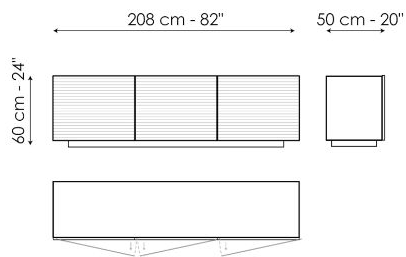

Data sheet

Ruler 138

Width: 138cm

Depth: 50cm

Height: 74cm

Ruler 138

Width: 138cm

Depth: 50cm

Height: 60cm

Ruler 208

Width: 208cm

Depth: 50cm

Height: 74cm

Ruler 208

Width: 208cm

Depth: 50cm

Height: 60cm

Finishes

EXTERNAL STRUCTURE

Wood

Lacquered wood
Mat bronze

Lacquered wood
Mat lead

DOORS

Plus Metal