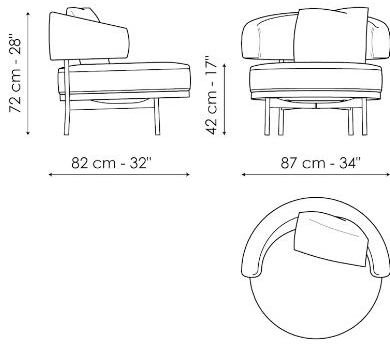

## Neilly lounge

Width: 82cm

Depth: 87cm

Height: 72cm