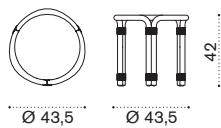

→ 9 | 1 box 48X48X48H 15 Kg

RTTCTM1H2T5MM	Pickled teak + mosaic marble
RTTCTM1H2T5PSL	Pickled teak + london smoke
RTTCTM1H2T5MC	Pickled teak + cipollino marble
RTTCTM1H2T5MS	Pickled teak + carrara marble
RTTCTM1H2D57MM	Alu. burnished brass + mosaic marble
RTTCTM1H2D57PSL	Alu. burnished brass + london smoke
RTTCTM1H2D57MC	Alu. burnished brass + cipollino marble
RTTCTM1H2D57MS	Alu. burnished brass + carrara marble

COVER647 Rain cover Ø45 h41