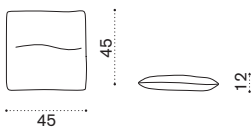

→ 0,5

RTCUSCQPP40	Back cushion, ice
RTCUSCQPP41	Back cushion, aegean blue
RTCUSCQPP42	Back cushion, leofanto 1
RTCUSCQPP43	Back cushion, carmide 11
RTCUSCQPP29	Back cushion, chartreuse
RTCUSCQA54	Back cushion, amazone