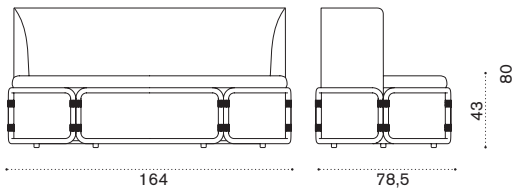

Rotin

Design: Zanellato / Bortotto

Collection composed of:
2 seater sofa / lounge armchair
/ pouf / coffee table

FSC™ certified product

2 seater sofa

→ 46 1 box 170X82X93H 66 Kg

Item	Description
RTD2T5P13	Pickled teak + rust fabric
RTD2T5PP40	Pickled teak + ice fabric
RTD2T5PP41	Pickled teak + aegean blue fabric
RTD2D57P13	Alu. burnished brass + rust fabric
RTD2D57PP40	Alu. burnished brass + ice fabric
RTD2D57PP41	Alu. burnished brass + aegean blue fabric