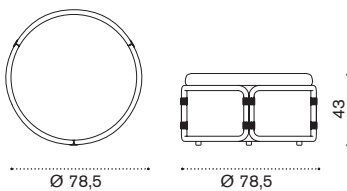

Pouf

→ 17 1 box 85X85X54H 22 Kg

RTPUT5P13	Pickled teak + rust fabric
RTPUT5PP40	Pickled teak + ice fabric
RTPUT5PP41	Pickled teak + aegean blue fabric
RTPUD57P13	Alu. burnished brass + rust fabric
RTPUD57PP40	Alu. burnished brass + ice fabric
RTPUD57PP41	Alu. burnished brass + aegean blue fabric

COVER645 Rain cover Ø80 h42

Back cushion 45x45 cm