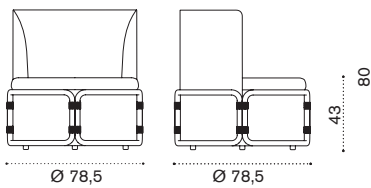

Lounge armchair

→ 22,5 1 box 85X84X85H 29,5 Kg

RTPLT5P13	Pickled teak + rust fabric
RTPLT5PP40	Pickled teak + aegean ice fabric
RTPLT5PP41	Pickled teak + aegean blue fabric
RTPLD57P13	Alu. burnished brass + rust fabric
RTPLD57PP40	Alu. burnished brass + aegean ice fabric
RTPLD57PP41	Alu. burnished brass + aegean blue fabric

COVER644 Rain cover Ø80 h79