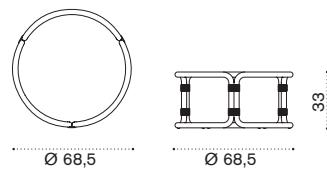

Rotin

Back cushion 50x30 cm

→ 0,5

Item	Description
RTCUSCRP29	Back cushion, chartreuse
RTCUSCRPP40	Back cushion, ice
RTCUSCRPP43	Back cushion, carmide 11
RTCUSCRPP42	Back cushion, leofanto 1

Coffee table Ø68,5 H33

→ 9,5 | 1 box 75X75X40H 13,5 Kg

RTTCTM2H1T5MM	Pickled teak + marble mosaic
RTTCTM2H1T5PSL	Pickled teak + london smoke
RTTCTM2H1T5MC	Pickled teak + cipollino marble
RTTCTM2H1T5MS	Pickled teak + carrara marble
RTTCTM2H1D57MM	Alu. burnished brass + marble mosaic
RTTCTM2H1D57PSL	Alu. burnished brass + london smoke
RTTCTM2H1D57MC	Alu. burnished brass + cipollino marble
RTTCTM2H1D57MS	Alu. burnished brass + carrara marble