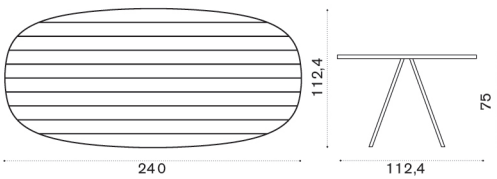

Esedra

Dining armchair

→ 13 | 1 box 60X70X90H 23 Kg

Item	Description
● ESPDH1WNFD43	Tight natwick + warmwhite
● ESPDH1WNHD43	Wide natwick + warmwhite
● ESCUPDAW25	Cushions, seat+back, nature white
● COVER219	Rain cover 66 x 56 h75

Oval dining table 240x112,4

→ 55 | 8 | 1 box 127X252X38H 95 Kg

● ESTPOD43T5	Warmwhite + pickled teak
● COVER218	Rain cover 241 x 113 h74

Square dining table 90x90