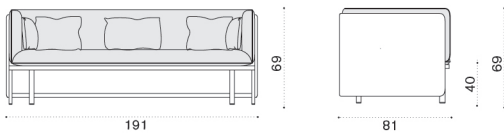

→ 50 | 1 box 83X194X102H 82,5 Kg

ESD3H1WNFD43	Tight netwick + warmwhite
ESD3H1WNHD43	Wide netwick + warmwhite
ESCUD3AW25	Cushions, seat+5 back, nature white
COVER212	Rain cover 192 x 82 h68

3 seater high back sofa