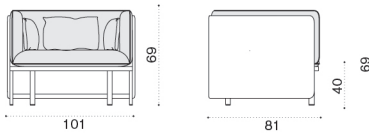

## Lounge armchair

→ 32 | 1 box 89X111X103,5H 50,7 Kg

Item	Description
ESPLH1WNFD43	Tight netwick + warmwhite
ESPLH1WNHD43	Wide netwick + warmwhite
ESCUPLAW25	Cushions, seat+3 back, nature white
COVER210	Rain cover 102 x 82 h68