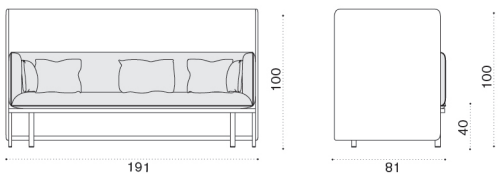

→ 53 | 1 box 83X194X120H 86,5 Kg

ESD3H2WNFD43	Tight netwick + warmwhite
ESD3H2WNHD43	Wide netwick + warmwhite
ESCUD3AW25	Cushions, seat+5 back, nature white
ESCUTEA25	Headrest cushion, nature white
COVER213	Rain cover 192 x 82 h99