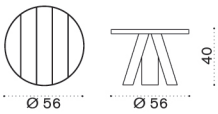

→ 8 | 1 box 61X61X44H 11 Kg

ESTCTD43T5	Warmwhite + pickled teak
COVER215	Rain cover Ø 57 h39