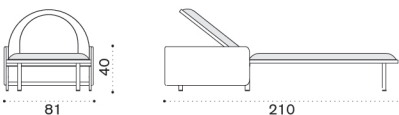

→ 44 | 2 boxes 1X 85X218X48H 48 Kg + 1X 130X70X20H 7 Kg

ESLEWNFD43T5	Tight natwick + warmwhite + p. teak
ESCULEAW25	Mattress, nature white
COVER311	Rain cover 83 x 212 h40