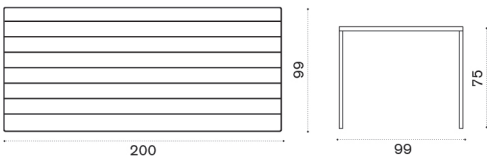

→ 54 | 8 | 1 box 119X231X41H 84 Kg

● ESTPRD43T5	Warmwhite + pickled teak
● COVER125	Rain cover 201 x 101 h75