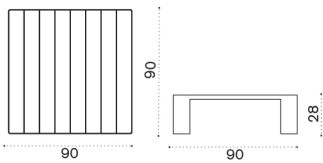

Esedra

Design: Luca Nichetto

Square coffee table 90x90

→ 19 | 1 box 97X97X33H 24 Kg

Item	Description
ESTCQD43T5	Warmwhite + pickled teak
COVER214	Rain cover 91 x 91 h27

Round coffee table Ø56