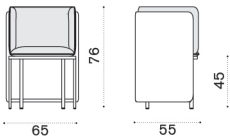

Esedra

Dining armchair

→ 13 | 1 box 60X70X90H 23 Kg

Item	Description
● ESPDH1WNFD43	Tight natwick + warmwhite
● ESPDH1WNHD43	Wide natwick + warmwhite
● ESCUPDAW25	Cushions, seat+back, nature white
● COVER219	Rain cover 66 x 56 h75

Oval dining table 240x112,4