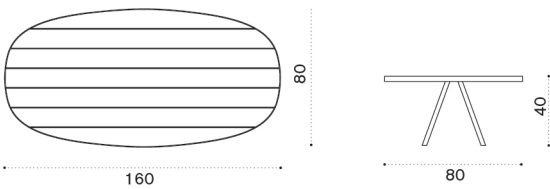

Oval coffee table 160x80

→ 21 | 1 box 83X164X43H 28 Kg

ESTCOD43T5	Warmwhite + pickled teak
COVER312	Rain cover 162 x 81 h40

Sunbed