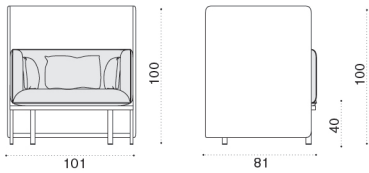

→ 35 | 1 box 89X111X133H 55,7 Kg

ESPLH2WNFD43	Tight netwick + warmwhite
ESPLH2WNHD43	Wide netwick + warmwhite
ESCUPLAW25	Cushions, seat+3 back, nature white
ESCUTEA25	Headrest cushion, nature white
COVER211	Rain cover 102 x 82 h99

3 seater sofa