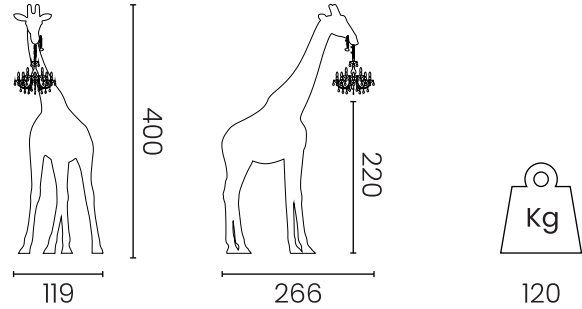

## Giraffe In Love Outdoor Lamp

DESIGN MARCANTONIO

Handmade floor Lamp in painted fiberglass with hanging methacrylate Marie-Therese style LED chandelier.

Suitable for indoor and outdoor locations.

### Main specifications

Lamp category:	18 x PCB LED 39W
Source flux (lm):	5040
Light color (K):	3000
Light emission:	Diffused
Dimmable:	No
Plug type:	EU
Product use:	Indoor and outdoor

### Packaging

No. of parcels:	2
<b>Giraffe</b>	
Weight (kg):	400
Volume (m <sup>3</sup> ):	10
Dimensions (LxWxH):	442 x 112 x 215 cm

### Chandelier

Weight (kg):	16
Volume (m <sup>3</sup> ):	1
Dimensions (LxWxH):	110 x 110 x 90 cm

Made in Italy