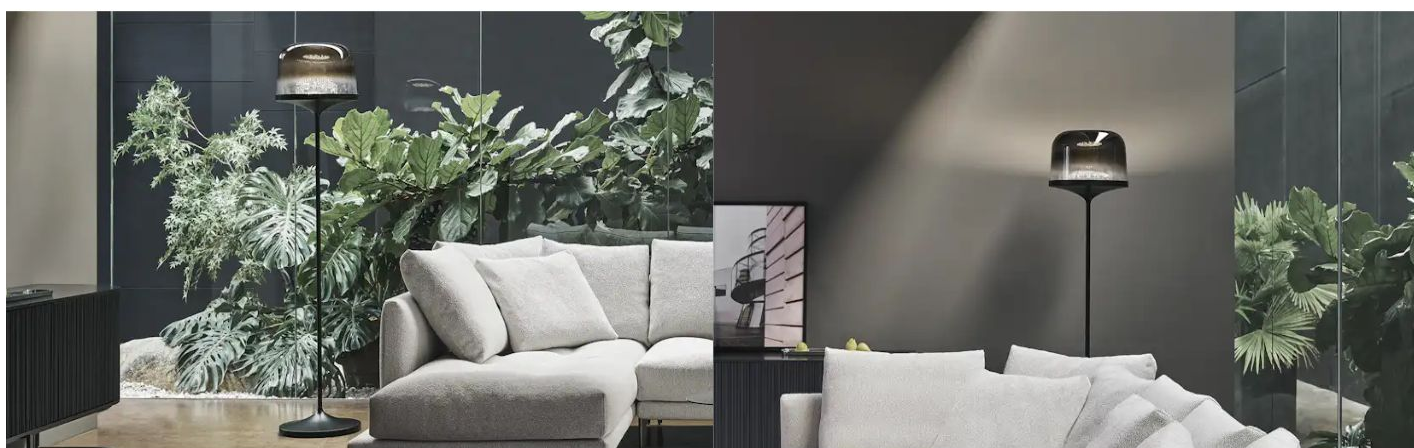

BONALDO

Pin

Designer: **Dondoli and Poggi**

The Pin design floor lamp for living rooms has a striking blown glass lampshade which contrasts with its slender metal frame. Pin's linear design fits seamlessly into any home

setting, a discreet presence that illuminates by defining a precise point in space. It is available with a smoked lampshade and a lead base.

Data sheet

Pin floor lamp
Width: 40cm
Depth: 40cm
Height: 175cm