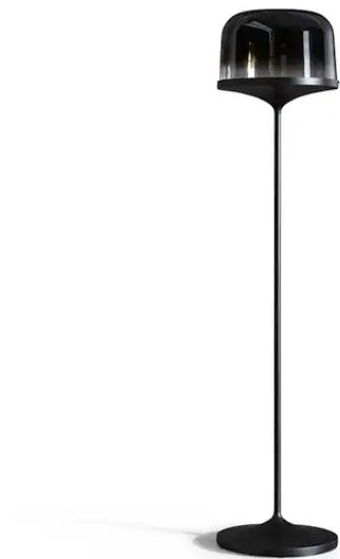

BONALDO

Pin

Designer: **Dondoli and Poggi**

The Pin design floor lamp for living rooms has a striking blown glass lampshade which contrasts with its slender metal frame. Pin's linear design fits seamlessly into any home

setting, a discreet presence that illuminates by defining a precise point in space. It is available with a smoked lampshade and a lead base.

Data sheet

Pin floor lamp
Width: 40cm
Depth: 40cm
Height: 175cm

Finishes

LAMPSHADE

Transparent Glass

Glass
Smoked

STRUCTURE

Plus Metal

Painted metal
Mat lead

Materials, fabrics, leathers, colors and finishes are approximate and may slightly differ from actual ones. You can find the complete collection of Bonaldo fabrics and leathers on the website