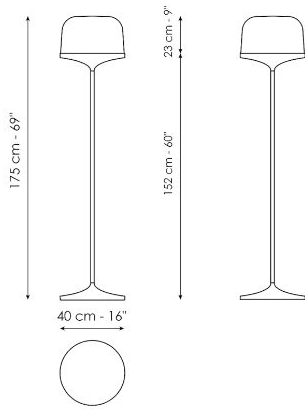

BONALDO

Pin

Designer: **Dondoli and Poggi**

The Pin design floor lamp for living rooms has a striking blown glass lampshade which contrasts with its slender metal frame. Pin's linear design fits seamlessly into any home

setting, a discreet presence that illuminates by defining a precise point in space. It is available with a smoked lampshade and a lead base.

Data sheet

Pin floor lamp
Width: 40cm
Depth: 40cm
Height: 175cm