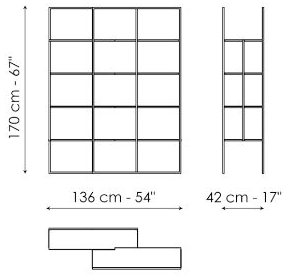

BONALDO

Optic

Designer: **Marco Zito**

Like in a dance, the Optic's two supporting frames perfectly slide together to create a spacious system of staggered shelves: the metal bookcase shelves are wider in the middle to accommodate large objects, while the side shelves are lighter and cantilevered. The shifted frames give the

bookcase a striking 3D effect and permit different configurations in the space: side by side on the wall, overlapping or in the centre of the room joined with an "L" arrangement as a partition within the room.

Data sheet

Width: 136cm
Depth: 42cm
Height: 170cm

Finishes

FRAME AND SHELVES

Plus Metal

Painted metal
Mat bronze

Painted metal
Mat lead

Painted metal
Mat pearl gold