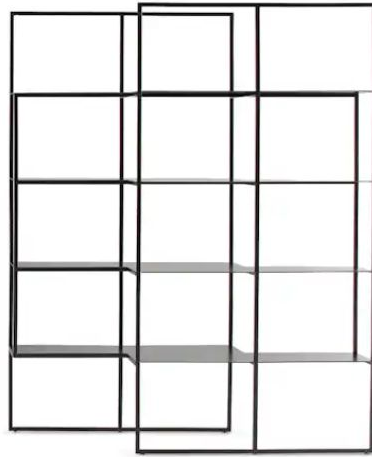

BONALDO

Optic

Designer: **Marco Zito**

Like in a dance, the Optic's two supporting frames perfectly slide together to create a spacious system of staggered shelves: the metal bookcase shelves are wider in the middle to accommodate large objects, while the side shelves are lighter and cantilevered. The shifted frames give the

bookcase a striking 3D effect and permit different configurations in the space: side by side on the wall, overlapping or in the centre of the room joined with an "L" arrangement as a partition within the room.

Data sheet

Width: 136cm
Depth: 42cm
Height: 170cm

Finishes

FRAME AND SHELVES

Plus Metal

Painted metal
Mat bronze

Painted metal
Mat lead

Painted metal
Mat pearl gold