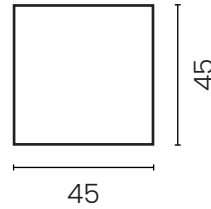

Who Are You Cushion

DESIGN SHANTELL MARTIN, 2024

Double-faced printed cushion suitable for indoor environments. Available in one size.

Materials

Material:

Acrylic

Fabric:

Polyester fabric

48101WA

Product use:

Indoor locations

Packaging

No. of parcels:

1

Weight (kg):

1

Volume (m³):

0.032384

Dimensions (LxWxH):

46 x 44 x 16 cm

Made in Italy