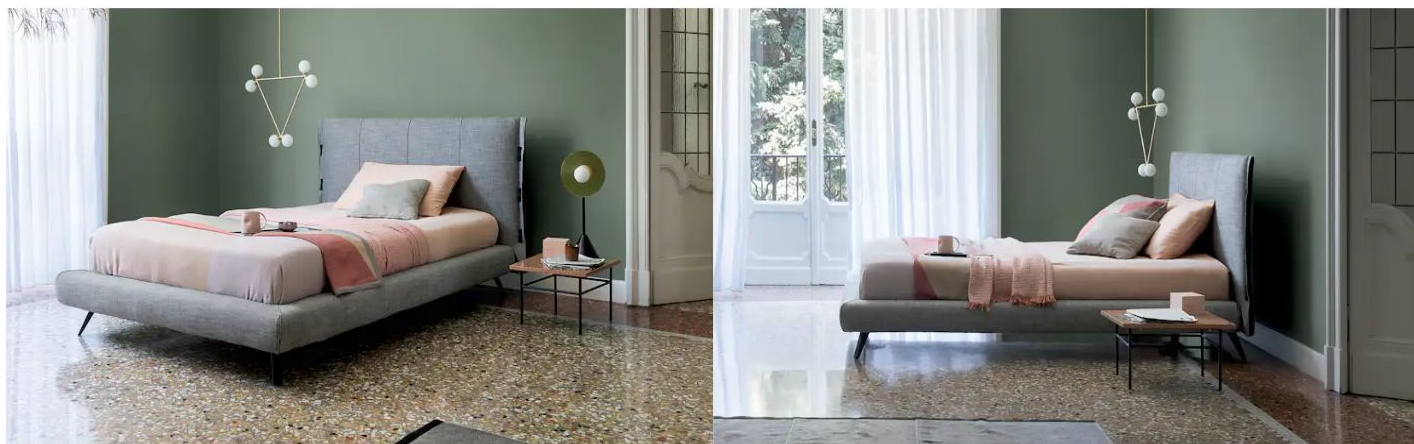

## Cuff single bed

Designer: **Mauro Lipparini**

Available in double or single versions, Cuff is a bed made elegant by the exquisite details that characterize it: from the frog fastenings that adorn the two flaps which cover the padded headboard, to the pleating that runs vertically and the leather inserts that also enrich the modern single bed. Available with completely removable cover in fabric, leather or eco-leather, the Cuff modern single bed is produced in

various versions: with feet in painted metal (Cuff), higher headboard (Cuff hi), thicker bed frame, low feet in painted wood and low (Cuff plus) or high (Cuff hi plus) headboard. In the versions with storage (Cuff open and Cuff hi open), valuable additional space is provided for storing covers, cushions and everything necessary for the bedroom.