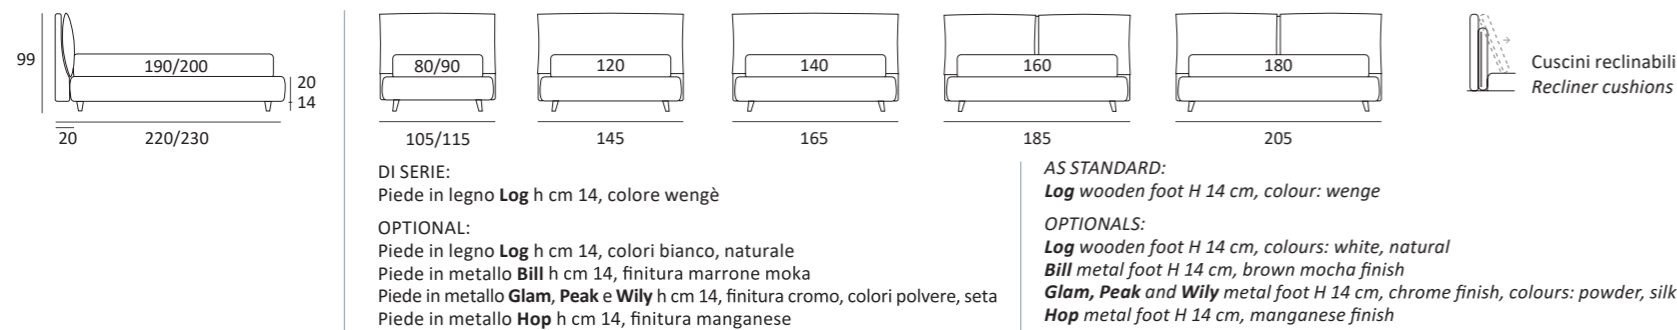

QUIET

QUIET COMPATTO

QUIET LIFT

Tipologie piedi e ruote / Feet and Wheels

PIEDI IN LEGNO WOOD FEET

Piede **CUBIC**
H cm 6-10, colori grigio, wengè
H 6-10 cm, colours grey, wenge

Piede **LOG**
H cm 14-18, colori bianco, naturale, wengè
H 14-18 cm, colours white, natural, wenge

PIEDI IN METALLO METAL FEET

Piede **BILL**
H cm 14-18, finitura marrone moka
H 14-18 cm, brown mocha finish

Piede **GLAM**
H cm 14-18-24, finitura cromo, colori polvere, seta
H 14-18-24 cm, chrome finish, colours powder, silk

Piede **HOP**
H cm 14-18-24, finitura manganese
H 14-18-24 cm, manganese finish

Piede **PEAK**
H cm 14-18, finitura cromo, colori polvere, seta
H 14-18 cm, chrome finish, colours powder, silk

Piede **WILY**
H cm 14-18-24, finitura cromo, colori polvere, seta
H 14-18-24 cm, chrome finish, colours powder, silk