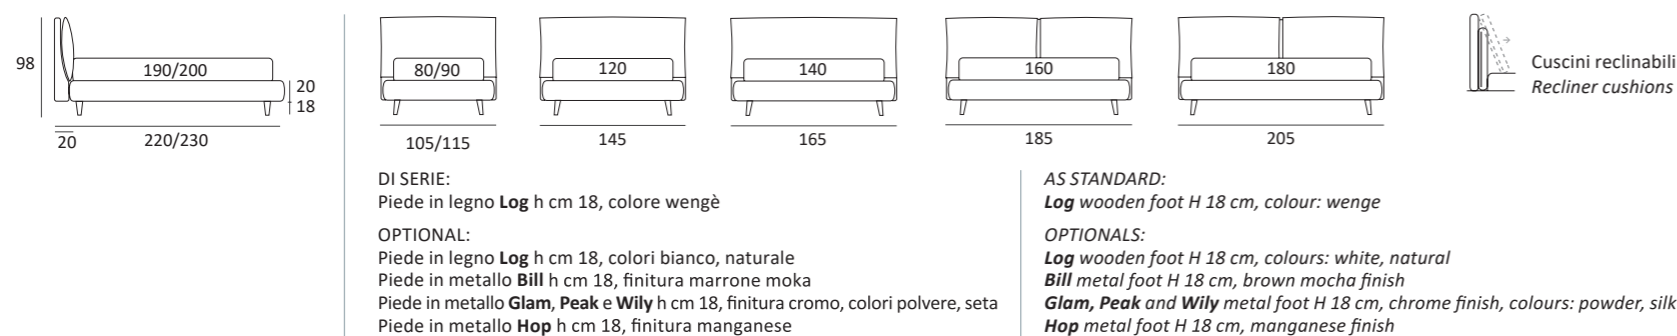

QUIET

QUIET COMPATTO

QUIET LIFT

Tipologie piedi e ruote / Feet and Wheels

PIEDI IN LEGNO WOOD FEET

Piede **CUBIC**
H cm 6-10, colori grigio, wengè
H 6-10 cm, colours grey, wenge

Piede **LOG**
H cm 14-18, colori bianco, naturale, wengè
H 14-18 cm, colours white, natural, wenge

PIEDI IN METALLO METAL FEET

Piede **BILL**
H cm 14-18, finitura marrone moka
H 14-18 cm, brown mocha finish

Piede **GLAM**
H cm 14-18-24, finitura cromo, colori polvere, seta
H 14-18-24 cm, chrome finish, colours powder, silk

Piede **HOP**
H cm 14-18-24, finitura manganese
H 14-18-24 cm, manganese finish

Piede **PEAK**
H cm 14-18, finitura cromo, colori polvere, seta
H 14-18 cm, chrome finish, colours powder, silk

Piede **WILY**
H cm 14-18-24, finitura cromo, colori polvere, seta
H 14-18-24 cm, chrome finish, colours powder, silk