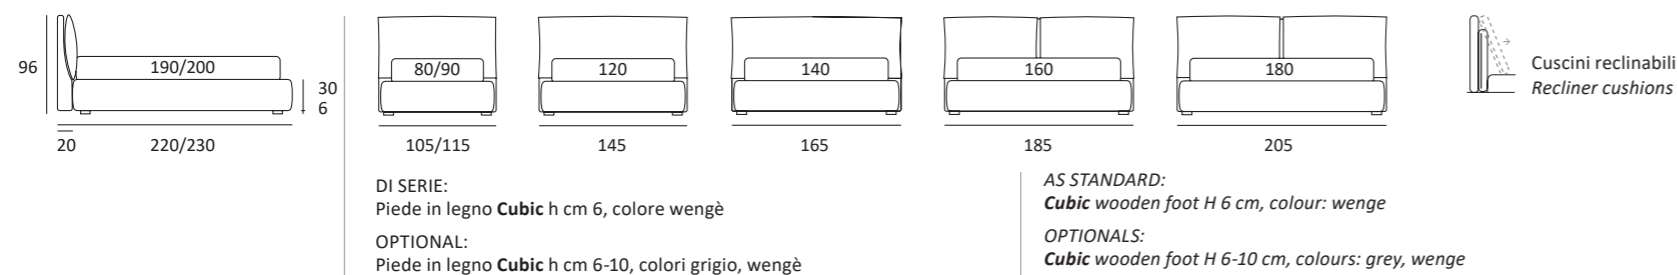

QUIET

QUIET COMPATTO

QUIET LIFT

Tipologie piedi e ruote / Feet and Wheels

PIEDI IN LEGNO WOOD FEET

Piede **CUBIC**
H cm 6-10, colori grigio, wengè
H 6-10 cm, colours grey, wenge

Piede **LOG**
H cm 14-18, colori bianco, naturale, wengè
H 14-18 cm, colours white, natural, wenge

PIEDI IN METALLO METAL FEET

Piede **BILL**
H cm 14-18, finitura marrone moka
H 14-18 cm, brown mocha finish

Piede **GLAM**
H cm 14-18-24, finitura cromo, colori polvere, seta
H 14-18-24 cm, chrome finish, colours powder, silk

Piede **HOP**
H cm 14-18-24, finitura manganese
H 14-18-24 cm, manganese finish

Piede **PEAK**
H cm 14-18, finitura cromo, colori polvere, seta
H 14-18 cm, chrome finish, colours powder, silk

Piede **WILY**
H cm 14-18-24, finitura cromo, colori polvere, seta
H 14-18-24 cm, chrome finish, colours powder, silk