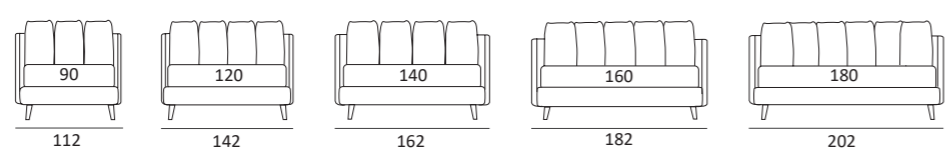

FUN LIFT

DI SERIE:
Piede in legno **Log** h cm 18, colore wengè

OPTIONAL:
Piede in legno **Log** h cm 18, colori bianco, naturale
Piede in metallo **Bill** h cm 18, finitura marrone moka
Piede in metallo **Glam, Peak e Wily** h cm 18, finitura cromo, colori polvere, seta
Piede in metallo **Hop e Max** h cm 18, finitura manganese

AS STANDARD:
Log wooden foot H 18 cm, colour: wenge

OPTIONALS:
Log wooden foot H 18 cm, colours: white, natural
Bill metal foot H 18 cm, brown mocha finish
Glam, Peak and Wily metal foot H 18 cm, chrome finish, colours: powder, silk
Hop and Max metal foot H 18 cm, manganese finish

Tipologie piedi e ruote / Feet and Wheels

PIEDI IN LEGNO WOOD FEET

PIEDI IN METALLO METAL FEET

RUOTA WHEEL