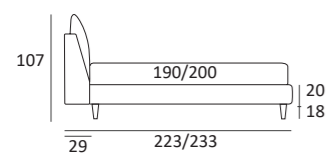

FUN

DI SERIE:
Piede in legno **Cubic** h cm 6, colore wengè

OPTIONAL:
Piede in legno **Cubic** h cm 6-10, colori grigio, wengè
Ruote **Carry**

AS STANDARD:
Cubic wooden foot H 6 cm, colour: wenge

OPTIONALS:
Cubic wooden foot H 6-10 cm, colours: grey, wenge
Carry wheels

FUN COMPATTO

DI SERIE:
Piede in legno **Log** h cm 14, colore wengè

OPTIONAL:
Piede in legno **Log** h cm 14, colori bianco, naturale
Piede in metallo **Bill** h cm 14, finitura marrone moka
Piede in metallo **Glam, Peak e Wily** h cm 14, finitura cromo, colori polvere, seta
Piede in metallo **Hop e Max** h cm 14, finitura manganese

AS STANDARD:
Log wooden foot H 14 cm, colour: wenge

OPTIONALS:
Log wooden foot H 14 cm, colours: white, natural
Bill metal foot H 14 cm, brown mocha finish
Glam, Peak and Wily metal foot H 14 cm, chrome finish, colours: powder, silk
Hop and Max metal foot H 14 cm, manganese finish

FUN LIFT

DI SERIE:
Piede in legno **Log** h cm 18, colore wengè

OPTIONAL:
Piede in legno **Log** h cm 18, colori bianco, naturale
Piede in metallo **Bill** h cm 18, finitura marrone moka
Piede in metallo **Glam, Peak e Wily** h cm 18, finitura cromo, colori polvere, seta
Piede in metallo **Hop e Max** h cm 18, finitura manganese

AS STANDARD:
Log wooden foot H 18 cm, colour: wenge

OPTIONALS:
Log wooden foot H 18 cm, colours: white, natural
Bill metal foot H 18 cm, brown mocha finish
Glam, Peak and Wily metal foot H 18 cm, chrome finish, colours: powder, silk
Hop and Max metal foot H 18 cm, manganese finish

Tipologie piedi e ruote / Feet and Wheels

PIEDI IN LEGNO WOOD FEET

PIEDI IN METALLO METAL FEET

RUOTA WHEEL