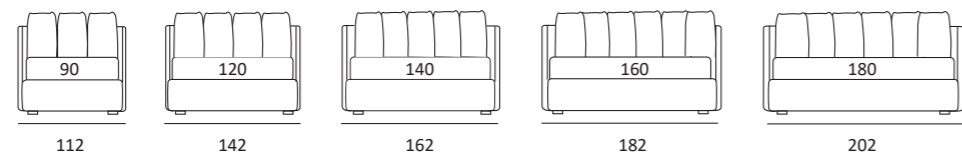

FUN

DI SERIE:
Piede in legno **Cubic** h cm 6, colore wengè

OPTIONAL:
Piede in legno **Cubic** h cm 6-10, colori grigio, wengè
Ruote **Carry**

AS STANDARD:
Cubic wooden foot H 6 cm, colour: wenge

OPTIONALS:
Cubic wooden foot H 6-10 cm, colours: grey, wenge
Carry wheels

FUN COMPATTO

DI SERIE:
Piede in legno **Log** h cm 14, colore wengè

OPTIONAL:
Piede in legno **Log** h cm 14, colori bianco, naturale
Piede in metallo **Bill** h cm 14, finitura marrone moka
Piede in metallo **Glam, Peak e Wily** h cm 14, finitura cromo, colori polvere, seta
Piede in metallo **Hop e Max** h cm 14, finitura manganese

AS STANDARD:
Log wooden foot H 14 cm, colour: wenge

OPTIONALS:
Log wooden foot H 14 cm, colours: white, natural
Bill metal foot H 14 cm, brown mocha finish
Glam, Peak and Wily metal foot H 14 cm, chrome finish, colours: powder, silk
Hop and Max metal foot H 14 cm, manganese finish

Piede **WILY**
H cm 14-18-24, finitura cromo, colori polvere, seta
H 14-18-24 cm, chrome finish, colours powder, silk

RUOTA WHEEL

Ruota **CARRY**
H cm 8
H 8 cm