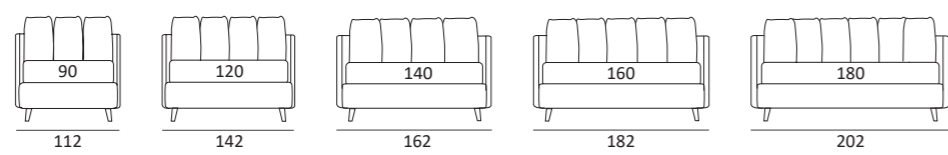

FUN

DI SERIE:
Piede in legno **Cubic** h cm 6, colore wengè

OPTIONAL:
Piede in legno **Cubic** h cm 6-10, colori grigio, wengè
Ruote **Carry**

AS STANDARD:
Cubic wooden foot H 6 cm, colour: wenge

OPTIONALS:
Cubic wooden foot H 6-10 cm, colours: grey, wenge
Carry wheels

FUN COMPATTO

DI SERIE:
Piede in legno **Log** h cm 14, colore wengè

OPTIONAL:
Piede in legno **Log** h cm 14, colori bianco, naturale
Piede in metallo **Bill** h cm 14, finitura marrone moka
Piede in metallo **Glam, Peak e Wily** h cm 14, finitura cromo, colori polvere, seta
Piede in metallo **Hop e Max** h cm 14, finitura manganese

AS STANDARD:
Log wooden foot H 14 cm, colour: wenge

OPTIONALS:
Log wooden foot H 14 cm, colours: white, natural
Bill metal foot H 14 cm, brown mocha finish
Glam, Peak and Wily metal foot H 14 cm, chrome finish, colours: powder, silk
Hop and Max metal foot H 14 cm, manganese finish

Piede **WILY**
H cm 14-18-24, finitura cromo, colori polvere, seta
H 14-18-24 cm, chrome finish, colours powder, silk

RUOTA WHEEL

Ruota **CARRY**
H cm 8
H 8 cm