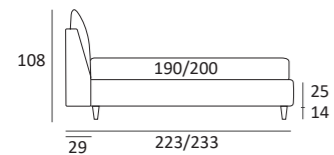

FUN COMPATTO