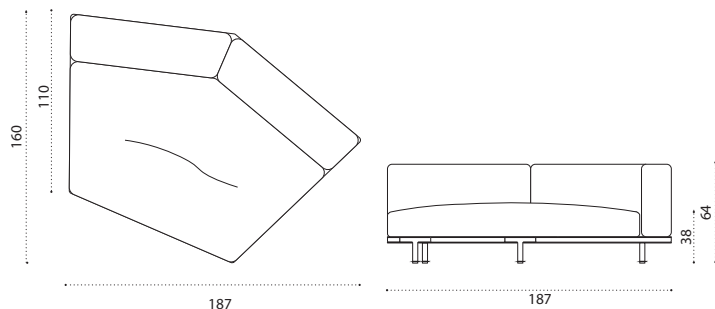

Yacht Collection / Costiera ^{new}

Design: Christophe Pillet

Collection composed of:
armchair / sofa modular
/ sofa / daybed

XL Corner module

Item	Description
CIAUD69T1PP56	Alu. carbon/teak + maiorca
CIAUD69PP56	Alu. carbon + maiorca
CIAUD69APP56	Alu. carbon/accoya + maiorca
CIAUD70T1PP56	Alu. silver/teak + maiorca
CIAUD70PP56	Alu. silver + maiorca
CIAUD70APP56	Alu. silver/accoya + maiorca

COVER702 Rain cover 188 x 167 h64

→ 45 | 1 box 189X162X67H 65 Kg

XL Back end module - Right

CIFDD69T1PP56	Alu. carbon/teak + maiorca
CIFDD69PP56	Alu. carbon + maiorca
CIFDD69APP56	Alu. carbon/accoya + maiorca
CIFDD70T1PP56	Alu. silver/teak + maiorca
CIFDD70PP56	Alu. silver + maiorca
CIFDD70APP56	Alu. silver/accoya + maiorca

COVER703 Rain cover 281 x 113 h64