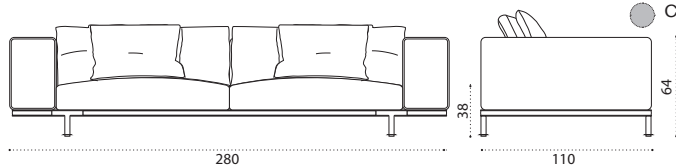

COVER700 Rain cover 101 x 91 h64

→ 45 | 1 box 102X92X67H 55 Kg

XL sofa

CID3D69T1PP58	Alu. carbon/teak + cruise
CID3D69T1PP56	Alu. carbon/teak + maiorca
CID3D69PP58	Alu. carbon + cruise
CID3D69PP56	Alu. carbon + maiorca
CID3D69APP58	Alu. carbon/accoya + cruise
CID3D69APP56	Alu. carbon/accoya + maiorca
CID3D70T1PP58	Alu. silver/teak + cruise
CID3D70T1PP56	Alu. silver/teak + maiorca
CID3D70PP58	Alu. silver + cruise
CID3D70PP56	Alu. silver + maiorca
CID3D70APP58	Alu. silver/accoya + cruise
CID3D70APP56	Alu. silver/accoya + maiorca

COVER701 Rain cover 281 x 113 h64

→ 68,5 | 1 box 282X112X67H 90 Kg | *NOTE: this product can also be shipped disassembled*

Yacht Collection / Costiera ^{new}

Design: Christophe Pillet

Collection composed of:
armchair / sofa modular
/ sofa / daybed