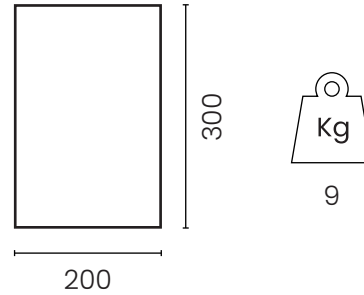

## Stilema 6 Rectangular

DESIGN ALESSANDRO MENDINI

Rectangular carpet with graphics, made of polyamide with non-slip backing. Available in one medium size.

### Packaging

No. of parcels: 1  
Weight (kg): 10.8  
Volume (m<sup>3</sup>): 0.18  
Dimensions (LxWxH): 200 x 30 x 30 cm

Made in Belgium