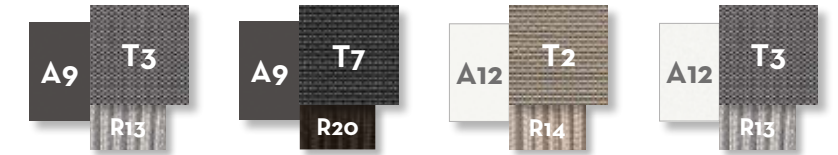

Textilene seat covering

dove

silver black

black

SOFA / CODE: KEYDIV

|       |       |        |            |         |
|-------|-------|--------|------------|---------|
| Width | Depth | Height | H. armrest | H. seat |
| 120   | 66    | 74     | 60         | 41      |

KG 5.0 | unit 4 0.68 mc | 0% |

DINING ARMCHAIR / CODE: KEYPP

|       |       |        |            |         |
|-------|-------|--------|------------|---------|
| Width | Depth | Height | H. armrest | H. seat |
| 57    | 57    | 79     | 65         | 44      |

KG 3.0 | unit 4 0.52 mc | 0% |

COFFEE TABLE / CODE: KEYTC

|       |       |        |
|-------|-------|--------|
| Width | Depth | Height |
| 44    | 44    | 34     |

KG 3.0 | unit 1 0.08 mc | 0% |

COFFEE TABLE / CODE: KEYTC2