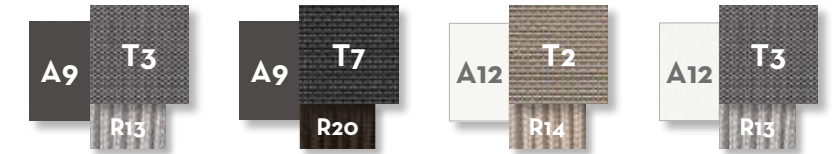

## Finishing

Aluminium frame

charcoal

white

Syntetic rope

light grey

dove

black

Textilene seat covering

dove

silver black

black

SOFA / CODE: KEYDIV

|       |       |        |            |         |
|-------|-------|--------|------------|---------|
| Width | Depth | Height | H. armrest | H. seat |
| 120   | 66    | 74     | 60         | 41      |

KG 6.0 | unit 1 0.68 mc | 0% |

LIVING ARMCHAIR / CODE: KEYPL

|       |       |        |            |         |
|-------|-------|--------|------------|---------|
| Width | Depth | Height | H. armrest | H. seat |
| 66    | 63    | 65     | 58         | 38      |

KG 5.0 | unit 4 0.68 mc | 0% |

DINING ARMCHAIR / CODE: KEYPP

|       |       |        |            |         |
|-------|-------|--------|------------|---------|
| Width | Depth | Height | H. armrest | H. seat |
| 57    | 57    | 79     | 65         | 44      |