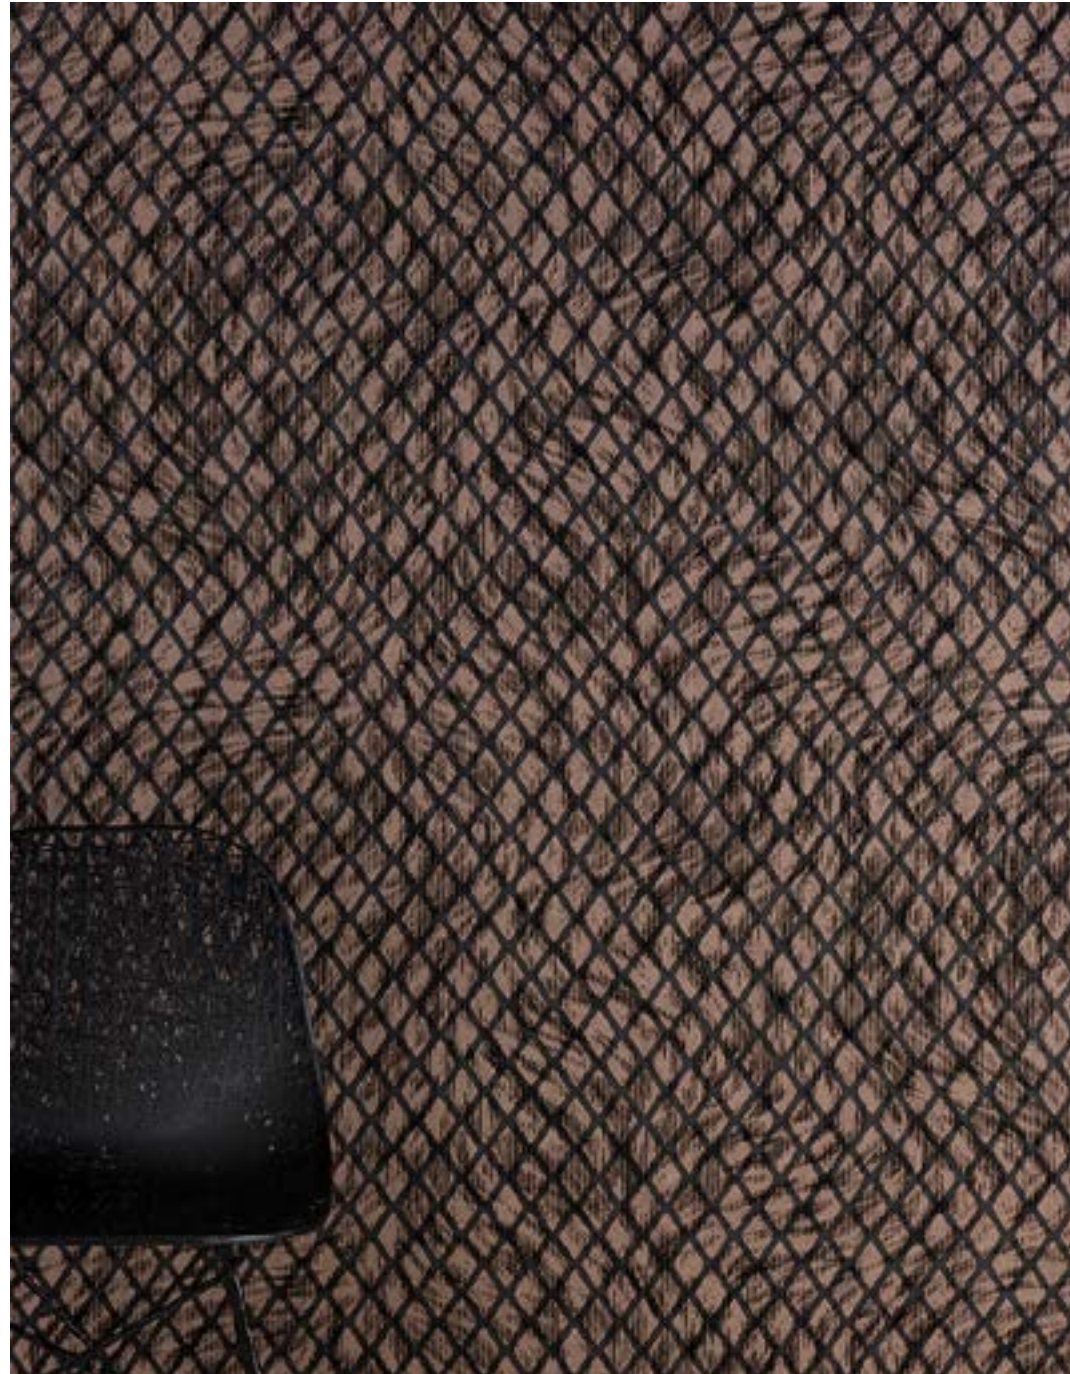

Wallcovering with flock, inspired by the delicate features and royal appearance of the Aristo Quagga

Click [here](#) for more info.

MO2031

MO2032

MO2033

MO2034

NON-WOVEN | WALLCOVERINGS

Composition: Non-woven wallcovering
Dimensions: Width 90 cm (35.43"), sold by the linear metre/
yard
Product category: Exquisite