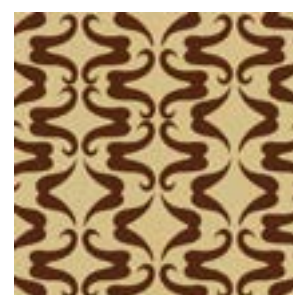

Mustachio

Collection Flavor Paper for Arte

Exclusive designer wallpaper with extravagant designs that never cease to surprise

Click [here](#) for more info.

FP1061