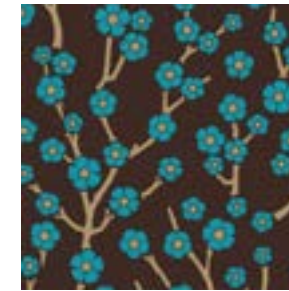

Sakura

Collection Flavor Paper for Arte

Exclusive designer wallpaper with extravagant designs that never cease to surprise

Click [here](#) for more info.

FP1141

FP1142

FP1143

NON-WOVEN | WALLCOVERINGS