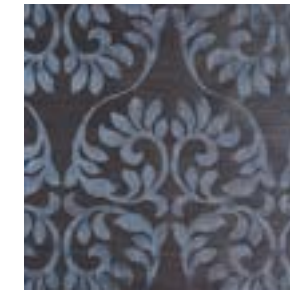

49054

NATURAL | WALLCOVERINGS

Composition: Natural wallcovering on non-woven backing
Dimensions: Width 90 cm (35.43"), sold by the linear metre/
yard
Product category: Couture