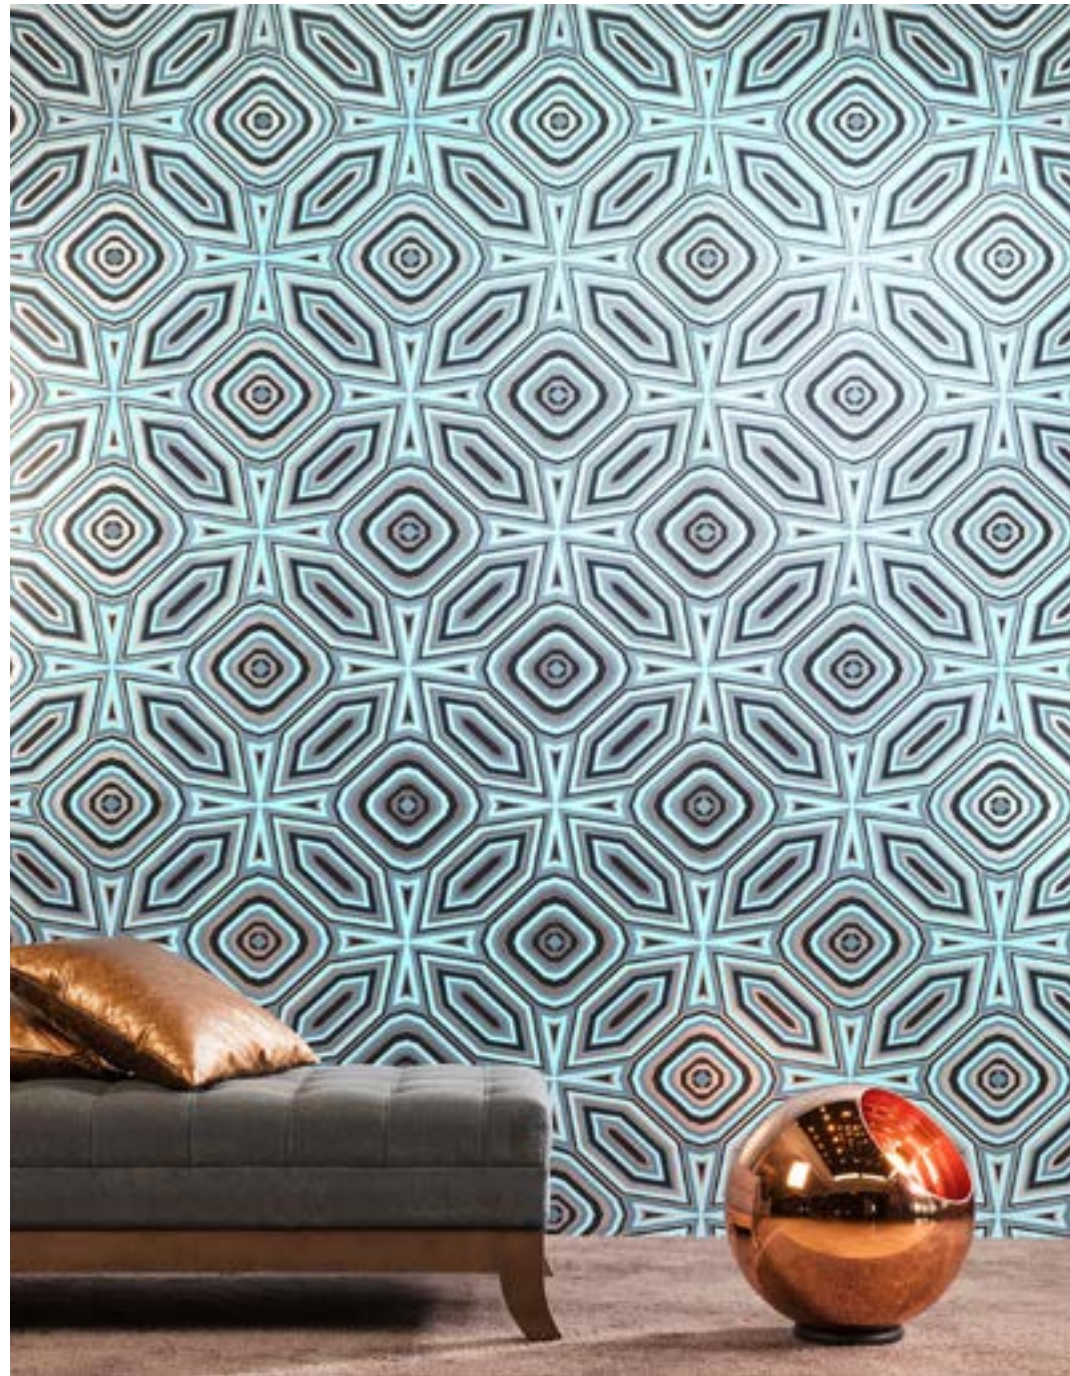

Highway 66

Collection Flavor Paper for Arte

Exclusive designer wallpaper with extravagant designs that never cease to surprise

Click [here](#) for more info.

NON-WOVEN | WALLCOVERINGS

Composition: Wallpaper on non-woven backing
Dimensions: Rolls of 10.05 m x 0.70 m = 7 m² (11 yds x 27.56" = 75 sq. ft.)
Product category: Refined