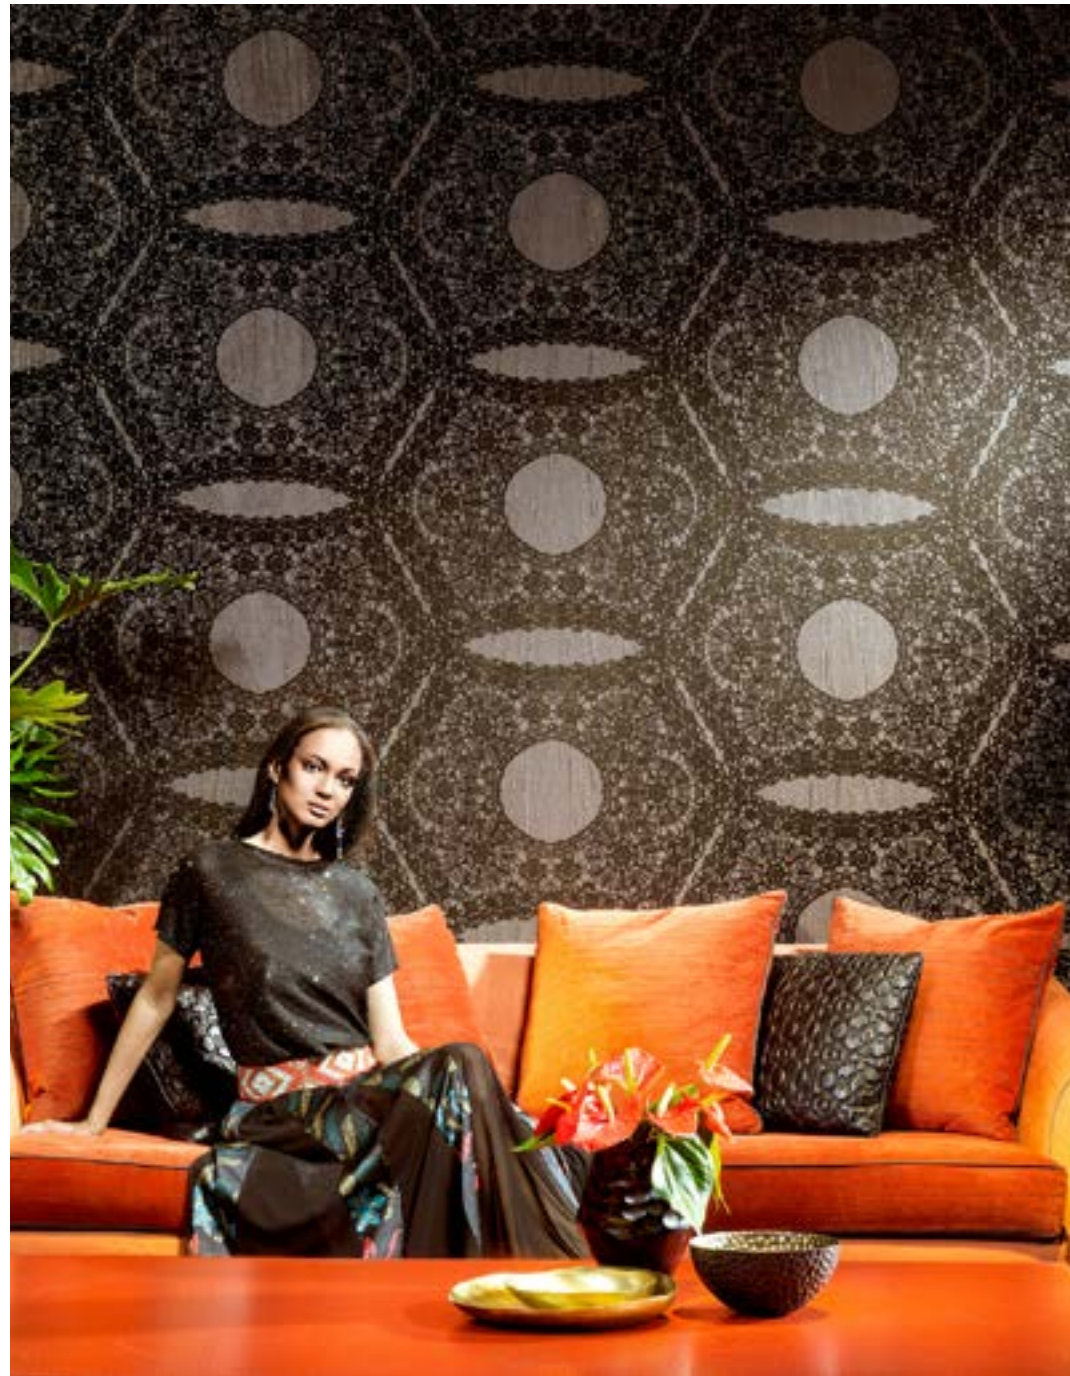

Lace

Collection Amazone 2

Wallcovering with a pleated fabric and a flocked pattern.

Click [here](#) for more info.

TEXTILE | WALLCOVERINGS

Composition: Textile wallcovering on non-woven backing
Dimensions: Width 130 cm (51.18"), sold by the linear metre/
yard
Product category: Couture