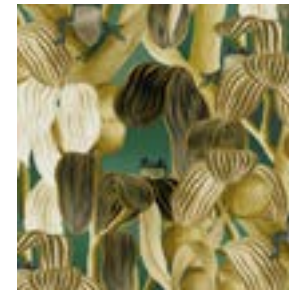

Les Grenouilles de Chavroches

Collection Décors & Panoramiques

Decor with a playful representation of a family of frogs in a luxurious satin look

Click [here](#) for more info.

97510