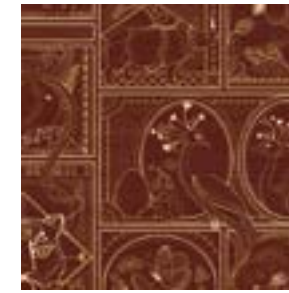

Golden Tiger

Collection Moooi Wallcovering Memento Moooi

Laser cut wood veneer with gold foil from the friendly Extinct Animal, Golden Tiger, surrounded by his animal friends

Click [here](#) for more info.

MO4041

NATURAL | WALLCOVERINGS

Composition: Natural wallcovering on non-woven backing
Dimensions: Width 90 cm (35.43"), sold by the linear metre/
yard
Product category: Couture