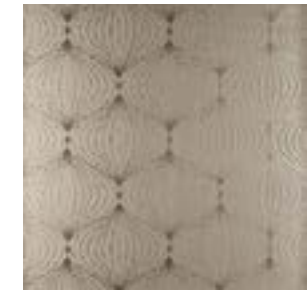

Lyra

Collection Noctis

Contemporary wallcovering on non-woven backing printed with metallic inks

Click [here](#) for more info.

38050

38051

38052

38053

38054

38055

38056

38057

38058

NON-WOVEN | WALLCOVERINGS

Composition: Non-woven wallcovering

Dimensions: Width 90 cm (35.43"), sold by the linear metre/
yard

Product category: Exquisite