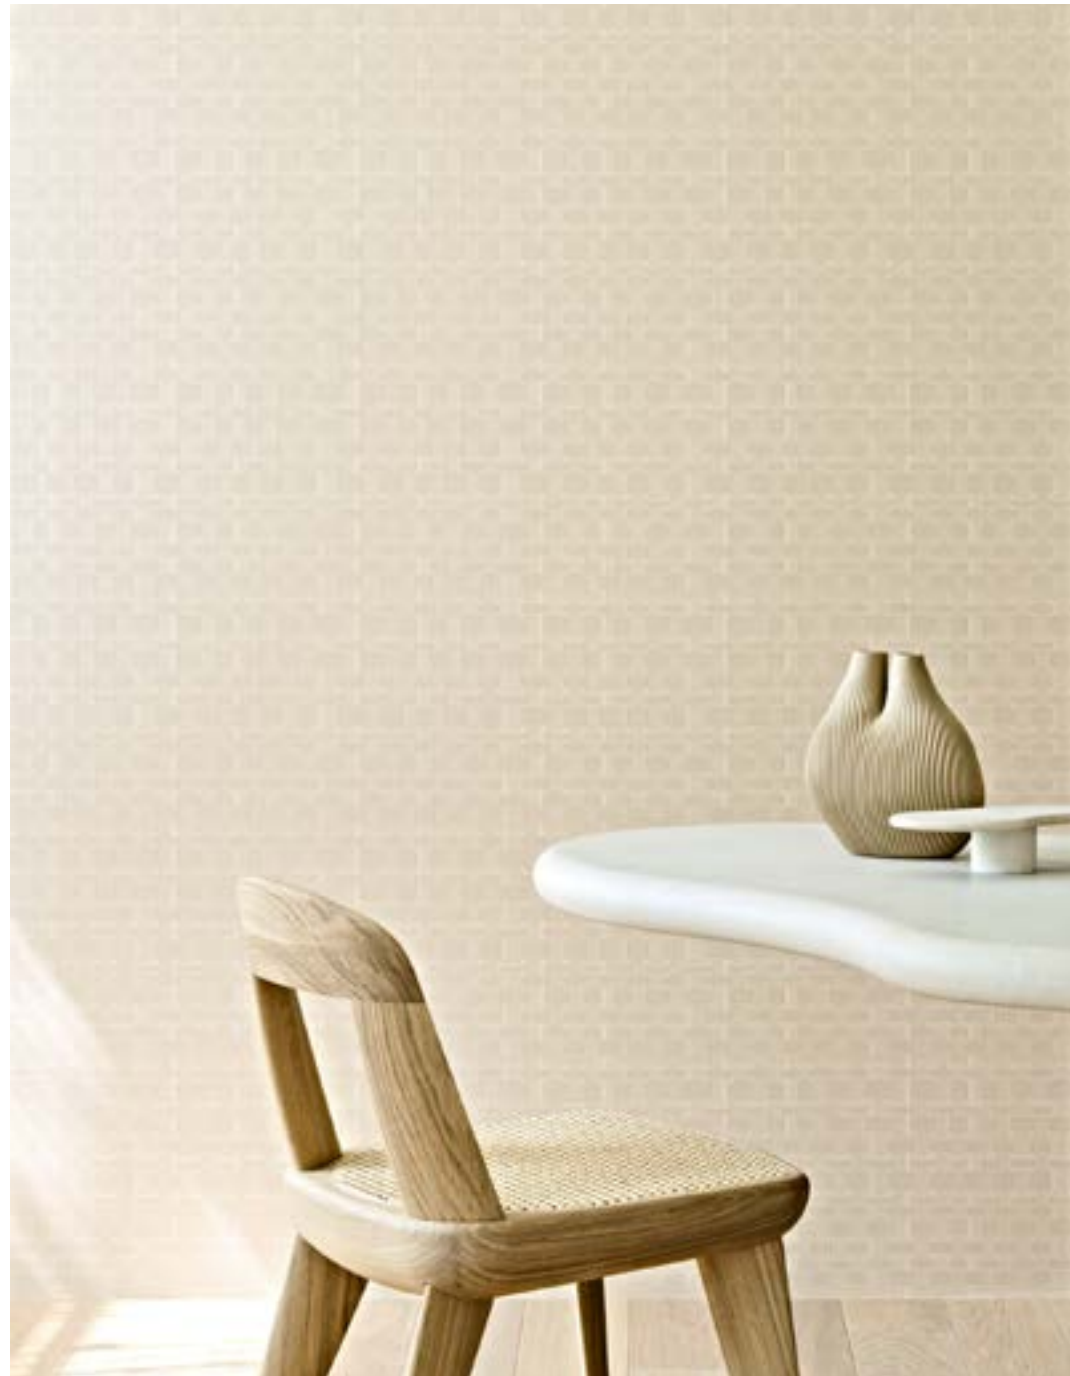

Weave

Collection Textura

Based on braided leather, with a relief that creates a very realistic impression

Click [here](#) for more info.

31570A

31571A

31572A

31576A

31577A

VINYL | WALLCOVERINGS

Composition: Vinyl wallpaper on paper backing
Dimensions: Rolls of 10.05 m x 1.00 m = 10 m² (11 yds x 39.37" = 108 sq. ft.)
Product category: Refined