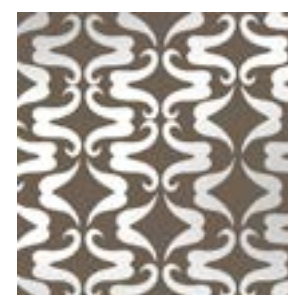

Mustachio

Collection Flavor Paper for Arte

Exclusive designer wallpaper with extravagant designs that never cease to surprise

Click [here](#) for more info.

FP1062

NON-WOVEN | WALLCOVERINGS

Composition: Wallpaper on non-woven backing
Dimensions: Rolls of 10.05 m x 0.70 m = 7 m² (11 yds x 27.56" = 75 sq. ft.)
Product category: Refined