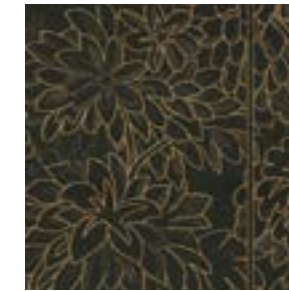

48062

NATURAL | WALLCOVERINGS

Composition: Natural wallcovering on non-woven backing

Dimensions: Width 91.44 cm (36.00"), sold by the linear metre/yard

Product category: Couture