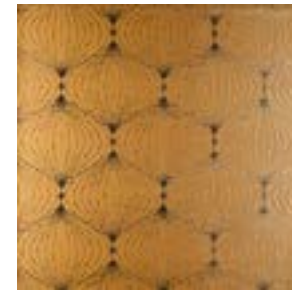

Lyra

Collection Noctis

Contemporary wallcovering on non-woven backing printed with metallic inks

Click [here](#) for more info.

38050

38051

38052

38053

38054

38055

38056

38057

38058

NON-WOVEN | WALLCOVERINGS

Composition: Non-woven wallcovering

Dimensions: Width 90 cm (35.43"), sold by the linear metre/
yard

Product category: Exquisite