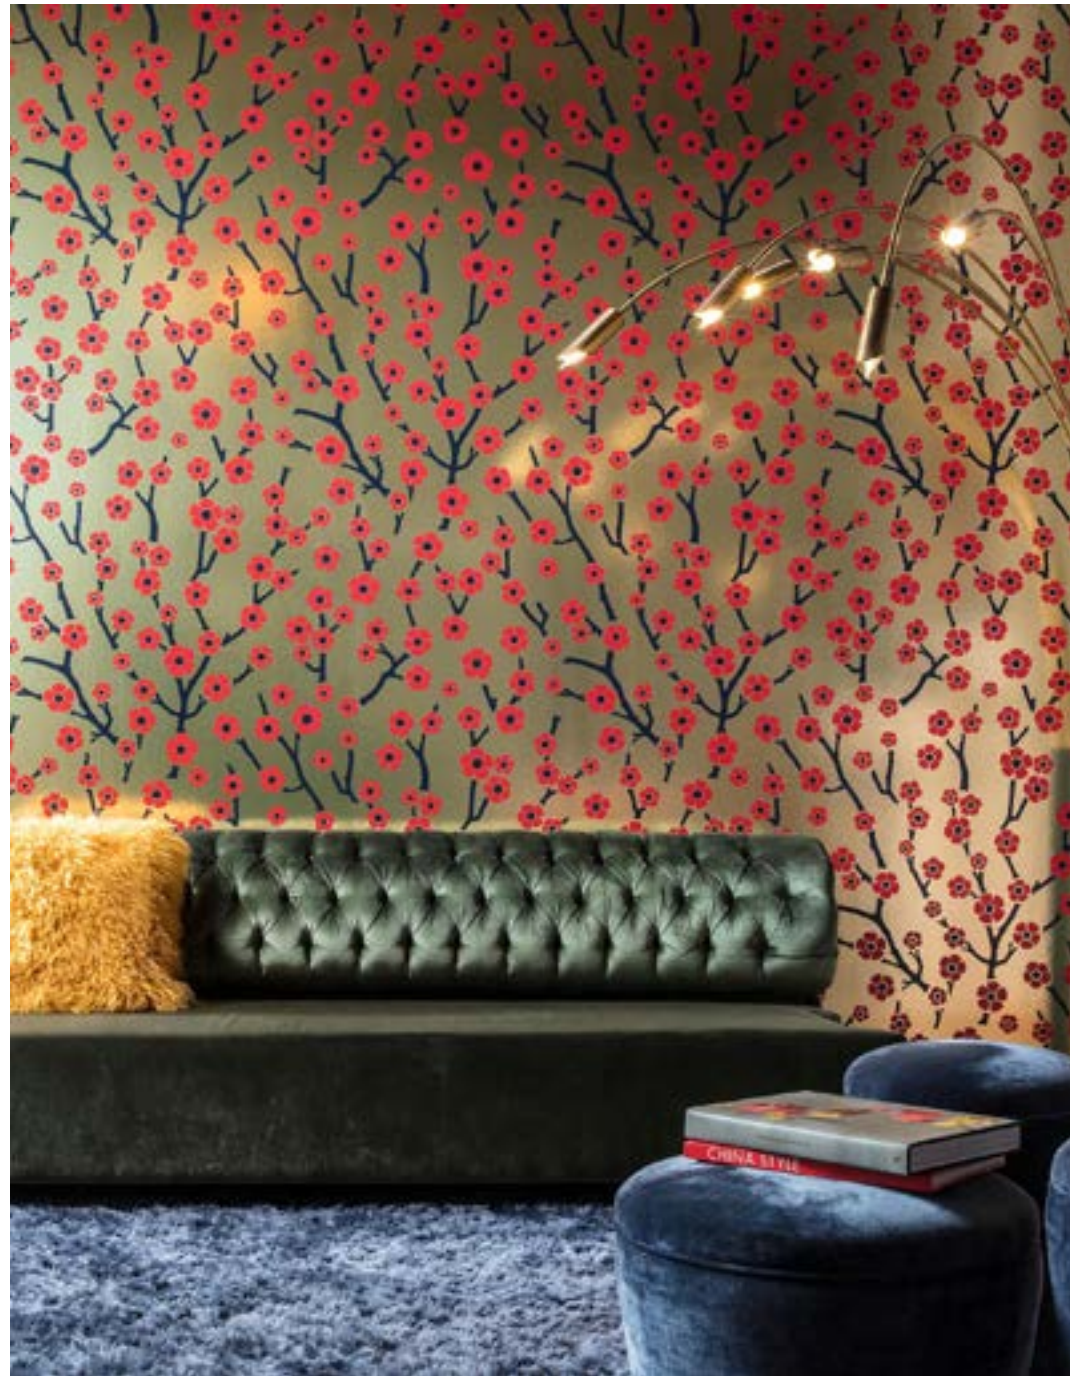

Sakura

Collection Flavor Paper for Arte

Exclusive designer wallpaper with extravagant designs that never cease to surprise

Click [here](#) for more info.

NON-WOVEN | WALLCOVERINGS

Composition: Wallpaper on non-woven backing

Dimensions: Rolls of 10.05 m x 0.70 m = 7 m² (11 yds x 27.56" = 75 sq. ft.)

Product category: Refined