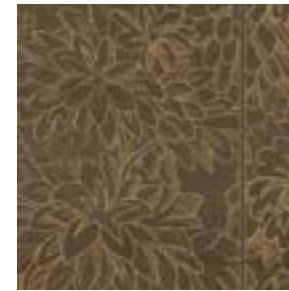

Ajoura

Collection Les Forêts

The high-quality wood veneer gives the impression of an etching

Click [here](#) for more info.

48060