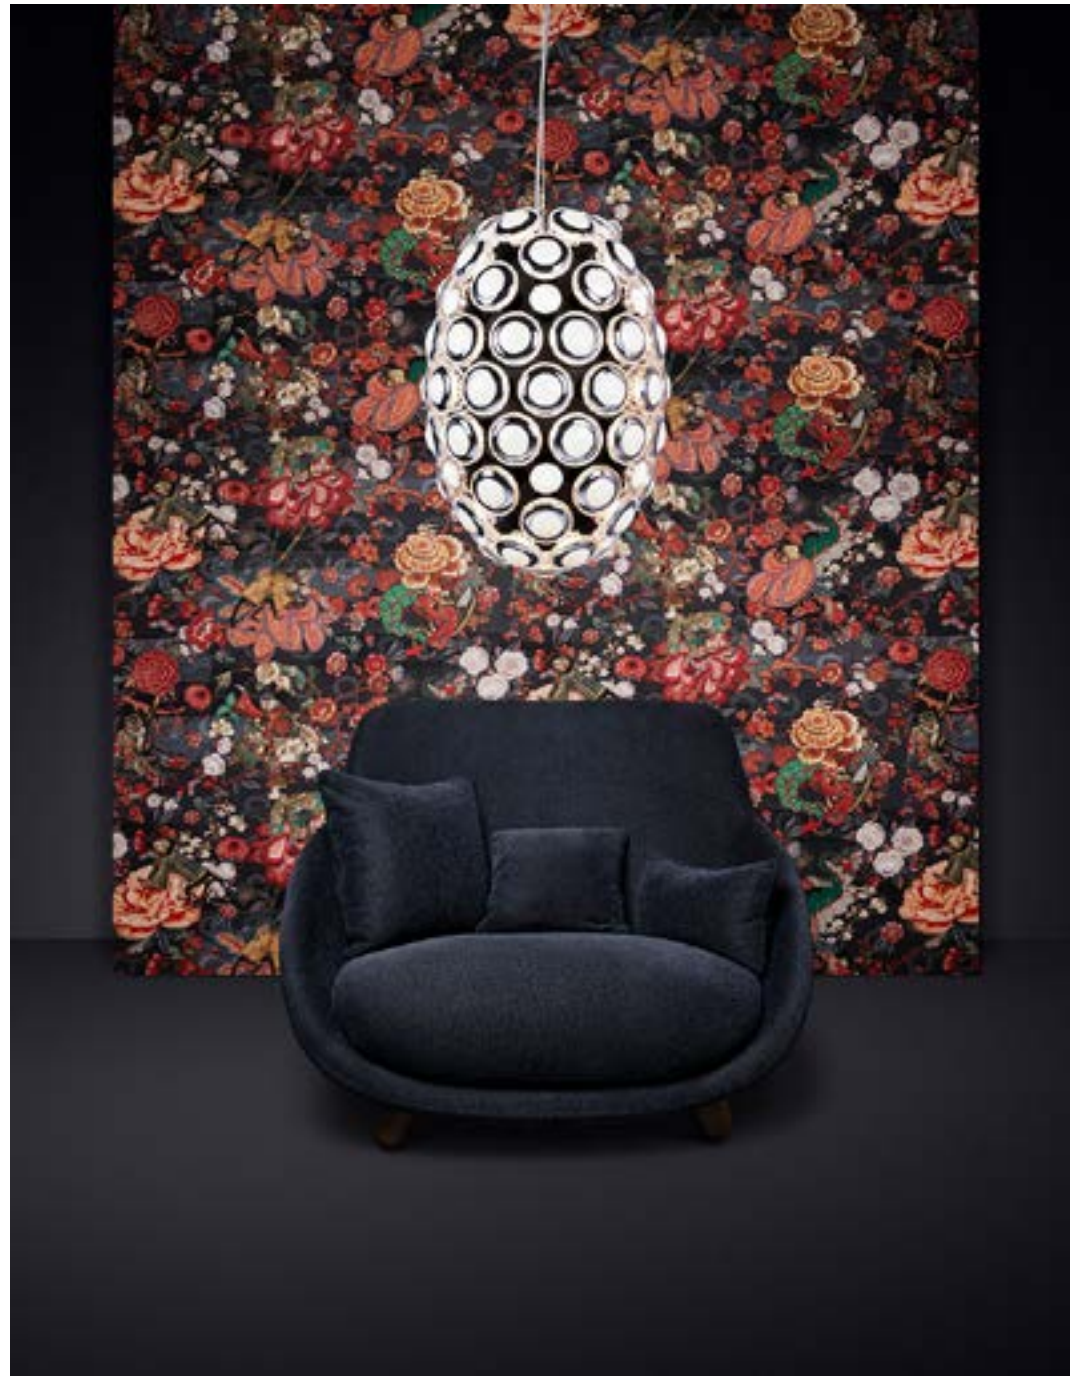

Rendezvous Tokyo Blue

Collection Moooi Wallcovering Tokyo Blue

Wallcovering printed on a soft and velvety finish fabric with denim textures

Click [here](#) for more info.

TEXTILE | WALLCOVERINGS

Composition: Textile wallcovering on non-woven backing
Dimensions: Width 130 cm (51.18"), sold by the linear metre/
yard
Product category: Exquisite