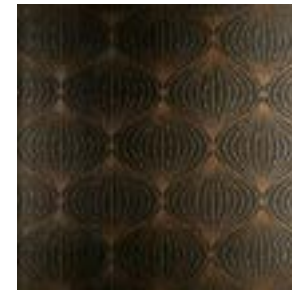

Lyra

Collection Noctis

Contemporary wallcovering on non-woven backing printed with metallic inks

Click [here](#) for more info.

38050