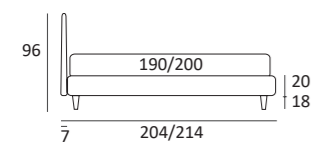

GOOD

DI SERIE:
Piede in legno **Cubic** h cm 6, colore wengè

OPTIONAL:
Piede in legno **Cubic** h cm 6-10, colori grigio, wengè
Ruote **Carry**

AS STANDARD:
Cubic wooden foot H 6 cm, colour: wenge

OPTIONALS:
Cubic wooden foot H 6-10 cm, colours: grey, wenge
Classic wooden foot H 10 cm, colours: white, natural, wenge
Carry wheels

GOOD COMPATTO

DI SERIE:
Piede in legno **Log** h cm 14, colore wengè

OPTIONAL:
Piede in legno **Log** h cm 14, colori bianco, naturale
Piede in metallo **Bill** e **Tube** h cm 14, finitura marrone moka
Piede in metallo **Glam**, **Peak** e **Wily** h cm 14, finitura cromo, colori polvere, seta
Piede in metallo **Hop** e **Max** h cm 14, finitura manganese

AS STANDARD:
Log wooden foot H 14 cm, colour: wenge

OPTIONALS:
Log wooden foot H 14 cm, colours: white, natural
Bill and **Tube** metal foot H 14 cm, brown mocha finish
Glam, **Peak** and **Wily** metal foot H 14 cm, chrome finish, colours: powder, silk
Hop and **Max** metal foot H 14 cm, manganese finish

GOOD LIFT

DI SERIE:
Piede in legno **Log** h cm 18, colore wengè

OPTIONAL:
Piede in legno **Log** h cm 18, colori bianco, naturale
Piede in metallo **Bill** e **Tube** h cm 18, finitura marrone moka
Piede in metallo **Glam**, **Peak** e **Wily** h cm 18, finitura cromo, colori polvere, seta
Piede in metallo **Hop** e **Max** h cm 18, finitura manganese

AS STANDARD:
Log wooden foot H 18 cm, colour: wenge

OPTIONALS:
Log wooden foot H 18 cm, colours: white, natural
Bill and **Tube** metal foot H 18 cm, brown mocha finish
Glam, **Peak** and **Wily** metal foot H 18 cm, chrome finish, colours: powder, silk
Hop and **Max** metal foot H 18 cm, manganese finish

GOOD FILO

DI SERIE:
Piede in legno **Cubic** h cm 6, colore wengè

OPTIONAL:
Piede in legno **Cubic** h cm 6-10, colori grigio, wengè
Ruote **Carry**

AS STANDARD:
Cubic wooden foot H 6 cm, colour: wenge

OPTIONALS:
Cubic wooden foot H 6-10 cm, colours: grey, wenge
Carry wheels