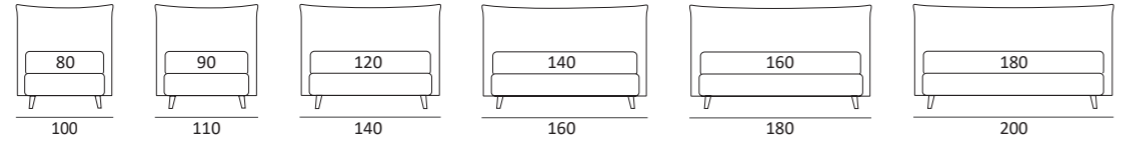

GOOD

DI SERIE:
Piede in legno **Cubic** h cm 6, colore wengè

OPTIONAL:
Piede in legno **Cubic** h cm 6-10, colori grigio, wengè
Ruote **Carry**

AS STANDARD:
Cubic wooden foot H 6 cm, colour: wenge

OPTIONALS:
Cubic wooden foot H 6-10 cm, colours: grey, wenge
Classic wooden foot H 10 cm, colours: white, natural, wenge
Carry wheels

GOOD COMPATTO

DI SERIE:
Piede in legno **Log** h cm 14, colore wengè

OPTIONAL:
Piede in legno **Log** h cm 14, colori bianco, naturale
Piede in metallo **Bill** e **Tube** h cm 14, finitura marrone moka
Piede in metallo **Glam**, **Peak** e **Wily** h cm 14, finitura cromo, colori polvere, seta
Piede in metallo **Hop** e **Max** h cm 14, finitura manganese

AS STANDARD:
Log wooden foot H 14 cm, colour: wenge

OPTIONALS:
Log wooden foot H 14 cm, colours: white, natural
Bill and **Tube** metal foot H 14 cm, brown mocha finish
Glam, **Peak** and **Wily** metal foot H 14 cm, chrome finish, colours: powder, silk
Hop and **Max** metal foot H 14 cm, manganese finish