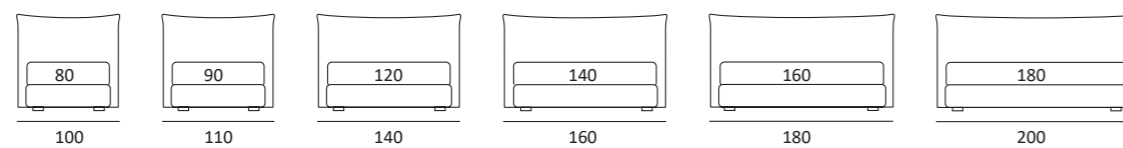

GOOD FILO

DI SERIE:
Piede in legno **Cubic** h cm 6, colore wengè

OPTIONAL:
Piede in legno **Cubic** h cm 6-10, colori grigio, wengè
Ruote **Carry**

AS STANDARD:
Cubic wooden foot H 6 cm, colour: wenge

OPTIONALS:
Cubic wooden foot H 6-10 cm, colours: grey, wenge
Carry wheels

Tipologie piedi e ruote / Feet and Wheels

PIEDI IN LEGNO WOOD FEET

PIEDI IN METALLO METAL FEET

RUOTA WHEEL