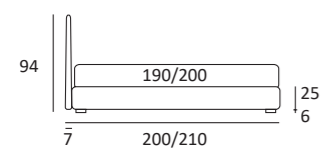

GOOD

DI SERIE:
Piede in legno **Cubic** h cm 6, colore wengè

OPTIONAL:
Piede in legno **Cubic** h cm 6-10, colori grigio, wengè
Ruote **Carry**

AS STANDARD:
Cubic wooden foot H 6 cm, colour: wenge

OPTIONALS:
Cubic wooden foot H 6-10 cm, colours: grey, wenge
Classic wooden foot H 10 cm, colours: white, natural, wenge
Carry wheels

GOOD COMPATTO

DI SERIE:
Piede in legno **Log** h cm 14, colore wengè

OPTIONAL:
Piede in legno **Log** h cm 14, colori bianco, naturale
Piede in metallo **Bill** e **Tube** h cm 14, finitura marrone moka
Piede in metallo **Glam**, **Peak** e **Wily** h cm 14, finitura cromo, colori polvere, seta
Piede in metallo **Hop** e **Max** h cm 14, finitura manganese

AS STANDARD:
Log wooden foot H 14 cm, colour: wenge

OPTIONALS:
Log wooden foot H 14 cm, colours: white, natural
Bill and **Tube** metal foot H 14 cm, brown mocha finish
Glam, **Peak** and **Wily** metal foot H 14 cm, chrome finish, colours: powder, silk
Hop and **Max** metal foot H 14 cm, manganese finish

GOOD LIFT

DI SERIE:
Piede in legno **Log** h cm 18, colore wengè

OPTIONAL:
Piede in legno **Log** h cm 18, colori bianco, naturale
Piede in metallo **Bill** e **Tube** h cm 18, finitura marrone moka
Piede in metallo **Glam**, **Peak** e **Wily** h cm 18, finitura cromo, colori polvere, seta
Piede in metallo **Hop** e **Max** h cm 18, finitura manganese

AS STANDARD:
Log wooden foot H 18 cm, colour: wenge

OPTIONALS:
Log wooden foot H 18 cm, colours: white, natural
Bill and **Tube** metal foot H 18 cm, brown mocha finish
Glam, **Peak** and **Wily** metal foot H 18 cm, chrome finish, colours: powder, silk
Hop and **Max** metal foot H 18 cm, manganese finish

GOOD FILO

DI SERIE:
Piede in legno **Cubic** h cm 6, colore wengè

OPTIONAL:
Piede in legno **Cubic** h cm 6-10, colori grigio, wengè
Ruote **Carry**

AS STANDARD:
Cubic wooden foot H 6 cm, colour: wenge

OPTIONALS:
Cubic wooden foot H 6-10 cm, colours: grey, wenge
Carry wheels