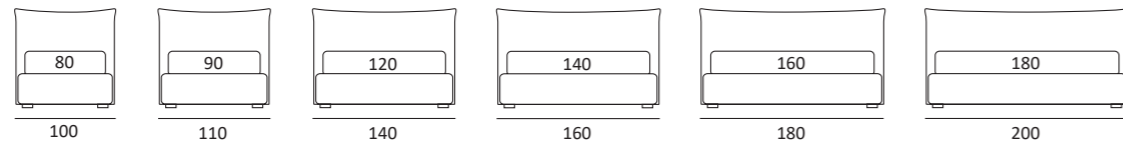

GOOD

DI SERIE:
Piede in legno **Cubic** h cm 6, colore wengè

OPTIONAL:
Piede in legno **Cubic** h cm 6-10, colori grigio, wengè
Ruote **Carry**

AS STANDARD:
Cubic wooden foot H 6 cm, colour: wenge

OPTIONALS:
Cubic wooden foot H 6-10 cm, colours: grey, wenge
Classic wooden foot H 10 cm, colours: white, natural, wenge
Carry wheels

AS STANDARD:
Log wooden foot H 14 cm, colour: wenge

OPTIONALS:
Log wooden foot H 14 cm, colours: white, natural
Bill and **Tube** metal foot H 14 cm, brown mocha finish
Glam, **Peak** and **Wily** metal foot H 14 cm, chrome finish, colours: powder, silk
Hop and **Max** metal foot H 14 cm, manganese finish