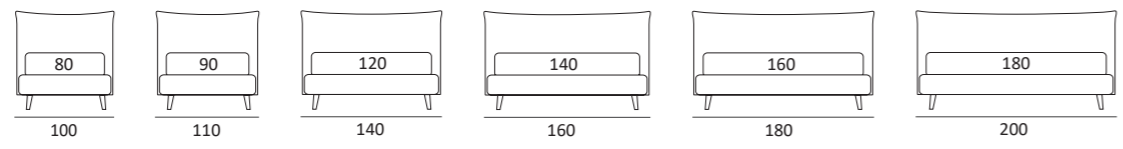

GOOD LIFT

DI SERIE:
Piede in legno **Log** h cm 18, colore wengè

OPTIONAL:
Piede in legno **Log** h cm 18, colori bianco, naturale
Piede in metallo **Bill** e **Tube** h cm 18, finitura marrone moka
Piede in metallo **Glam**, **Peak** e **Wily** h cm 18, finitura cromo, colori polvere, seta
Piede in metallo **Hop** e **Max** h cm 18, finitura manganese

AS STANDARD:
Log wooden foot H 18 cm, colour: wenge

OPTIONALS:
Log wooden foot H 18 cm, colours: white, natural
Bill and **Tube** metal foot H 18 cm, brown mocha finish
Glam, **Peak** and **Wily** metal foot H 18 cm, chrome finish, colours: powder, silk
Hop and **Max** metal foot H 18 cm, manganese finish