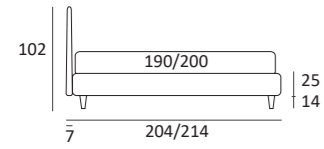

GOOD COMPATTO