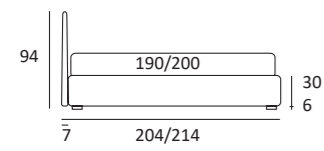

GOOD

DI SERIE:
Piede in legno **Cubic** h cm 6, colore wengè

OPTIONAL:
Piede in legno **Cubic** h cm 6-10, colori grigio, wengè
Ruote **Carry**

AS STANDARD:
Cubic wooden foot H 6 cm, colour: wenge

OPTIONALS:
Cubic wooden foot H 6-10 cm, colours: grey, wenge
Classic wooden foot H 10 cm, colours: white, natural, wenge
Carry wheels

Ruota **CARRY**
H cm 8
H 8 cm