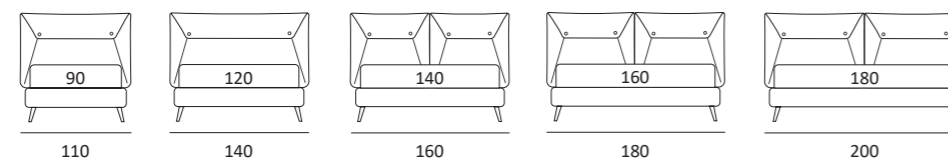

CASE LIFT

Cuscini reclinabili
Recliner cushions

DI SERIE:
Piede in legno **Log** h cm 18, colore wengè

OPTIONAL:
Piede in legno **Log** h cm 18, colori bianco, naturale
Piede in metallo **Bill** e **Tube** h cm 18, finitura marrone moka
Piede in metallo **Glam**, **Peak** e **Wily** h cm 18, finitura cromo, colori polvere, seta
Piede in metallo **Hop** h cm 18, finitura manganese

AS STANDARD:
Log wooden foot H 18 cm, colour: wenge

OPTIONALS:
Log wooden foot H 18 cm, colours: white, natural
Bill and **Tube** metal foot H 18 cm, brown mocha finish
Glam, **Peak** and **Wily** metal foot H 18 cm, chrome finish, colours: powder, silk
Hop metal foot H 18 cm, manganese finish