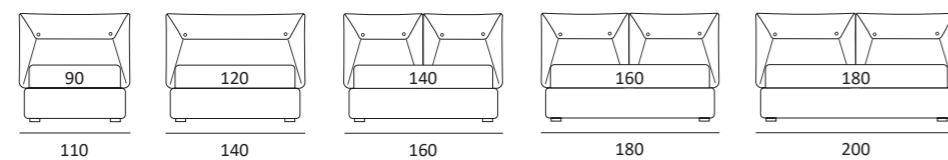

CASE

Cuscini reclinabili
Recliner cushions

DI SERIE:
Piede in legno **Cubic** h cm 6, colore wengè

OPTIONAL:
Piede in legno **Cubic** h cm 6-10, colori grigio, wengè
Ruote **Carry**

AS STANDARD:
Cubic wooden foot H 6 cm, colour: wenge

OPTIONALS:
Cubic wooden foot H 6-10 cm, colours: grey, wenge
Carry wheels

CASE COMPATTO

Cuscini reclinabili
Recliner cushions

DI SERIE:
Piede in legno **Log** h cm 14, colore wengè

OPTIONAL:
Piede in legno **Log** h cm 14, colori bianco, naturale
Piede in metallo **Bill** e **Tube** h cm 14, finitura marrone moka
Piede in metallo **Glam**, **Peak** e **Wily** h cm 14, finitura cromo, colori polvere, seta
Piede in metallo **Hop** h cm 14, finitura manganese

AS STANDARD:
Log wooden foot H 14 cm, colour: wenge

OPTIONALS:
Log wooden foot H 14 cm, colours: white, natural
Bill and **Tube** metal foot H 14 cm, brown mocha finish
Glam, **Peak** and **Wily** metal foot H 14 cm, chrome finish, colours: powder, silk
Hop metal foot H 14 cm, manganese finish

Ruota **CARRY**
H cm 8
H 8 cm