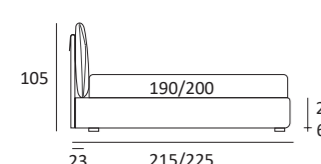

CASE

Cuscini reclinabili
Recliner cushions

DI SERIE:
Piede in legno **Cubic** h cm 6, colore wengè

OPTIONAL:
Piede in legno **Cubic** h cm 6-10, colori grigio, wengè
Ruote **Carry**

AS STANDARD:
Cubic wooden foot H 6 cm, colour: wenge

OPTIONALS:
Cubic wooden foot H 6-10 cm, colours: grey, wenge
Carry wheels

CASE COMPATTO

Cuscini reclinabili
Recliner cushions

DI SERIE:
Piede in legno **Log** h cm 14, colore wengè

OPTIONAL:
Piede in legno **Log** h cm 14, colori bianco, naturale
Piede in metallo **Bill** e **Tube** h cm 14, finitura marrone moka
Piede in metallo **Glam**, **Peak** e **Wily** h cm 14, finitura cromo, colori polvere, seta
Piede in metallo **Hop** h cm 14, finitura manganese

AS STANDARD:
Log wooden foot H 14 cm, colour: wenge

OPTIONALS:
Log wooden foot H 14 cm, colours: white, natural
Bill and **Tube** metal foot H 14 cm, brown mocha finish
Glam, **Peak** and **Wily** metal foot H 14 cm, chrome finish, colours: powder, silk
Hop metal foot H 14 cm, manganese finish

CASE LIFT

Cuscini reclinabili
Recliner cushions

DI SERIE:
Piede in legno **Log** h cm 18, colore wengè

OPTIONAL:
Piede in legno **Log** h cm 18, colori bianco, naturale
Piede in metallo **Bill** e **Tube** h cm 18, finitura marrone moka
Piede in metallo **Glam**, **Peak** e **Wily** h cm 18, finitura cromo, colori polvere, seta
Piede in metallo **Hop** h cm 18, finitura manganese

AS STANDARD:
Log wooden foot H 18 cm, colour: wenge

OPTIONALS:
Log wooden foot H 18 cm, colours: white, natural
Bill and **Tube** metal foot H 18 cm, brown mocha finish
Glam, **Peak** and **Wily** metal foot H 18 cm, chrome finish, colours: powder, silk
Hop metal foot H 18 cm, manganese finish

CASE FILO

Cuscini reclinabili
Recliner cushions

DI SERIE:
Piede in legno **Cubic** h cm 6, colore wengè

OPTIONAL:
Piede in legno **Cubic** h cm 6-10, colori grigio, wengè
Ruote **Carry**