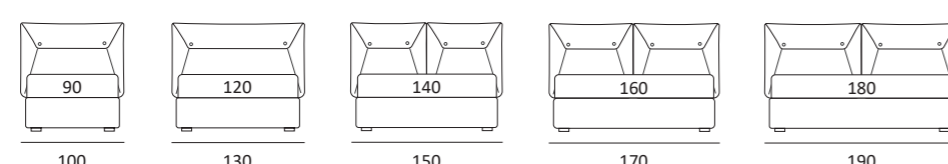

CASE FILO

Cuscini reclinabili
Recliner cushions

DI SERIE:
Piede in legno **Cubic** h cm 6, colore wengè

OPTIONAL:
Piede in legno **Cubic** h cm 6-10, colori grigio, wengè
Ruote **Carry**

AS STANDARD:
Cubic wooden foot H 6 cm, colour: wenge

OPTIONALS:
Cubic wooden foot H 6-10 cm, colours: grey, wenge
Carry wheels

Tipologie piedi e ruote / Feet and Wheels

PIEDI IN LEGNO WOOD FEET

Piede **CUBIC**
H cm 6-10, colori grigio, wengè
H 6-10 cm, colours grey, wenge

Piede **LOG**
H cm 14-18, colori bianco, naturale, wengè
H 14-18 cm, colours white, natural, wenge

PIEDI IN METALLO METAL FEET

Piede **BILL**
H cm 14-18, finitura marrone moka
H 14-18 cm, brown mocha finish

Piede **GLAM**
H cm 14-18-24, finitura cromo, colori polvere, seta
H 14-18-24 cm, chrome finish, colours powder, silk

Piede **HOP**
H cm 14-18-24, finitura manganese
H 14-18-24 cm, manganese finish

Piede **PEAK**
H cm 14-18, finitura cromo, colori polvere, seta
H 14-18 cm, chrome finish, colours powder, silk

Piede **TUBE**
H cm 14-18, finitura marrone moka
H 14-18 cm, brown mocha finish

Piede **WILY**
H cm 14-18-24, finitura cromo, colori polvere, seta
H 14-18-24 cm, chrome finish, colours powder, silk

RUOTA WHEEL

Ruota **CARRY**
H cm 8
H 8 cm