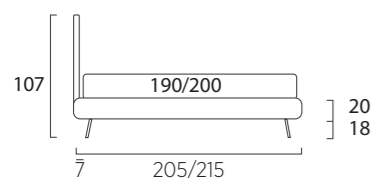

Dress Lift

DI SERIE:

- piede in legno Log h cm 18, colore wengè
- SU RICHIESTA:
- piede in legno Log h cm 18, colori bianco, naturale
- piede in legno Conic h cm 18, colori bianco, naturale, wengè
- piede in metallo Top h cm 18, finitura satinato, otto colori
- piede in metallo Basic, Glam, Peak, Trim, Mark e Wily h cm 18, finitura cromo, otto colori

STANDARD:

- h 18 cm Log wooden feet wengè
- TO ORDER:
- h 18 cm Log wooden feet white, natural colours
- h 18 cm Conic wooden feet white, natural and wengè colours
- h 18 cm Top steel feet, eight colours
- h 18 cm Basic, Glam, Peak, Trim, Mark and Wily steel feet, chrome e finish, eight colours