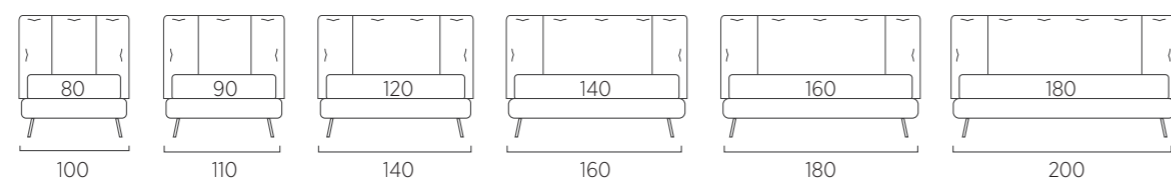

Dress Lift

DI SERIE:

- piede in legno Log h cm 18, colore wengè
- SU RICHIESTA:
- piede in legno Log h cm 18, colori bianco, naturale
- piede in legno Conic h cm 18, colori bianco, naturale, wengè
- piede in metallo Top h cm 18, finitura satinato, otto colori
- piede in metallo Basic, Glam, Peak, Trim, Mark e Wily h cm 18, finitura cromo, otto colori

STANDARD:

- h 18 cm Log wooden feet wengè
- TO ORDER:
- h 18 cm Log wooden feet white, natural colours
- h 18 cm Conic wooden feet white, natural and wengè colours
- h 18 cm Top steel feet, eight colours
- h 18 cm Basic, Glam, Peak, Trim, Mark and Wily steel feet, chrome e finish, eight colours

TIPOLOGIE PIEDI E RUOTE / FEET AND WHEELS

PIEDI IN LEGNO / WOOD FOOT

Cubic foot H 6-14-18 cm, colours: wenge, natural, white, grey

Circle foot H 6 cm, colours: wenge, natural, white

Conic foot H 14-18 cm, colours: wenge, natural, white

Log foot H 14-18 cm, colours: wenge, natural, white

PIEDI IN METALLO / METAL FOOT

Basic foot H 14-18-23 cm, chrome finish, eight colours

Glam foot H 14-18 cm, chrome finish eight colours

Peak foot H 14-18 cm, chrome finish, eight colours

Trim foot H 14-18 cm, chrome finish, eight colours

Wily foot H 14-18 cm, chrome finish, eight colours

Mark foot H 14-18 cm, chrome finish, eight colours

COLORI DISPONIBILI PER PIEDI IN METALLO / COLOURS AVAILBLE FOR METAL FEET

RUOTE / WHEELS