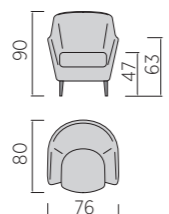

MOON

Di serie piede in metallo Link finitura nichel nero. Su richiesta piede in metallo Link finitura cromo e base Star girevole in metallo finitura manganese.
Standard black nickel finish metal Link foot.
On request, chrome finish metal Link foot and Manganese finish metal swivel Star base.