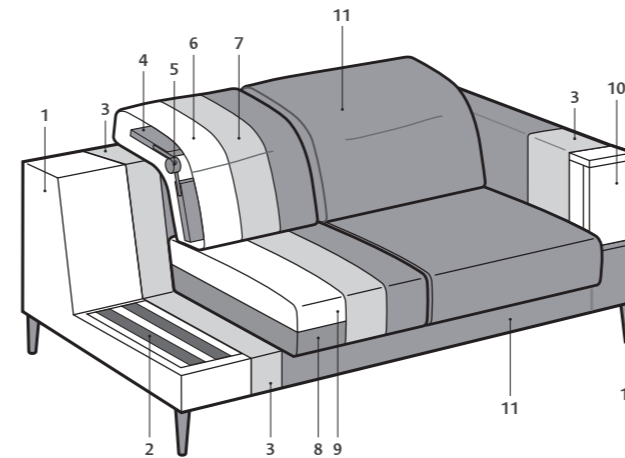

1. Struttura in legno stagionato e agglomerato • Frame in seasoned wood and agglomerated wood.
  2. Molleggio seduta nastri elastici in fibra propilenica e lattice da 80 mm tesi meccanicamente • Seat sprung in mechanically-tensioned 80-mm propylene fibre and latex webbing.
  3. Rivestimento in ovatta di poliestere gr 300 • Covered in 300 gr polyester wadding.
  4. Inserto in legno stagionato dello schienale • Backrest insert in seasoned wood.
  5. Meccanismo per movimento schienale reclinabile • Mechanism for reclining back movement.
  6. Cuscino schienale in poliuretano espanso indeformabile D 18 • Cushion in non-deforming D 18 polyurethane foam.
  7. Rivestimento in ovatta di poliestere gr 400 • Covered in 400 gr polyester wadding.
  8. Cuscino seduta in poliuretano espanso indeformabile D 32 • Seat cushion in non-deforming D 32 polyurethane foam.
  9. Bombatura seduta in poliuretano espanso indeformabile D 28 • Seat upholstery in non-deforming D 28 polyurethane foam.
  10. Imbottitura bracciolo in poliuretano espanso indeformabile D 40 • Armrest padding in non-deformable D40 polyurethane foam.
  11. Rivestimento in tessuto, pelle o ecopelle • Covered in fabric, leather or eco leather.
  12. PIEDE DI SERIE • STANDARD FOOT
    - Piede in metallo Link finitura nichel nero • Black nickel finish metal Link foot.
2. PIEDI OPTIONAL • OPTIONAL FOOT
3. Piede in metallo Link finitura cromo • Chrome finish metal Link foot.
   - Piede in metallo Model, Zed, Abby, Split, Sky, Cross finitura cromo o manganese • Chrome or manganese finish metal Model, Zed, Abby, Split, Sky, Cross foot.
   - Piede in metallo Frame finitura grigio o manganese • Grey or manganese finish metal Frame foot.