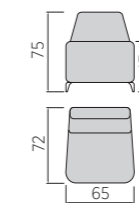

DORY

Di serie piede in legno Log colore wengè. Su richiesta piede in legno Log colore bianco e naturale; piede in metallo Trim finitura cromo o polvere.
Standard wengè color wooden Log foot. Upon request, white and natural finish wooden Log foot; chrome or dust finish metal Trim foot.