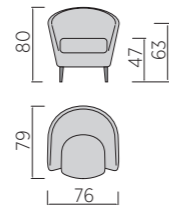

MOON SMALL

Di serie piede in metallo Link finitura nichel nero. Su richiesta piede in metallo Link finitura cromo e base Star girevole in metallo finitura manganese.
Standard black nickel finish metal Link foot.
On request, chrome finish metal Link foot and Manganese finish metal swivel Star base.