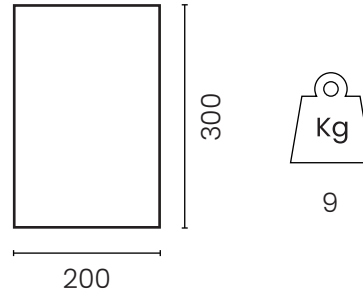

## Glitch Red Rectangular

DESIGN RICHARD HUTTEN

Rectangular carpet with graphics, made of polyamide with non-slip backing. Available in one medium size.

### Packaging

No. of parcels: 1  
Weight (kg): 10.8  
Volume (m<sup>3</sup>): 0.18  
Dimensions (LxWxH): 200 x 30 x 30 cm

Made in Belgium