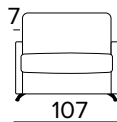

Finished with oven baked epoxy resin

Bed Armchair with completely removable cover

Decò pillows option

Standard chromed feet

Standard Mattress Engel in expanded polyurethane density 30 Kg/m³ covered with 100% polyester fabric. Mattress thickness 17 cm

POLTRONA LETTO (MAT. 70 CM)
BED ARMCHAIR (MAT. 70 CM)

MATERASSO / MATTRESS
CM 70x196 / H 17

POLTRONA LETTO (MAT. 80 CM)
BED ARMCHAIR (MAT. 80 CM)

MATERASSO / MATTRESS
CM 80x196 / H 17

OPZIONE SEDUTA COMFORT
OPZIONAL COMFORT SEAT