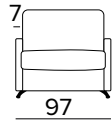

Finished with oven baked epoxy resin

Bed Armchair with completely removable cover

Decò pillows option

Standard chromed feet

Standard Mattress Engel in expanded polyurethane density 30 Kg/m³ covered with 100% polyester fabric. Mattress thickness 17 cm

POLTRONA LETTO (MAT. 70 CM)
BED ARMCHAIR (MAT. 70 CM)

MATERASSO / MATTRESS
CM 70x196 / H 17

POLTRONA LETTO (MAT. 80 CM)
BED ARMCHAIR (MAT. 80 CM)

MATERASSO / MATTRESS
CM 80x196 / H 17

OPZIONE SEDUTA COMFORT
OPZIONAL COMFORT SEAT