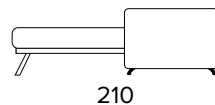

POLTRONA LETTO (MAT. 70 CM)
BED ARMCHAIR (MAT. 70 CM)

MATERASSO / MATTRESS
CM 70x196 / H 17