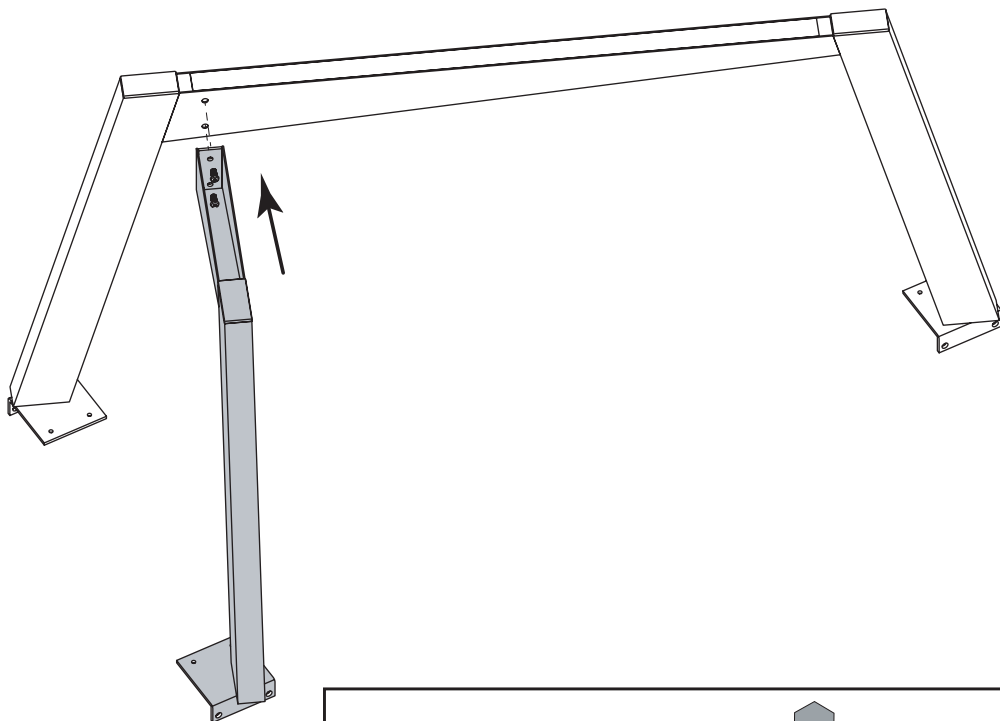

FIDIA DAY LUSSO DAY

YOU TUBE

WEB SITE

DINING TABLE 160/200

1

a (x8)

TBL/E M8x16

5

FIT ONE OR TWO EXTENTIONS:

RELEASE

PULL OUT

FLIP

2ND OPTIONL EXTENTION
AVAILABLE!