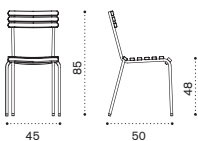

- Pickled teak + mud grey
- Teak + coffee brown

→ 6 1 box 30X103X49H 15 Kg → 2 pcs

Dining chair

- LASEB40T5
- LASEB51T1

- Pickled teak + mud grey
- Teak + coffee brown

- COVER116 Rain cover 52 x 76 h100 (6 chairs)

→ 5 1 box 55X73X103H 25 Kg → 4 pcs

Ethimo

Dining armchair

Item

Description

	LAPDB40T5	Pickled teak + mud grey
	LAPDB51T1	Teak + coffee brown
	COVER155	Rain cover 76 x 62 h105 (6 armchairs)

→ 6 | 1 box 62X74X104H 30 Kg → 4 pcs