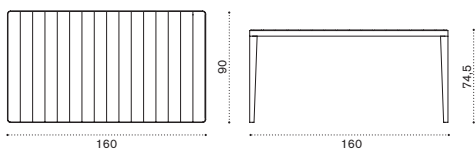

Round dining table ø 60

	LATPTH1B40T5	Pickled teak + mud grey
	LATPTH1B51T1	Teak + coffee brown

→ 12,5 | → 2 | 2 boxes 1X 67X9X68H 7 Kg + 1X 42X42X77H 9 Kg

Square dining table 70x70

	LATPQH1B40T5	Pickled teak + mud grey
	LATPQH1B51T1	Teak + coffee brown

→ 15,5 | → 4 | 2 boxes 1X 77X9X78H 10,5 Kg + 1X 42X42X77H 9 Kg

Square dining table 90x90

	LATPQM2B40T5	Pickled teak + mud grey
	LATPQM2B51T1	Teak + coffee brown

	COVER124	Rain cover 91 x 91 h74
--	----------	------------------------

→ 25 | → 4 | 2 boxes 1X 94X10X97H 17,5 Kg + 1X 14X14X77H 8,5 Kg

Rectangular dining table 160x90

	LATPRM2B40T5	Pickled teak + mud grey
	LATPRM2B51T1	Teak + coffee brown

	COVER204	Rain cover 161 x 91 h74
--	----------	-------------------------