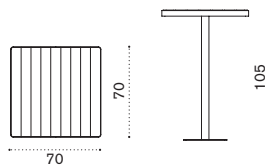

High square dining table 70x70

- LATPQH2B40T5
- LATPQH2B51T1

- Pickled teak + mud grey
- Teak + coffee brown

→ 20,5 | → 4 | 2 boxes 1X 9X78X77H 10,5 Kg + 1X 42X42X105H 13 Kg

Ethimo