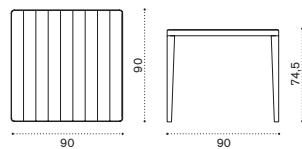

→ 5 1 box 55X73X103H 25 Kg → 4 pcs

Ethimo

Dining armchair

Item

Description

	LAPDB40T5	Pickled teak + mud grey
	LAPDB51T1	Teak + coffee brown
	COVER155	Rain cover 76 x 62 h105 (6 armchairs)

→ 6 | 1 box 62X74X104H 30 Kg → 4 pcs

Round dining table ø 60

	LATPTH1B40T5	Pickled teak + mud grey
	LATPTH1B51T1	Teak + coffee brown

→ 12,5 | → 2 | 2 boxes 1X 67X9X68H 7 Kg + 1X 42X42X77H 9 Kg

Square dining table 70x70

	LATPQH1B40T5	Pickled teak + mud grey
	LATPQH1B51T1	Teak + coffee brown

→ 15,5 | → 4 | 2 boxes 1X 77X9X78H 10,5 Kg + 1X 42X42X77H 9 Kg

Square dining table 90x90

	LATPQM2B40T5	Pickled teak + mud grey
	LATPQM2B51T1	Teak + coffee brown

	COVER124	Rain cover 91 x 91 h74
--	----------	------------------------