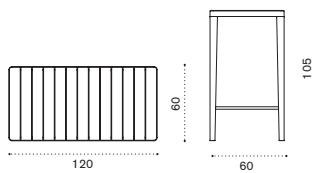

→ 25 | → 6 - 8 | 2 boxes 1X 10X165X97H 32 Kg + 1X 14X14X77H 8,5 Kg

Laren

Design: Ethimo

Collection composed of:
folding chair / stacking chair
/ stacking armchair / round, square
and rectangular dining table
/ high table / barstool.

FSC™ certified product

Barstool

Item

- LASGB40T5
- LASGB51T1

Description

- Pickled teak + mud grey
- Teak + coffee brown

→ 6 | 1 box 52X72X132H 30,5 Kg → 4 pcs

High rectangular table 120x60

- LATPRM1B40T5
- LATPRM1B51T1

- Pickled teak + mud grey
- Teak + coffee brown

→ 31 | → 4-6 | 1 box 12X129X71H 33,5 Kg

High round table Ø 60

- LATPTH2B40T5
- LATPTH2B51T1

- Pickled teak + mud grey
- Teak + coffee brown