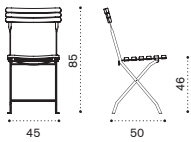

- Pickled teak + mud grey
- Teak + coffee brown

→ 6 1 box 30X103X49H 15 Kg → 2 pcs

Dining chair

- LASEB40T5
- LASEB51T1

- Pickled teak + mud grey
- Teak + coffee brown

- COVER116 Rain cover 52 x 76 h100 (6 chairs)