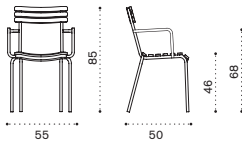

- Pickled teak + mud grey
- Teak + coffee brown

→ 6 1 box 30X103X49H 15 Kg → 2 pcs

Dining chair

- LASEB40T5
- LASEB51T1

- Pickled teak + mud grey
- Teak + coffee brown

- COVER116 Rain cover 52 x 76 h100 (6 chairs)

→ 5 1 box 55X73X103H 25 Kg → 4 pcs

Ethimo

Dining armchair

Item

Description

	LAPDB40T5	Pickled teak + mud grey
	LAPDB51T1	Teak + coffee brown
	COVER155	Rain cover 76 x 62 h105 (6 armchairs)

→ 6 | 1 box 62X74X104H 30 Kg → 4 pcs