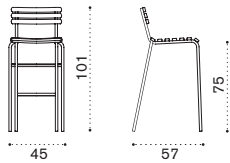

→ 25 | → 4 | 2 boxes 1X 94X10X97H 17,5 Kg + 1X 14X14X77H 8,5 Kg

Rectangular dining table 160x90

	LATPRM2B40T5	Pickled teak + mud grey
	LATPRM2B51T1	Teak + coffee brown

	COVER204	Rain cover 161 x 91 h74
--	----------	-------------------------

→ 25 | → 6 - 8 | 2 boxes 1X 10X165X97H 32 Kg + 1X 14X14X77H 8,5 Kg

Laren

Design: Ethimo

Collection composed of:
folding chair / stacking chair
/ stacking armchair / round, square
and rectangular dining table
/ high table / barstool.

FSC™ certified product

Barstool

Item

- LASGB40T5
- LASGB51T1

Description

- Pickled teak + mud grey
- Teak + coffee brown

→ 6 | 1 box 52X72X132H 30,5 Kg → 4 pcs

High rectangular table 120x60

- LATPRM1B40T5
- LATPRM1B51T1

- Pickled teak + mud grey
- Teak + coffee brown

→ 31 | → 4-6 | 1 box 12X129X71H 33,5 Kg

High round table Ø 60

- LATPTH2B40T5
- LATPTH2B51T1

- Pickled teak + mud grey
- Teak + coffee brown