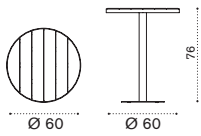

Round dining table ø 60