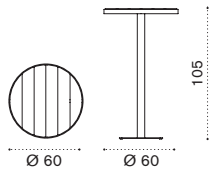

→ 25 | → 6 - 8 | 2 boxes 1X 10X165X97H 32 Kg + 1X 14X14X77H 8,5 Kg

Laren

Design: Ethimo

Collection composed of:
folding chair / stacking chair
/ stacking armchair / round, square
and rectangular dining table
/ high table / barstool.

FSC™ certified product

Barstool

Item

- LASGB40T5
- LASGB51T1

Description

- Pickled teak + mud grey
- Teak + coffee brown

→ 6 | 1 box 52X72X132H 30,5 Kg → 4 pcs

High rectangular table 120x60

- LATPRM1B40T5
- LATPRM1B51T1

- Pickled teak + mud grey
- Teak + coffee brown

→ 31 | → 4-6 | 1 box 12X129X71H 33,5 Kg

High round table Ø 60

- LATPTH2B40T5
- LATPTH2B51T1

- Pickled teak + mud grey
- Teak + coffee brown