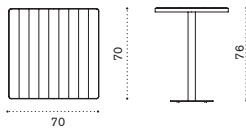

Square dining table 70x70