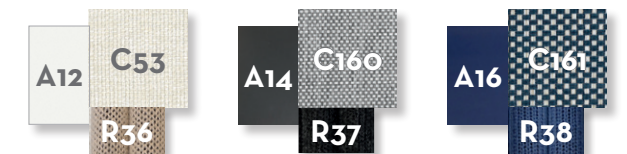

DINING ARMCHAIR / CODE: SWIPP

	Width	Depth	Height	H. armrest	H. seat	H. cushion
cm	62	59	75	72	46	6
inch	24.4	23.2	29.5	28.3	18.1	2.4

DINING CHAIR / CODE: SWISP

	Width	Depth	Height	H. armrest	H. seat	H. cushion
cm	51	58	75	72	46	6
inch	20.1	22.8	29.5	28.3	18.1	2.4

SUNBED / CODE: SWILET

	Width	Depth	Height	H. cushion
cm	205	87	36	29
inch	80.7	34.3	14.2	11.4