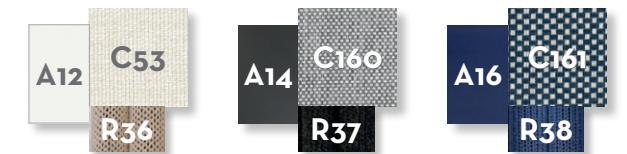

	Width	Depth	Height
cm	150	150	75
inch	59.1	59.1	29.5

DINING TABLE 220X110 / CODE: SWITP220

	Width	Depth	Height
cm	220	110	75
inch	86.6	43.3	29.5

DINING TABLE 300X110 / CODE: SWITP300

	Width	Depth	Height
cm	300	110	75
inch	118.1	43.3	29.5

DINING ARMCHAIR / CODE: SWIPP

	Width	Depth	Height	H. armrest	H. seat	H. cushion
cm	62	59	75	72	46	6
inch	24.4	23.2	29.5	28.3	18.1	2.4

DINING CHAIR / CODE: SWISP

	Width	Depth	Height	H. armrest	H. seat	H. cushion
cm	51	58	75	72	46	6
inch	20.1	22.8	29.5	28.3	18.1	2.4