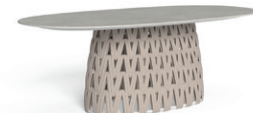

PLAZA COFFEE TABLE D45 / CODE: PLATC45

	Width	Depth	Height
cm	45	45	48
inch	17.7	17.7	18.9

PLAZA COFFEE TABLE 80X65 / CODE: PLATC8065

	Width	Depth	Height
cm	80	65	35
inch	31.5	25.6	13.8

DINING TABLE D150 / CODE: SWITPD150

	Width	Depth	Height
cm	150	150	75
inch	59.1	59.1	29.5

DINING TABLE 220X110 / CODE: SWITP220

	Width	Depth	Height
cm	220	110	75
inch	86.6	43.3	29.5

DINING TABLE 300X110 / CODE: SWITP300

	Width	Depth	Height
cm	300	110	75
inch	118.1	43.3	29.5