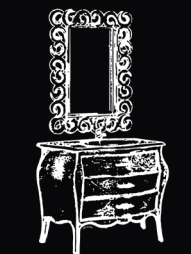

125
GIADA.7

A R M O N I C A

mobile: Art. 125 Mobile bagno 159x50x86

specchio: Art. 125/a Specchio 140x60

126

GIADA.7

www.bagnobombato.it
made in Italy

INCANTEVOLE

mobile: Art. 126 Mobile bagno 149x60x88

specchio led touch: Art. 126/a Specchio led touch
140x100

vasca da bagno: Art. 126/b Vasca da bagno
170x80x70

sanitari: Art. 118 Sanitari con greca filo muro 36x53x45

127
GIADA.7

www.bagnobombato.it

made in Italy

DELICATA

mobile: Art. 127 Mobile bagno
145x60x88

specchio: Art. 127/a Specchio
140x80

128

GIADA.7