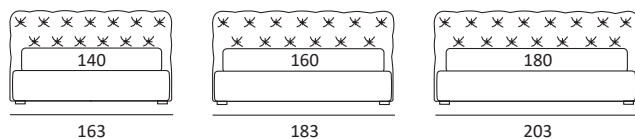

KING

DI SERIE:
 Piede in legno **Cubic** h cm 6, colore wengè

OPTIONAL:
 Piede in legno **Cubic** h cm 6-10, colori grigio, wengè
 Piede in legno **Classic** h cm 10, colori bianco, naturale, wengè
 Ruote **Carry**

AS STANDARD:
Cubic wooden foot H 6 cm, colour: wenge

OPTIONALS:
Cubic wooden foot H 6-10 cm, colours: grey, wenge
Classic wooden foot H 10 cm, colours: white, natural, wenge
Carry wheels

KING COMPATTO

DI SERIE:
 Piede in legno **Log** h cm 14, colore wengè

AS STANDARD:
Log wooden foot H 18 cm, colour: wenge

OPTIONALS:
Log and **Classic** wooden foot H 18 cm, colours: white, natural, wenge
Bill metal foot H 18 cm, brown mocha finish

Tipologie piedi e ruote / Feet and Wheels