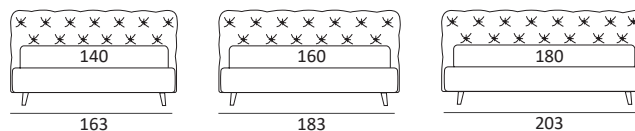

KING

DI SERIE:
 Piede in legno **Cubic** h cm 6, colore wengè

OPTIONAL:
 Piede in legno **Cubic** h cm 6-10, colori grigio, wengè
 Piede in legno **Classic** h cm 10, colori bianco, naturale, wengè
 Ruote **Carry**

AS STANDARD:
Cubic wooden foot H 6 cm, colour: wenge

OPTIONALS:
Cubic wooden foot H 6-10 cm, colours: grey, wenge
Classic wooden foot H 10 cm, colours: white, natural, wenge
Carry wheels

KING COMPATTO

DI SERIE:
 Piede in legno **Log** h cm 14, colore wengè

AS STANDARD:
Log wooden foot H 18 cm, colour: wenge

OPTIONALS:
Log and **Classic** wooden foot H 18 cm, colours: white, natural, wenge
Bill metal foot H 18 cm, brown mocha finish

Tipologie piedi e ruote / Feet and Wheels