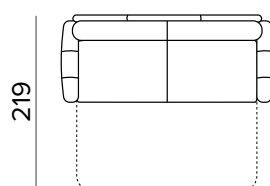

Oven baked epoxy resin

Non-removable cover sofa

Decò pillows as an option

Mattress New Moon series in expanded polyurethane density 35 Kg/m³. The side band of the mattress is made highly breathable 3D fabric for a perfect ventilation of the mattress. Fabric: 100% polyester. Mattress thickness: 17 cm

DIVANO FISSO 3 POSTI
3 SEATER FIXED SOFA

DIVANO LETTO 3 POSTI
3 SEATER SOFA BED

MATERASSO / MATTRESS
CM 140x197 / H 17

DIVANO FISSO MAXI
MAXI FIXED SOFA

DIVANO LETTO MAXI
MAXI SOFA BED

MATERASSO / MATTRESS
CM 160x197 / H 17