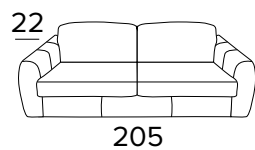

Oven baked epoxy resin

Non-removable cover sofa

Decò pillows as an option

Mattress New Moon series in expanded polyurethane density 35 Kg/m³. The side band of the mattress is made highly breathable 3D fabric for a perfect ventilation of the mattress. Fabric: 100% polyester. Mattress thickness: 17 cm

DIVANO FISSO 3 POSTI
3 SEATER FIXED SOFA

DIVANO LETTO 3 POSTI
3 SEATER SOFA BED

MATERASSO / MATTRESS
CM 140x197 / H 17

DIVANO FISSO MAXI
MAXI FIXED SOFA

DIVANO LETTO MAXI
MAXI SOFA BED

MATERASSO / MATTRESS
CM 160x197 / H 17