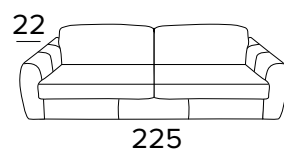

Oven baked epoxy resin

Non-removable cover sofa

Decò pillows as an option

Mattress New Moon series in expanded polyurethane density 35 Kg/m³. The side band of the mattress is made highly breathable 3D fabric for a perfect ventilation of the mattress. Fabric: 100% polyester. Mattress thickness: 17 cm

DIVANO FISSO 3 POSTI
3 SEATER FIXED SOFA

DIVANO LETTO 3 POSTI
3 SEATER SOFA BED

MATERASSO / MATTRESS
CM 140x197 / H 17

DIVANO FISSO MAXI
MAXI FIXED SOFA

DIVANO LETTO MAXI
MAXI SOFA BED

MATERASSO / MATTRESS
CM 160x197 / H 17