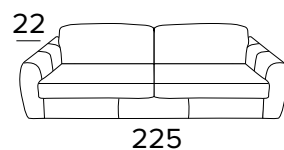

Oven baked epoxy resin

Non-removable cover sofa

Decò pillows as an option

Mattress New Moon series in expanded polyurethane density 35 Kg/m³. The side band of the mattress is made highly breathable 3D fabric for a perfect ventilation of the mattress. Fabric: 100% polyester. Mattress thickness: 17 cm

DIVANO FISSO 3 POSTI
3 SEATER FIXED SOFA

DIVANO LETTO 3 POSTI
3 SEATER SOFA BED

MATERASSO / MATTRESS
CM 140x197 / H 17

DIVANO FISSO MAXI
MAXI FIXED SOFA

DIVANO LETTO MAXI
MAXI SOFA BED

MATERASSO / MATTRESS
CM 160x197 / H 17