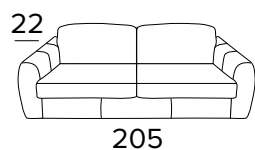

Oven baked epoxy resin

Non-removable cover sofa

Decò pillows as an option

Mattress New Moon series in expanded polyurethane density 35 Kg/m³. The side band of the mattress is made highly breathable 3D fabric for a perfect ventilation of the mattress. Fabric: 100% polyester. Mattress thickness: 17 cm

DIVANO FISSO 3 POSTI
3 SEATER FIXED SOFA

DIVANO LETTO 3 POSTI
3 SEATER SOFA BED

MATERASSO / MATTRESS
CM 140x197 / H 17

DIVANO FISSO MAXI
MAXI FIXED SOFA

DIVANO LETTO MAXI
MAXI SOFA BED

MATERASSO / MATTRESS
CM 160x197 / H 17