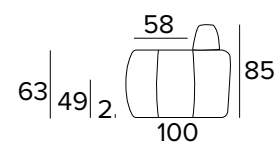

DIVANO FISSO 3 POSTI
3 SEATER FIXED SOFA