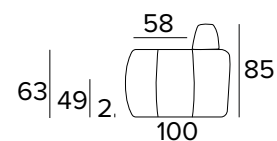

DIVANO FISSO 3 POSTI
3 SEATER FIXED SOFA

DIVANO LETTO 3 POSTI
3 SEATER SOFA BED

MATERASSO / MATTRESS
CM 140x197 / H 17

DIVANO FISSO MAXI
MAXI FIXED SOFA

DIVANO LETTO MAXI
MAXI SOFA BED

MATERASSO / MATTRESS
CM 160x197 / H 17