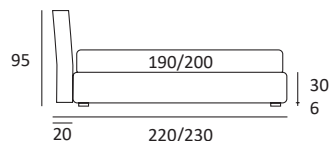

LIGHT

DI SERIE:
Piede in legno **Cubic** h cm 6, colore wengè

OPTIONAL:
Piede in legno **Cubic** h cm 6-10, colori grigio, wengè

AS STANDARD:
Cubic wooden foot H 6 cm, colour: wenge

OPTIONALS:
Cubic wooden foot H 6-10 cm, colours: grey, wenge

LIGHT LIFT

DI SERIE:
Piede in legno **Log** h cm 18, colore wengè

OPTIONAL:
Piede in legno **Log** h cm 18, colori bianco, naturale
Piede in metallo **Bill** h cm 18, finitura marrone moka
Piede in metallo **Glam** h cm 18, finitura cromo, colori polvere, seta
Piede in metallo **Max** h cm 18, finiture cromo, manganese

AS STANDARD:
Log wooden foot H 18 cm, colour: wenge

OPTIONALS:
Log wooden foot H 18 cm, colours: white, natural
Bill metal foot H 18 cm, brown mocha finish
Glam metal foot H 18 cm, chrome finish, colours: powder, silk
Max metal foot H 18 cm, manganese finish