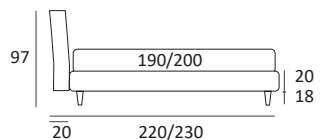

LIGHT

DI SERIE:
Piede in legno **Cubic** h cm 6, colore wengè

OPTIONAL:
Piede in legno **Cubic** h cm 6-10, colori grigio, wengè

AS STANDARD:
Cubic wooden foot H 6 cm, colour: wenge

OPTIONALS:
Cubic wooden foot H 6-10 cm, colours: grey, wenge

LIGHT LIFT

DI SERIE:
Piede in legno **Log** h cm 18, colore wengè

OPTIONAL:
Piede in legno **Log** h cm 18, colori bianco, naturale
Piede in metallo **Bill** h cm 18, finitura marrone moka
Piede in metallo **Glam** h cm 18, finitura cromo, colori polvere, seta
Piede in metallo **Max** h cm 18, finiture cromo, manganese

AS STANDARD:
Log wooden foot H 18 cm, colour: wenge

OPTIONALS:
Log wooden foot H 18 cm, colours: white, natural
Bill metal foot H 18 cm, brown mocha finish
Glam metal foot H 18 cm, chrome finish, colours: powder, silk
Max metal foot H 18 cm, manganese finish

Piede **MAX**
H cm 14-18, finitura manganese
H 14-18 cm, manganese finish