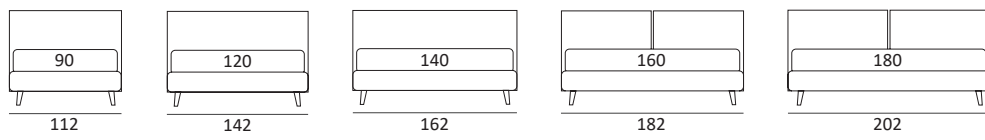

LIGHT

DI SERIE:
Piede in legno **Cubic** h cm 6, colore wengè

OPTIONAL:
Piede in legno **Cubic** h cm 6-10, colori grigio, wengè

AS STANDARD:
Cubic wooden foot H 6 cm, colour: wenge

OPTIONALS:
Cubic wooden foot H 6-10 cm, colours: grey, wenge

LIGHT LIFT

DI SERIE:
Piede in legno **Log** h cm 18, colore wengè

OPTIONAL:
Piede in legno **Log** h cm 18, colori bianco, naturale
Piede in metallo **Bill** h cm 18, finitura marrone moka
Piede in metallo **Glam** h cm 18, finitura cromo, colori polvere, seta
Piede in metallo **Max** h cm 18, finiture cromo, manganese

AS STANDARD:
Log wooden foot H 18 cm, colour: wenge

OPTIONALS:
Log wooden foot H 18 cm, colours: white, natural
Bill metal foot H 18 cm, brown mocha finish
Glam metal foot H 18 cm, chrome finish, colours: powder, silk
Max metal foot H 18 cm, manganese finish

Piede **MAX**
H cm 14-18, finitura manganese
H 14-18 cm, manganese finish