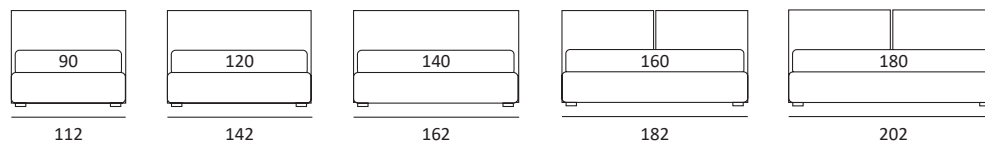

LIGHT

DI SERIE:
Piede in legno **Cubic** h cm 6, colore wengè

OPTIONAL:
Piede in legno **Cubic** h cm 6-10, colori grigio, wengè

AS STANDARD:
Cubic wooden foot H 6 cm, colour: wenge

OPTIONALS:
Cubic wooden foot H 6-10 cm, colours: grey, wenge

LIGHT LIFT

DI SERIE:
Piede in legno **Log** h cm 18, colore wengè

OPTIONAL:
Piede in legno **Log** h cm 18, colori bianco, naturale
Piede in metallo **Bill** h cm 18, finitura marrone moka
Piede in metallo **Glam** h cm 18, finitura cromo, colori polvere, seta
Piede in metallo **Max** h cm 18, finiture cromo, manganese

AS STANDARD:
Log wooden foot H 18 cm, colour: wenge

OPTIONALS:
Log wooden foot H 18 cm, colours: white, natural
Bill metal foot H 18 cm, brown mocha finish
Glam metal foot H 18 cm, chrome finish, colours: powder, silk
Max metal foot H 18 cm, manganese finish