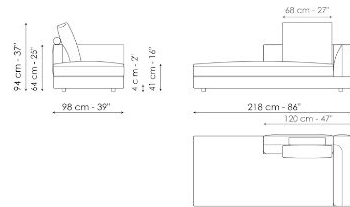

Dormeuse 218

Width: 218cm

Depth: 98cm

Height: 94cm