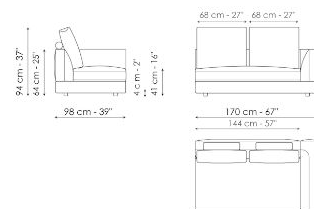

Data sheet

Sofa 268

Width: 268cm
Depth: 98cm
Height: 94cm

Sofa 244

Width: 244cm
Depth: 98cm
Height: 94cm

Sofa 220

Width: 220cm
Depth: 98cm
Height: 94cm

Sofa 196

Width: 196cm
Depth: 98cm
Height: 94cm

Inclined sofa 302

Width: 302cm
Depth: 154cm
Height: 94cm

End section sofa 242

Width: 242cm
Depth: 98cm
Height: 94cm

End section sofa 218

Width: 218cm
Depth: 98cm
Height: 94cm

Width: 276cm
Depth: 98cm
Height: 94cm

Center section 216

Width: 216cm
Depth: 98cm
Height: 94cm

Center section 192

Width: 192cm
Depth: 98cm
Height: 94cm

Center section 144

Width: 144cm
Depth: 98cm
Height: 94cm

Height: 94cm

Composition 05

Width: 338cm

Depth: 242cm

Height: 94cm

Composition 06

Width: 312cm

Depth: 218cm