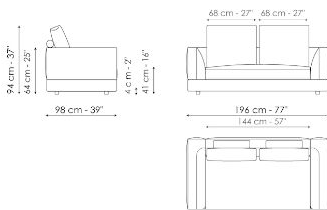

Data sheet

Sofa 268

Width: 268cm
Depth: 98cm
Height: 94cm

Sofa 244

Width: 244cm
Depth: 98cm
Height: 94cm

Sofa 220

Width: 220cm
Depth: 98cm
Height: 94cm

Sofa 196

Width: 196cm
Depth: 98cm
Height: 94cm

Inclined sofa 302

Width: 302cm
Depth: 154cm
Height: 94cm

End section sofa 242

Width: 242cm
Depth: 98cm
Height: 94cm

End section sofa 218

Width: 218cm
Depth: 98cm
Height: 94cm

Width: 276cm
Depth: 98cm
Height: 94cm

Center section 216

Width: 216cm
Depth: 98cm
Height: 94cm

Center section 192

Width: 192cm
Depth: 98cm
Height: 94cm

Center section 144

Width: 144cm
Depth: 98cm
Height: 94cm

Height: 94cm

Composition 05

Width: 338cm

Depth: 242cm

Height: 94cm

Composition 06

Width: 312cm

Depth: 218cm