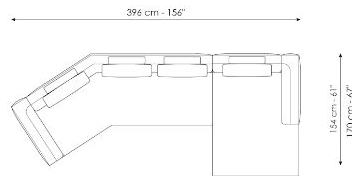

Height: 27cm

Armrest 68

Width: -cm

Depth: 68cm

Height: 31cm

Armrest 116

Width: -cm

Depth: 116cm

Height: 31cm

Composition 01

Width: 98 + 98cm

Depth: 268cm

Height: 94cm

Composition 02

Width: 302cm

Depth: 154cm

Height: 94cm

Composition 03

Width: 396cm

Depth: 170cm

Height: 94cm

Composition 04

Width: 362cm

Depth: 170cm

Height: 94cm

Composition 05

Width: 338cm

Depth: 242cm

Height: 94cm

Composition 06

Width: 312cm

Depth: 218cm