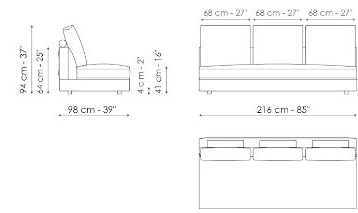

Data sheet

Sofa 268

Width: 268cm
Depth: 98cm
Height: 94cm

Sofa 244

Width: 244cm
Depth: 98cm
Height: 94cm

Sofa 220

Width: 220cm
Depth: 98cm
Height: 94cm

Sofa 196

End section sofa 170

Width: 170cm
Depth: 98cm
Height: 94cm

End section sofa with tray 266

Width: 266cm
Depth: 98cm
Height: 94cm

End section sofa with tray 218

Width: 218cm
Depth: 98cm
Height: 94cm

Inclined end section sofa 276

Width: 276cm
Depth: 98cm
Height: 94cm

Center section 216

Width: 216cm
Depth: 98cm
Height: 94cm

Center section 192

Width: 192cm
Depth: 98cm
Height: 94cm

Center section 144

Width: 144cm
Depth: 98cm
Height: 94cm

Height: 94cm

Composition 05

Width: 338cm

Depth: 242cm

Height: 94cm

Composition 06

Width: 312cm

Depth: 218cm