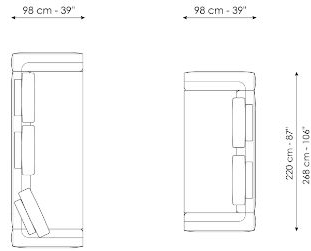

Height: 94cm

Magazine holder armrest

Width: 24cm

Depth: 95cm

Height: 27cm

Coffee table

Width: 24cm

Depth: 68cm

Height: 27cm

Armrest 68

Width: -cm

Depth: 68cm

Height: 31cm

Armrest 116

Width: -cm

Depth: 116cm

Height: 31cm

Composition 01

Width: 98 + 98cm

Depth: 268cm

Height: 94cm

Composition 02

Width: 302cm

Depth: 154cm

Height: 94cm

Composition 03

Width: 396cm

Depth: 170cm

Height: 94cm

Composition 04

Width: 362cm

Depth: 170cm