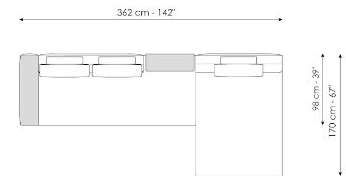

Height: 27cm

Armrest 68

Width: -cm

Depth: 68cm

Height: 31cm

Armrest 116

Width: -cm

Depth: 116cm

Height: 31cm

Composition 01

Width: 98 + 98cm

Depth: 268cm

Height: 94cm

Composition 02

Width: 302cm

Depth: 154cm

Height: 94cm

Composition 03

Width: 396cm

Depth: 170cm

Height: 94cm

Composition 04

Width: 362cm

Depth: 170cm

Height: 94cm

Composition 05

Width: 338cm

Depth: 242cm

Height: 94cm

Composition 06

Width: 312cm

Depth: 218cm