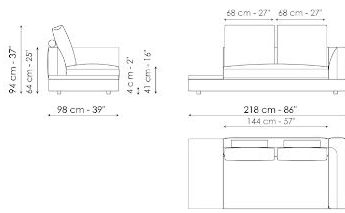

End section sofa with tray 218

Width: 218cm
Depth: 98cm
Height: 94cm