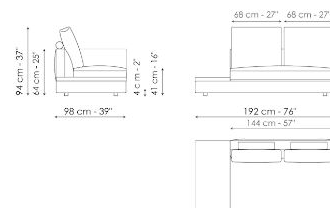

Width: 276cm
Depth: 98cm
Height: 94cm

Center section 216

Width: 216cm
Depth: 98cm
Height: 94cm

Center section 192

Width: 192cm
Depth: 98cm
Height: 94cm

Center section 144

Width: 144cm
Depth: 98cm
Height: 94cm

Center section with tray 264

Width: 264cm
Depth: 98cm
Height: 94cm

Center section with tray 240

Width: 240cm
Depth: 98cm
Height: 94cm

Center section with tray 192

Width: 192cm
Depth: 98cm
Height: 94cm

Dormeuse 242

Height: 94cm

Composition 03

Width: 396cm

Depth: 170cm

Height: 94cm

Composition 04

Width: 362cm

Depth: 170cm

Height: 94cm

Composition 05

Width: 338cm

Depth: 242cm

Height: 94cm

Composition 06

Width: 312cm

Depth: 218cm