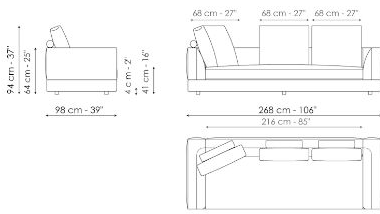

Data sheet

Sofa 268

Width: 268cm
Depth: 98cm
Height: 94cm

Sofa 244

Width: 244cm
Depth: 98cm
Height: 94cm

Sofa 220

Width: 220cm
Depth: 98cm
Height: 94cm

Sofa 196

Width: 276cm
Depth: 98cm
Height: 94cm

Center section 216

Width: 216cm
Depth: 98cm
Height: 94cm

Center section 192

Width: 192cm
Depth: 98cm
Height: 94cm

Center section 144

Width: 144cm
Depth: 98cm
Height: 94cm

Height: 94cm

Composition 03

Width: 396cm

Depth: 170cm

Height: 94cm

Composition 04

Width: 362cm

Depth: 170cm

Height: 94cm

Composition 05

Width: 338cm

Depth: 242cm

Height: 94cm

Composition 06

Width: 312cm

Depth: 218cm