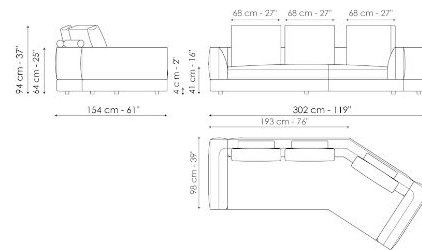

Data sheet

Sofa 268

Width: 268cm
Depth: 98cm
Height: 94cm

Sofa 244

Width: 244cm
Depth: 98cm
Height: 94cm

Sofa 220

Width: 220cm
Depth: 98cm
Height: 94cm

Sofa 196

Width: 196cm
Depth: 98cm
Height: 94cm

Inclined sofa 302

Width: 302cm
Depth: 154cm
Height: 94cm

End section sofa 242

Width: 242cm
Depth: 98cm
Height: 94cm

End section sofa 218

Width: 218cm
Depth: 98cm
Height: 94cm

Width: 276cm
Depth: 98cm
Height: 94cm

Center section 216

Width: 216cm
Depth: 98cm
Height: 94cm

Center section 192

Width: 192cm
Depth: 98cm
Height: 94cm

Center section 144

Width: 144cm
Depth: 98cm
Height: 94cm

Height: 94cm

Composition 05

Width: 338cm

Depth: 242cm

Height: 94cm

Composition 06

Width: 312cm

Depth: 218cm