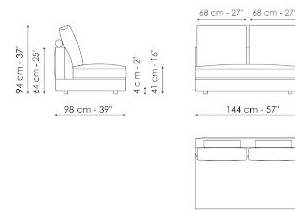

End section sofa 170

Width: 170cm
Depth: 98cm
Height: 94cm

End section sofa with tray 266

Width: 266cm
Depth: 98cm
Height: 94cm

End section sofa with tray 218

Width: 218cm
Depth: 98cm
Height: 94cm

Inclined end section sofa 276

Width: 276cm
Depth: 98cm
Height: 94cm

Center section 216

Width: 216cm
Depth: 98cm
Height: 94cm

Center section 192

Width: 192cm
Depth: 98cm
Height: 94cm

Center section 144

Width: 144cm
Depth: 98cm
Height: 94cm

Center section with tray 264

Width: 264cm
Depth: 98cm
Height: 94cm

Center section with tray 240

Width: 240cm
Depth: 98cm
Height: 94cm

Center section with tray 192

Width: 192cm
Depth: 98cm
Height: 94cm

Dormeuse 242

Height: 94cm

Composition 05

Width: 338cm

Depth: 242cm

Height: 94cm

Composition 06

Width: 312cm

Depth: 218cm