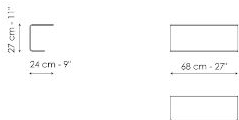

Width: 276cm
Depth: 98cm
Height: 94cm

Center section 216

Width: 216cm
Depth: 98cm
Height: 94cm

Center section 192

Width: 192cm
Depth: 98cm
Height: 94cm

Center section 144

Width: 144cm
Depth: 98cm
Height: 94cm

Height: 94cm

Penisola 144

Width: 144cm

Depth: 98cm

Height: 94cm

Meridiana

Width: 242cm

Depth: 98cm

Height: 94cm

Chaise large 170 x 120

Width: 170cm

Depth: 120cm

Height: 94cm

Chaise large 218 x 96

Width: 218cm

Depth: 96cm

Height: 94cm

Magazine holder armrest

Width: 24cm

Depth: 95cm

Height: 27cm

Coffee table

Width: 24cm

Depth: 68cm