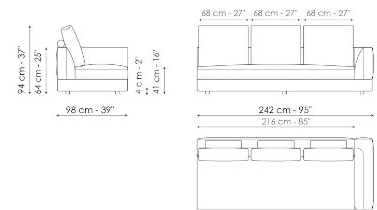

Data sheet

Sofa 268

Width: 268cm
Depth: 98cm
Height: 94cm

Sofa 244

Width: 244cm
Depth: 98cm
Height: 94cm

Sofa 220

Width: 220cm
Depth: 98cm
Height: 94cm

Sofa 196

Width: 196cm
Depth: 98cm
Height: 94cm

Inclined sofa 302

Width: 302cm
Depth: 154cm
Height: 94cm

End section sofa 242

Width: 242cm
Depth: 98cm
Height: 94cm

End section sofa 218

Width: 218cm
Depth: 98cm
Height: 94cm

Width: 276cm
Depth: 98cm
Height: 94cm

Center section 216

Width: 216cm
Depth: 98cm
Height: 94cm

Center section 192

Width: 192cm
Depth: 98cm
Height: 94cm

Center section 144

Width: 144cm
Depth: 98cm
Height: 94cm

Height: 94cm

Composition 05

Width: 338cm

Depth: 242cm

Height: 94cm

Composition 06

Width: 312cm

Depth: 218cm