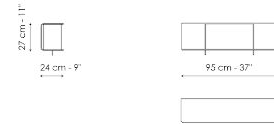

Chaise large 170 x 120

Width: 170cm

Depth: 120cm

Height: 94cm

Chaise large 218 x 96

Width: 218cm

Depth: 96cm

Height: 94cm

Magazine holder armrest

Width: 24cm

Depth: 95cm

Height: 27cm