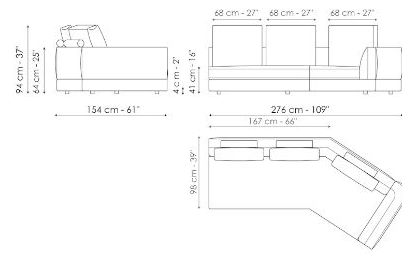

Data sheet

Sofa 268

Width: 268cm
Depth: 98cm
Height: 94cm

Sofa 244

Width: 244cm
Depth: 98cm
Height: 94cm

Sofa 220

Width: 220cm
Depth: 98cm
Height: 94cm

Sofa 196

End section sofa 170

Width: 170cm
Depth: 98cm
Height: 94cm

End section sofa with tray 266

Width: 266cm
Depth: 98cm
Height: 94cm

End section sofa with tray 218

Width: 218cm
Depth: 98cm
Height: 94cm

Inclined end section sofa 276

Width: 276cm
Depth: 98cm
Height: 94cm

Center section 216

Width: 216cm
Depth: 98cm
Height: 94cm

Center section 192

Width: 192cm
Depth: 98cm
Height: 94cm

Center section 144

Width: 144cm
Depth: 98cm
Height: 94cm

Height: 94cm

Composition 05

Width: 338cm

Depth: 242cm

Height: 94cm

Composition 06

Width: 312cm

Depth: 218cm