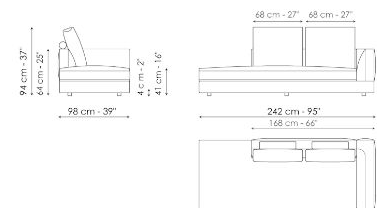

Width: 276cm
Depth: 98cm
Height: 94cm

Center section 216

Width: 216cm
Depth: 98cm
Height: 94cm

Center section 192

Width: 192cm
Depth: 98cm
Height: 94cm

Center section 144

Width: 144cm
Depth: 98cm
Height: 94cm

Center section with tray 264

Width: 264cm
Depth: 98cm
Height: 94cm

Center section with tray 240

Width: 240cm
Depth: 98cm
Height: 94cm

Center section with tray 192

Width: 192cm
Depth: 98cm
Height: 94cm

Dormeuse 242

Height: 94cm

Penisola 216

Width: 216cm

Depth: 98cm

Height: 94cm

Penisola 192

Width: 192cm

Depth: 98cm

Height: 94cm

Composition 05

Width: 338cm

Depth: 242cm

Height: 94cm

Composition 06

Width: 312cm

Depth: 218cm