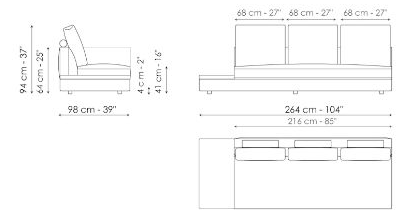

End section sofa 170

Width: 170cm
Depth: 98cm
Height: 94cm

End section sofa with tray 266

Width: 266cm
Depth: 98cm
Height: 94cm

End section sofa with tray 218

Width: 218cm
Depth: 98cm
Height: 94cm

Inclined end section sofa 276

Width: 276cm
Depth: 98cm
Height: 94cm

Center section 216

Width: 216cm
Depth: 98cm
Height: 94cm

Center section 192

Width: 192cm
Depth: 98cm
Height: 94cm

Center section 144

Width: 144cm
Depth: 98cm
Height: 94cm

Center section with tray 264

Width: 264cm
Depth: 98cm
Height: 94cm

Center section with tray 240

Width: 240cm
Depth: 98cm
Height: 94cm

Center section with tray 192

Width: 192cm
Depth: 98cm
Height: 94cm

Dormeuse 242

Height: 94cm

Composition 05

Width: 338cm

Depth: 242cm

Height: 94cm

Composition 06

Width: 312cm

Depth: 218cm