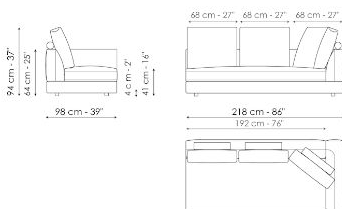

Data sheet

Sofa 268

Width: 268cm
Depth: 98cm
Height: 94cm

Sofa 244

Width: 244cm
Depth: 98cm
Height: 94cm

Sofa 220

Width: 220cm
Depth: 98cm
Height: 94cm

Sofa 196

Width: 196cm
Depth: 98cm
Height: 94cm

Inclined sofa 302

Width: 302cm
Depth: 154cm
Height: 94cm

End section sofa 242

Width: 242cm
Depth: 98cm
Height: 94cm

End section sofa 218

Width: 218cm
Depth: 98cm
Height: 94cm

End section sofa 170

Width: 170cm
Depth: 98cm
Height: 94cm

End section sofa with tray 266

Width: 266cm
Depth: 98cm
Height: 94cm

End section sofa with tray 218

Width: 218cm
Depth: 98cm
Height: 94cm

Inclined end section sofa 276

Width: 276cm
Depth: 98cm
Height: 94cm

Center section 216

Width: 216cm
Depth: 98cm
Height: 94cm

Center section 192

Width: 192cm
Depth: 98cm
Height: 94cm

Center section 144

Width: 144cm
Depth: 98cm
Height: 94cm