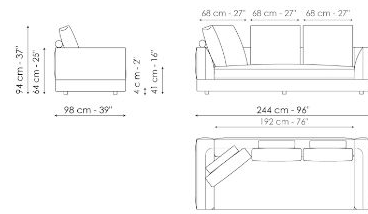

Data sheet

Sofa 268

Width: 268cm
Depth: 98cm
Height: 94cm

Sofa 244

Width: 244cm
Depth: 98cm
Height: 94cm

Sofa 220

Width: 220cm
Depth: 98cm
Height: 94cm

Sofa 196

Width: 276cm
Depth: 98cm
Height: 94cm

Center section 216

Width: 216cm
Depth: 98cm
Height: 94cm

Center section 192

Width: 192cm
Depth: 98cm
Height: 94cm

Center section 144

Width: 144cm
Depth: 98cm
Height: 94cm

Height: 31cm

Composition 01

Width: 98 + 98cm

Depth: 268cm

Height: 94cm

Composition 02

Width: 302cm

Depth: 154cm

Height: 94cm

Composition 05

Width: 338cm

Depth: 242cm

Height: 94cm

Composition 06

Width: 312cm

Depth: 218cm