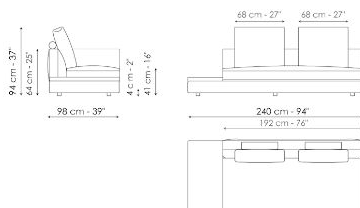

Width: 276cm
Depth: 98cm
Height: 94cm

Center section 216

Width: 216cm
Depth: 98cm
Height: 94cm

Center section 192

Width: 192cm
Depth: 98cm
Height: 94cm

Center section 144

Width: 144cm
Depth: 98cm
Height: 94cm

Center section with tray 264

Width: 264cm
Depth: 98cm
Height: 94cm

Center section with tray 240

Width: 240cm
Depth: 98cm
Height: 94cm

Center section with tray 192

Width: 192cm
Depth: 98cm
Height: 94cm

Dormeuse 242

Height: 94cm

Composition 03

Width: 396cm

Depth: 170cm

Height: 94cm

Composition 04

Width: 362cm

Depth: 170cm

Height: 94cm

Composition 05

Width: 338cm

Depth: 242cm

Height: 94cm

Composition 06

Width: 312cm

Depth: 218cm