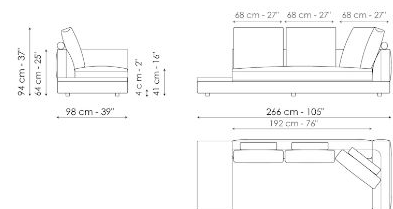

Data sheet

Sofa 268

Width: 268cm
Depth: 98cm
Height: 94cm

Sofa 244

Width: 244cm
Depth: 98cm
Height: 94cm

Sofa 220

Width: 220cm
Depth: 98cm
Height: 94cm

Sofa 196

Width: 196cm
Depth: 98cm
Height: 94cm

Inclined sofa 302

Width: 302cm
Depth: 154cm
Height: 94cm

End section sofa 242

Width: 242cm
Depth: 98cm
Height: 94cm

End section sofa 218

Width: 218cm
Depth: 98cm
Height: 94cm

End section sofa 170

Width: 170cm
Depth: 98cm
Height: 94cm

End section sofa with tray 266

Width: 266cm
Depth: 98cm
Height: 94cm

End section sofa with tray 218

Width: 218cm
Depth: 98cm
Height: 94cm

Inclined end section sofa 276

Width: 276cm
Depth: 98cm
Height: 94cm

Center section 216

Width: 216cm
Depth: 98cm
Height: 94cm

Center section 192

Width: 192cm
Depth: 98cm
Height: 94cm

Center section 144

Width: 144cm
Depth: 98cm
Height: 94cm