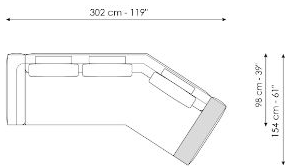

Height: 27cm

Armrest 68

Width: -cm

Depth: 68cm

Height: 31cm

Armrest 116

Width: -cm

Depth: 116cm

Height: 31cm

Composition 01

Width: 98 + 98cm

Depth: 268cm

Height: 94cm

Composition 02

Width: 302cm

Depth: 154cm

Height: 94cm

Composition 03

Width: 396cm

Depth: 170cm

Height: 94cm

Composition 04

Width: 362cm

Depth: 170cm

Height: 94cm

Composition 05

Width: 338cm

Depth: 242cm

Height: 94cm

Composition 06

Width: 312cm

Depth: 218cm