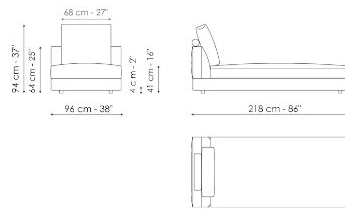

Height: 94cm

Penisola 144

Width: 144cm

Depth: 98cm

Height: 94cm

Meridiana

Width: 242cm

Depth: 98cm

Height: 94cm

Chaise longue 170 x 98

Width: 170cm

Depth: 98cm

Height: 94cm

Chaise longue 170 x 120

Width: 170cm

Depth: 120cm

Height: 94cm

Chaise large 170 x 120

Width: 170cm

Depth: 120cm

Height: 94cm

Chaise large 218 x 96

Width: 218cm

Depth: 96cm

Height: 94cm

Composition 05

Width: 338cm

Depth: 242cm

Height: 94cm

Composition 06

Width: 312cm

Depth: 218cm