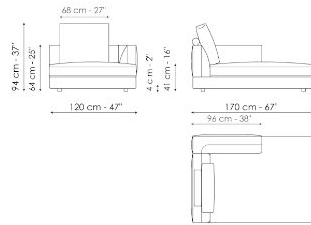

Height: 94cm

Penisola 144

Width: 144cm

Depth: 98cm

Height: 94cm

Meridiana

Width: 242cm

Depth: 98cm

Height: 94cm

Chaise longue 170 x 98

Width: 170cm

Depth: 98cm

Height: 94cm

Chaise longue 170 x 120

Width: 170cm

Depth: 120cm

Height: 94cm

Chaise large 170 x 120

Width: 170cm

Depth: 120cm

Height: 94cm

Chaise large 218 x 96

Width: 218cm

Depth: 96cm

Height: 94cm

Magazine holder armrest

Width: 24cm

Depth: 95cm

Height: 27cm

Coffee table

Width: 24cm

Depth: 68cm