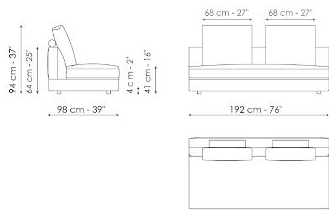

Data sheet

Sofa 268

Width: 268cm
Depth: 98cm
Height: 94cm

Sofa 244

Width: 244cm
Depth: 98cm
Height: 94cm

Sofa 220

Width: 220cm
Depth: 98cm
Height: 94cm

Sofa 196

End section sofa 170

Width: 170cm
Depth: 98cm
Height: 94cm

End section sofa with tray 266

Width: 266cm
Depth: 98cm
Height: 94cm

End section sofa with tray 218

Width: 218cm
Depth: 98cm
Height: 94cm

Inclined end section sofa 276

Width: 276cm
Depth: 98cm
Height: 94cm

Center section 216

Width: 216cm
Depth: 98cm
Height: 94cm

Center section 192

Width: 192cm
Depth: 98cm
Height: 94cm

Center section 144

Width: 144cm
Depth: 98cm
Height: 94cm

Height: 94cm

Composition 05

Width: 338cm

Depth: 242cm

Height: 94cm

Composition 06

Width: 312cm

Depth: 218cm