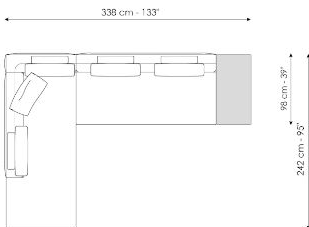

Height: 27cm

Armrest 68

Width: -cm

Depth: 68cm

Height: 31cm

Armrest 116

Width: -cm

Depth: 116cm

Height: 31cm

Composition 01

Width: 98 + 98cm

Depth: 268cm

Height: 94cm

Composition 02

Width: 302cm

Depth: 154cm

Height: 94cm

Composition 03

Width: 396cm

Depth: 170cm

Height: 94cm

Composition 04

Width: 362cm

Depth: 170cm

Height: 94cm

Composition 05

Width: 338cm

Depth: 242cm

Height: 94cm

Composition 06

Width: 312cm

Depth: 218cm