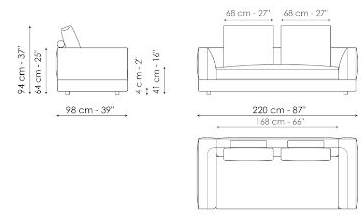

Data sheet

Sofa 268

Width: 268cm
Depth: 98cm
Height: 94cm

Sofa 244

Width: 244cm
Depth: 98cm
Height: 94cm

Sofa 220

Width: 220cm
Depth: 98cm
Height: 94cm

Sofa 196

Width: 276cm
Depth: 98cm
Height: 94cm

Center section 216

Width: 216cm
Depth: 98cm
Height: 94cm

Center section 192

Width: 192cm
Depth: 98cm
Height: 94cm

Center section 144

Width: 144cm
Depth: 98cm
Height: 94cm

Height: 31cm

Composition 01

Width: 98 + 98cm

Depth: 268cm

Height: 94cm

Composition 02

Width: 302cm

Depth: 154cm

Height: 94cm

Composition 05

Width: 338cm

Depth: 242cm

Height: 94cm

Composition 06

Width: 312cm

Depth: 218cm