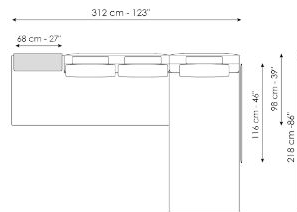

Height: 27cm

Armrest 68

Width: -cm

Depth: 68cm

Height: 31cm

Armrest 116

Width: -cm

Depth: 116cm

Height: 31cm

Composition 01

Width: 98 + 98cm

Depth: 268cm

Height: 94cm

Composition 02

Width: 302cm

Depth: 154cm

Height: 94cm

Composition 03

Width: 396cm

Depth: 170cm

Height: 94cm

Composition 04

Width: 362cm

Depth: 170cm

Height: 94cm

Composition 05

Width: 338cm

Depth: 242cm

Height: 94cm

Composition 06

Width: 312cm

Depth: 218cm