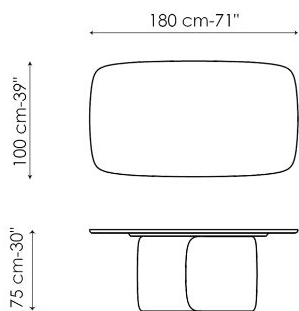

BONALDO

Mellow

Designer: **Bartoli Design**

Mellow is a fixed table, designed by Bartoli Design, characterised by soft, curvilinear forms, both imposing and sculptural, as its name indicates, an English adjective that means "relaxed, at peace". The original central base, plastic and volumetric, is made up of two different moulded elements in high-density polyurethane, which seem to hold each other in a tight embrace. The top is equally prized and it is available in different finishes of veneered or solid wood,

crystal, ceramic or marble - in two forms: round or rectangular with rounded corners. The Mellow modern living room table was created to be the centrepiece of the space, reinterpreting and paying tribute to traditional models from a modern perspective, with large sizes intended for special occasions. To meet office and contract needs, a four-meter-long version of the Mellow table is also available: Mellow 400.

Data sheet

Width: 180cm
Depth: 100cm
Height: ± 75cm

Width: 200cm
Depth: 108cm
Height: ± 75cm

Width: 250cm
Depth: 112cm
Height: ± 75cm

Width: 280cm
Depth: 115cm
Height: ± 75cm

Width: 300cm
Depth: 120cm
Height: ± 75cm

Width: 300cm
Depth: 140cm
Height: ± 75cm

Width: 400cm
Depth: 140cm
Height: 75cm

Width: 120cm
Depth: 120cm
Height: ± 75cm

Width: 140cm
Depth: 140cm
Height: ± 75cm

Width: 160cm
Depth: 160cm
Height: ± 75cm

Width: 180cm
Depth: 180cm
Height: ± 75cm