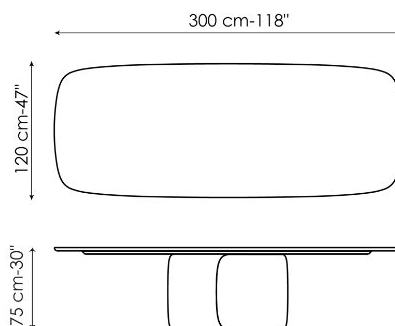

crystal, ceramic or marble - in two forms: round or rectangular with rounded corners. The Mellow modern living room table was created to be the centrepiece of the space, reinterpreting and paying tribute to traditional models from a modern perspective, with large sizes intended for special occasions. To meet office and contract needs, a four-meter-long version of the Mellow table is also available: Mellow 400.

Data sheet

Width: 180cm
Depth: 100cm
Height: ± 75cm

Width: 200cm
Depth: 108cm
Height: ± 75cm

Width: 250cm
Depth: 112cm
Height: ± 75cm

Width: 280cm
Depth: 115cm
Height: ± 75cm

Width: 300cm
Depth: 120cm
Height: ± 75cm

Width: 300cm
Depth: 140cm
Height: ± 75cm

Width: 400cm
Depth: 140cm
Height: 75cm

Width: 120cm
Depth: 120cm
Height: ± 75cm

Width: 140cm
Depth: 140cm
Height: ± 75cm

Width: 160cm
Depth: 160cm
Height: ± 75cm

Width: 180cm
Depth: 180cm
Height: ± 75cm