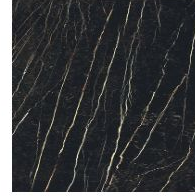

Finishes

BARREL-SHAPED TOP

Wood

Veneered wood
Walnut Canaletto

Solid wood
American walnut

Solid wood
Brushed natural oak

Solid wood
Brushed coal oak

Ceramic

Silk finish ceramic
Calacatta macchia
vecchia

Glossy ceramic
Calacatta

Mat ceramic
Ardesia grey

Mat ceramic
Laurent

Glossy ceramic
Imperial grey

Glossy ceramic
Black Onyx

Glossy ceramic
Mountain peak

Glossy ceramic
Rosso imperiale

Wood

Veneered wood
Walnut Canaletto

Veneered wood
Brushed coal oak

ROUND TOP

Ceramic

Mat ceramic
Ardesia grey

Glossy ceramic
Calacatta

Silk finish ceramic
Calacatta macchia
vecchia

Mat ceramic
Laurent

Glossy ceramic
Imperial grey

Glossy ceramic
Black Onyx

Glossy ceramic
Mountain peak

Glossy ceramic
Rosso imperiale

Mat ceramic
Alaska White

Mat ceramic
Augusta

Marble