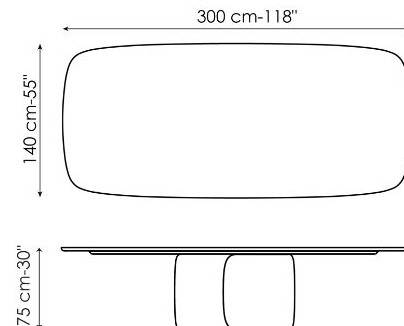

crystal, ceramic or marble - in two forms: round or rectangular with rounded corners. The Mellow modern living room table was created to be the centrepiece of the space, reinterpreting and paying tribute to traditional models from a modern perspective, with large sizes intended for special occasions. To meet office and contract needs, a four-meter-long version of the Mellow table is also available: Mellow 400.

Data sheet

Width: 180cm
Depth: 100cm
Height: ± 75cm

Width: 200cm
Depth: 108cm
Height: ± 75cm

Width: 250cm
Depth: 112cm
Height: ± 75cm

Width: 280cm
Depth: 115cm
Height: ± 75cm

Width: 300cm
Depth: 120cm
Height: ± 75cm

Width: 300cm
Depth: 140cm
Height: ± 75cm

Width: 400cm
Depth: 140cm
Height: 75cm

Width: 120cm
Depth: 120cm
Height: ± 75cm

Width: 140cm
Depth: 140cm
Height: ± 75cm

Width: 160cm
Depth: 160cm
Height: ± 75cm

Width: 180cm
Depth: 180cm
Height: ± 75cm