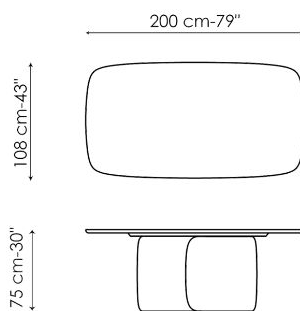

BONALDO

Mellow

Designer: **Bartoli Design**

Mellow is a fixed table, designed by Bartoli Design, characterised by soft, curvilinear forms, both imposing and sculptural, as its name indicates, an English adjective that means "relaxed, at peace". The original central base, plastic and volumetric, is made up of two different moulded elements in high-density polyurethane, which seem to hold each other in a tight embrace. The top is equally prized and it is available in different finishes of veneered or solid wood,

crystal, ceramic or marble - in two forms: round or rectangular with rounded corners. The Mellow modern living room table was created to be the centrepiece of the space, reinterpreting and paying tribute to traditional models from a modern perspective, with large sizes intended for special occasions. To meet office and contract needs, a four-meter-long version of the Mellow table is also available: Mellow 400.

Data sheet

Width: 180cm
Depth: 100cm
Height: ± 75cm

Width: 200cm
Depth: 108cm
Height: ± 75cm

Width: 250cm
Depth: 112cm
Height: ± 75cm

Width: 280cm
Depth: 115cm
Height: ± 75cm

Width: 300cm
Depth: 120cm
Height: ± 75cm

Width: 300cm
Depth: 140cm
Height: ± 75cm

Width: 400cm
Depth: 140cm
Height: 75cm

Width: 120cm
Depth: 120cm
Height: ± 75cm

Width: 140cm
Depth: 140cm
Height: ± 75cm

Width: 160cm
Depth: 160cm
Height: ± 75cm

Width: 180cm
Depth: 180cm
Height: ± 75cm