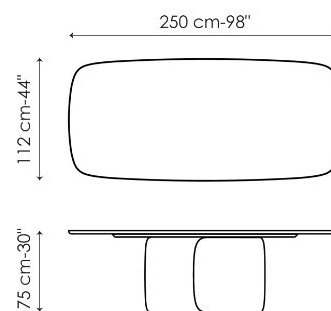

crystal, ceramic or marble - in two forms: round or rectangular with rounded corners. The Mellow modern living room table was created to be the centrepiece of the space, reinterpreting and paying tribute to traditional models from a modern perspective, with large sizes intended for special occasions. To meet office and contract needs, a four-meter-long version of the Mellow table is also available: Mellow 400.

Data sheet

Width: 180cm
Depth: 100cm
Height: ± 75cm

Width: 200cm
Depth: 108cm
Height: ± 75cm

Width: 250cm
Depth: 112cm
Height: ± 75cm

Width: 280cm
Depth: 115cm
Height: ± 75cm

Width: 300cm
Depth: 120cm
Height: ± 75cm

Width: 300cm
Depth: 140cm
Height: ± 75cm

Width: 400cm
Depth: 140cm
Height: 75cm

Width: 120cm
Depth: 120cm
Height: ± 75cm

Width: 140cm
Depth: 140cm
Height: ± 75cm

Width: 160cm
Depth: 160cm
Height: ± 75cm

Width: 180cm
Depth: 180cm
Height: ± 75cm