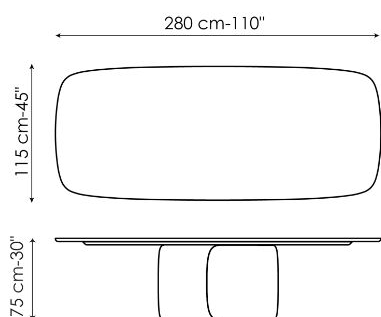

crystal, ceramic or marble - in two forms: round or rectangular with rounded corners. The Mellow modern living room table was created to be the centrepiece of the space, reinterpreting and paying tribute to traditional models from a modern perspective, with large sizes intended for special occasions. To meet office and contract needs, a four-meter-long version of the Mellow table is also available: Mellow 400.

Data sheet

Width: 180cm
Depth: 100cm
Height: ± 75cm

Width: 200cm
Depth: 108cm
Height: ± 75cm

Width: 250cm
Depth: 112cm
Height: ± 75cm

Width: 280cm
Depth: 115cm
Height: ± 75cm

Width: 300cm
Depth: 120cm
Height: ± 75cm

Width: 300cm
Depth: 140cm
Height: ± 75cm

Width: 400cm
Depth: 140cm
Height: 75cm

Width: 120cm
Depth: 120cm
Height: ± 75cm

Width: 140cm
Depth: 140cm
Height: ± 75cm

Width: 160cm
Depth: 160cm
Height: ± 75cm

Width: 180cm
Depth: 180cm
Height: ± 75cm