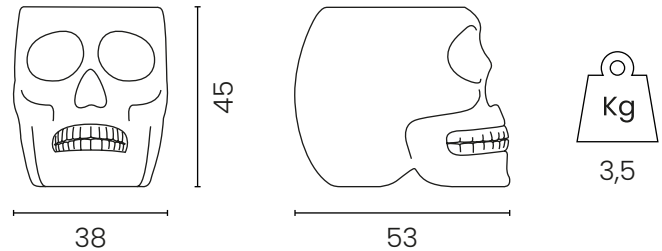

No. of parcels:	1
Weight (kg):	6
Volume (m ³):	0.108
Dimensions (LxWxH):	54 x 40 x 50 cm

Product use: Indoor and outdoor locations

Made in Italy

Stool and sidetable rotomoulded in recycleable polyethylene, suitable for indoor dry locations. Velvet finish.

Materials

Body: Flocked polyethylene

- Dark gold
70002DG-FL
- Orange
70002OR-FL
- Fuxia
70002FX-FL
- Red
70002RE-FL
- Violet
70002VI-FL
- Light Blue
70002LB-FL

Packaging

No. of parcels: 1
 Weight (kg): 6
 Volume (m³): 0.108
 Dimensions (LxWxH): 54 x 40 x 50 cm

Body: Metallized polyethylene

Packaging

No. of parcels:	1
Weight (kg):	6
Volume (m ³):	0.108
Dimensions (LxWxH):	54 x 40 x 50 cm

Product use: Indoor locations

Made in Italy

Stool & sidetable LED rotomoulded in recyclable polyethylene, suitable for indoor and outdoor dry and wet locations. 2x4W LED board included. On-Off push button positioned on the base. Rechargeable with a jack type cable ensuring continuous emission for up to 6 hours. 5V 1A charger with EU plug included.

Packaging

No. of parcels: 1
 Weight (kg): 6
 Volume (m³): 0.108
 Dimensions (LxWxH): 54 x 40 x 50 cm

Made in Italy