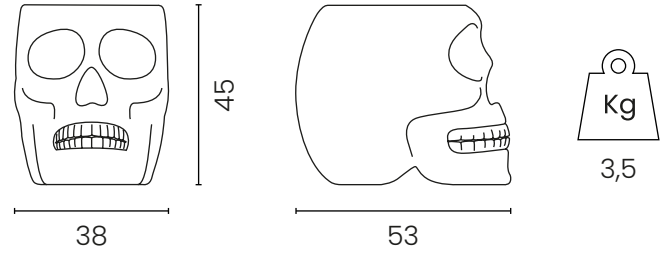

Mexico Stool & Sidetable Metal

DESIGN STUDIO JOB

Stool and sidetable rotomoulded in polyethylene, suitable for indoor dry locations. Metallized finish.

Materials

Body: Metallized polyethylene

Packaging

No. of parcels:	1
Weight (kg):	6
Volume (m³):	0.108
Dimensions (LxWxH):	54 x 40 x 50 cm

Product use: Indoor locations

Made in Italy