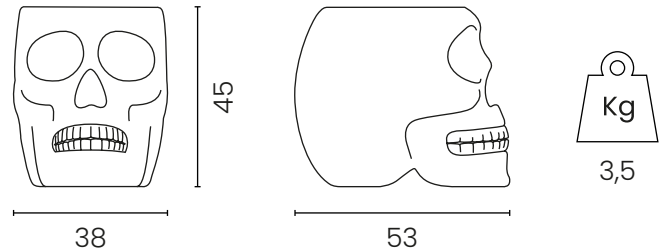

Mexico Stool & Sidetable

DESIGN STUDIO JOB

Seat rotomoulded in batch-coloured recyclable polyethylene, suitable for indoor and outdoor dry and wet locations.